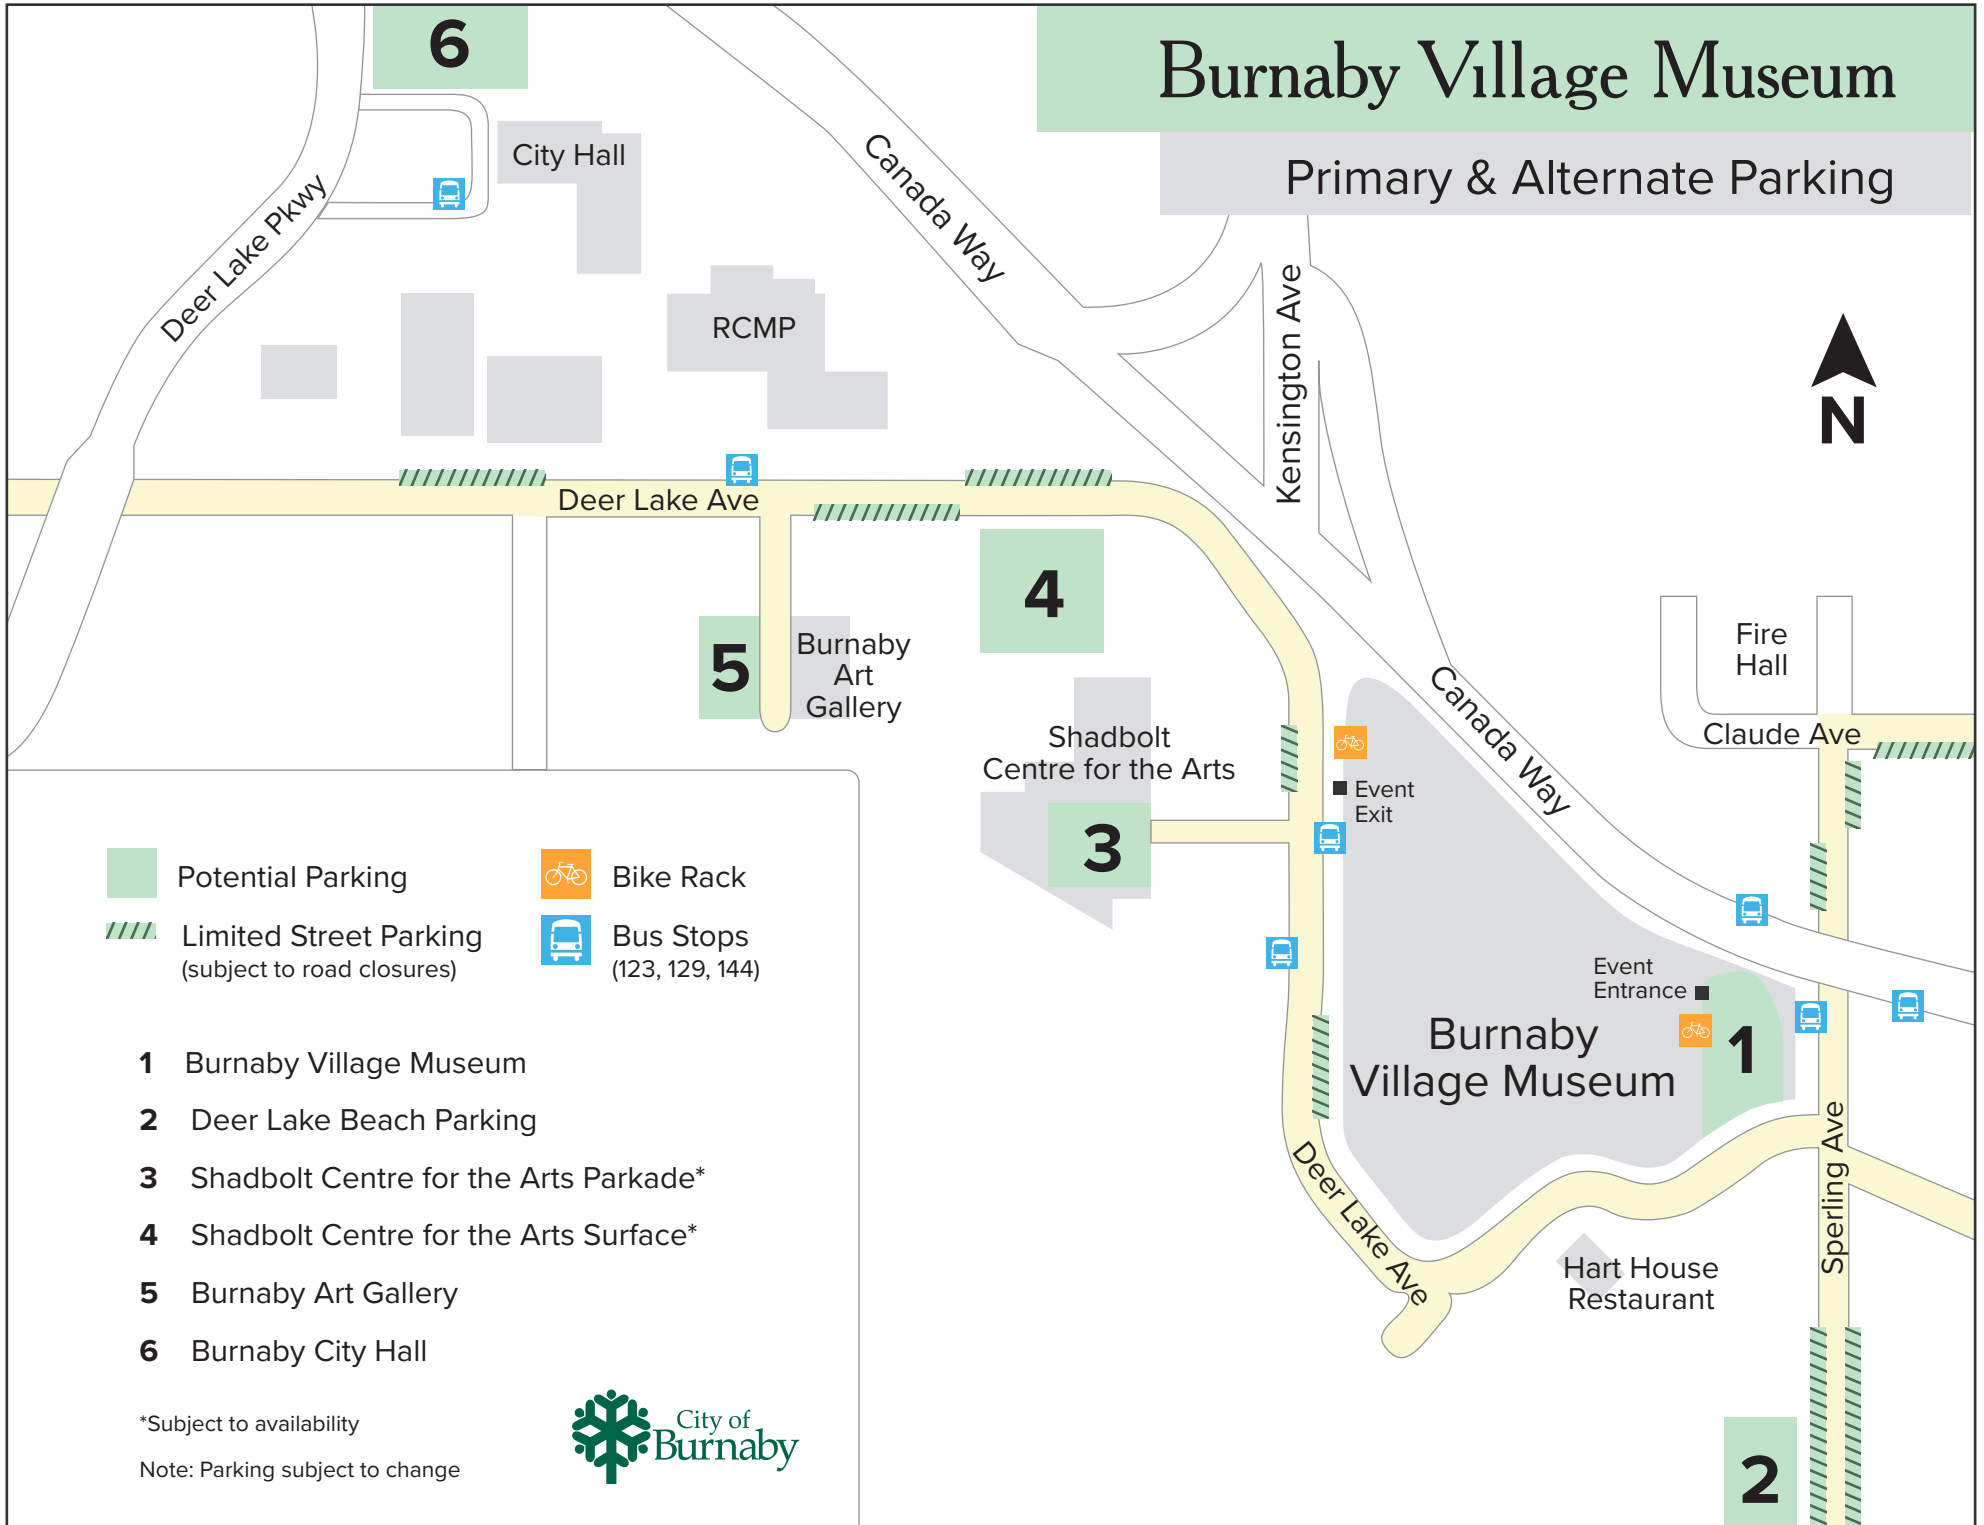

# Burnaby Village Museum

Primary & Alternate Parking

-  Potential Parking
-  Limited Street Parking (subject to road closures)
-  Bike Rack
-  Bus Stops (123, 129, 144)

- 1** Burnaby Village Museum
- 2** Deer Lake Beach Parking
- 3** Shadbolt Centre for the Arts Parkade\*
- 4** Shadbolt Centre for the Arts Surface\*
- 5** Burnaby Art Gallery
- 6** Burnaby City Hall

\*Subject to availability

Note: Parking subject to change