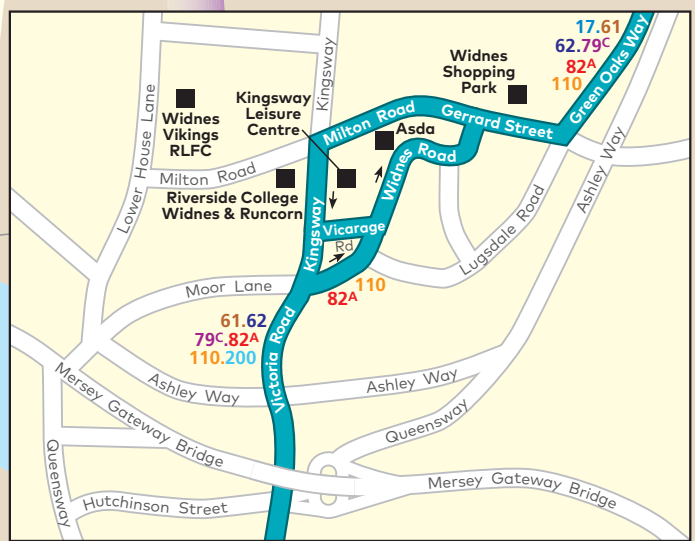

Services in Runcorn & Widnes

- general Monday to Friday daytime frequency**
- 1 - every 12 minutes
 - 2 - every 12 minutes
 - 3A,3C - every 30 minutes
 - 17 - every 30 minutes
 - 61 - every 40 minutes
 - 62 - every 60 minutes
 - 79C - every 20 minutes
 - 82A - every 30 minutes
 - 110 - every 30 minutes
 - 200 - every 60 minutes
 - X30 - every 60 minutes

- variation to main route
- Halton Zone Saver