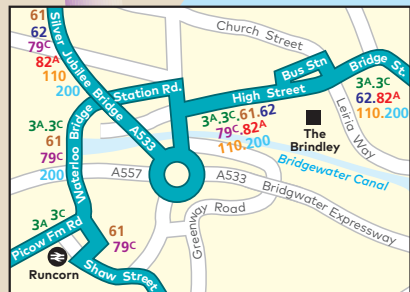

Services in Runcorn & Widnes

- general Monday to Friday daytime frequency**
- 1 - every 12 minutes
 - 2 - every 12 minutes
 - 3A,3C - every 30 minutes
 - 17 - every 30 minutes
 - 61 - every 40 minutes
 - 62 - every 60 minutes
 - 79C - every 20 minutes
 - 82A - every 30 minutes
 - 110 - every 30 minutes
 - 200 - every 60 minutes
 - X30 - every 60 minutes

- variation to main route
- Halton Zone Saver