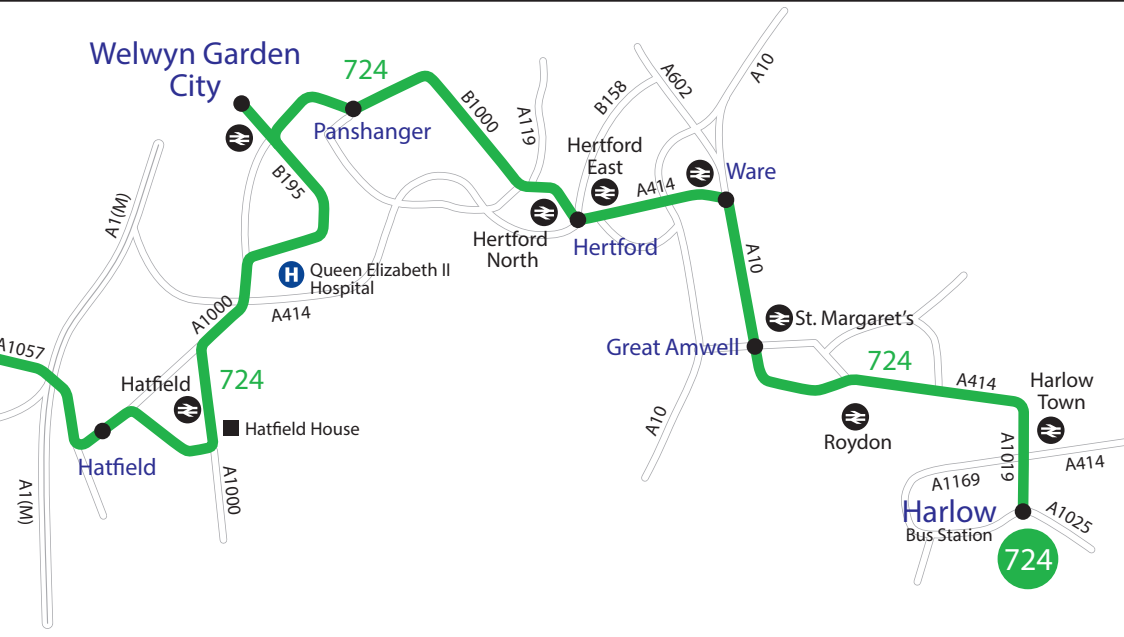

Green Line 724

Heathrow & Harlow via Watford, St. Albans and Welwyn Garden City

SERVICE 724 STOPPING ARRANGEMENTS

This service is limited stop and will call at the following stops

- Harlow Bus Station
- Harlow, Fifth Avenue [for Harlow Town Station]
- Great Amwell, Pepper Hill roundabout
- Great Amwell, Van Hages Garden Centre
- Ware College
- Hertford, Ware Road A10 flyover
- Hertford Bus Station
- Hertford County Hospital
- Hertford North Station
- Hertford, Sele Farm Estate, Sele School
- Panshanger, HERNS Lane, Golf Club
- Panshanger, HERNS Way, Windhill
- Bessemer Road near Mundells for Shire Park
- Welwyn Garden City, Bridge Road East \$
- Welwyn Garden City Bus Station
- Welwyn Garden City, Bridge Road East \$
- Welwyn Garden City, Heronswood Road, Salisbury Road
- Welwyn Garden City, Great Ganett Roundabout
- Welwyn Garden City, Queen Elizabeth II Hospital
- Welwyn Garden City, Howlands Chequers
- Hatfield Station Interchange
- Hatfield Centre (Gracemead House W/B, Market Place E/B)
- Hatfield Galleria for UH Hatfield main campus
- Hatfield, Ellenbrook Lane for de Havilland Campus
- Alban Park Estate, Acrewood Way
- Oaklands, Colney Heath Lane
- Fleetville (Morrisons store W/B, Post Office E/B)