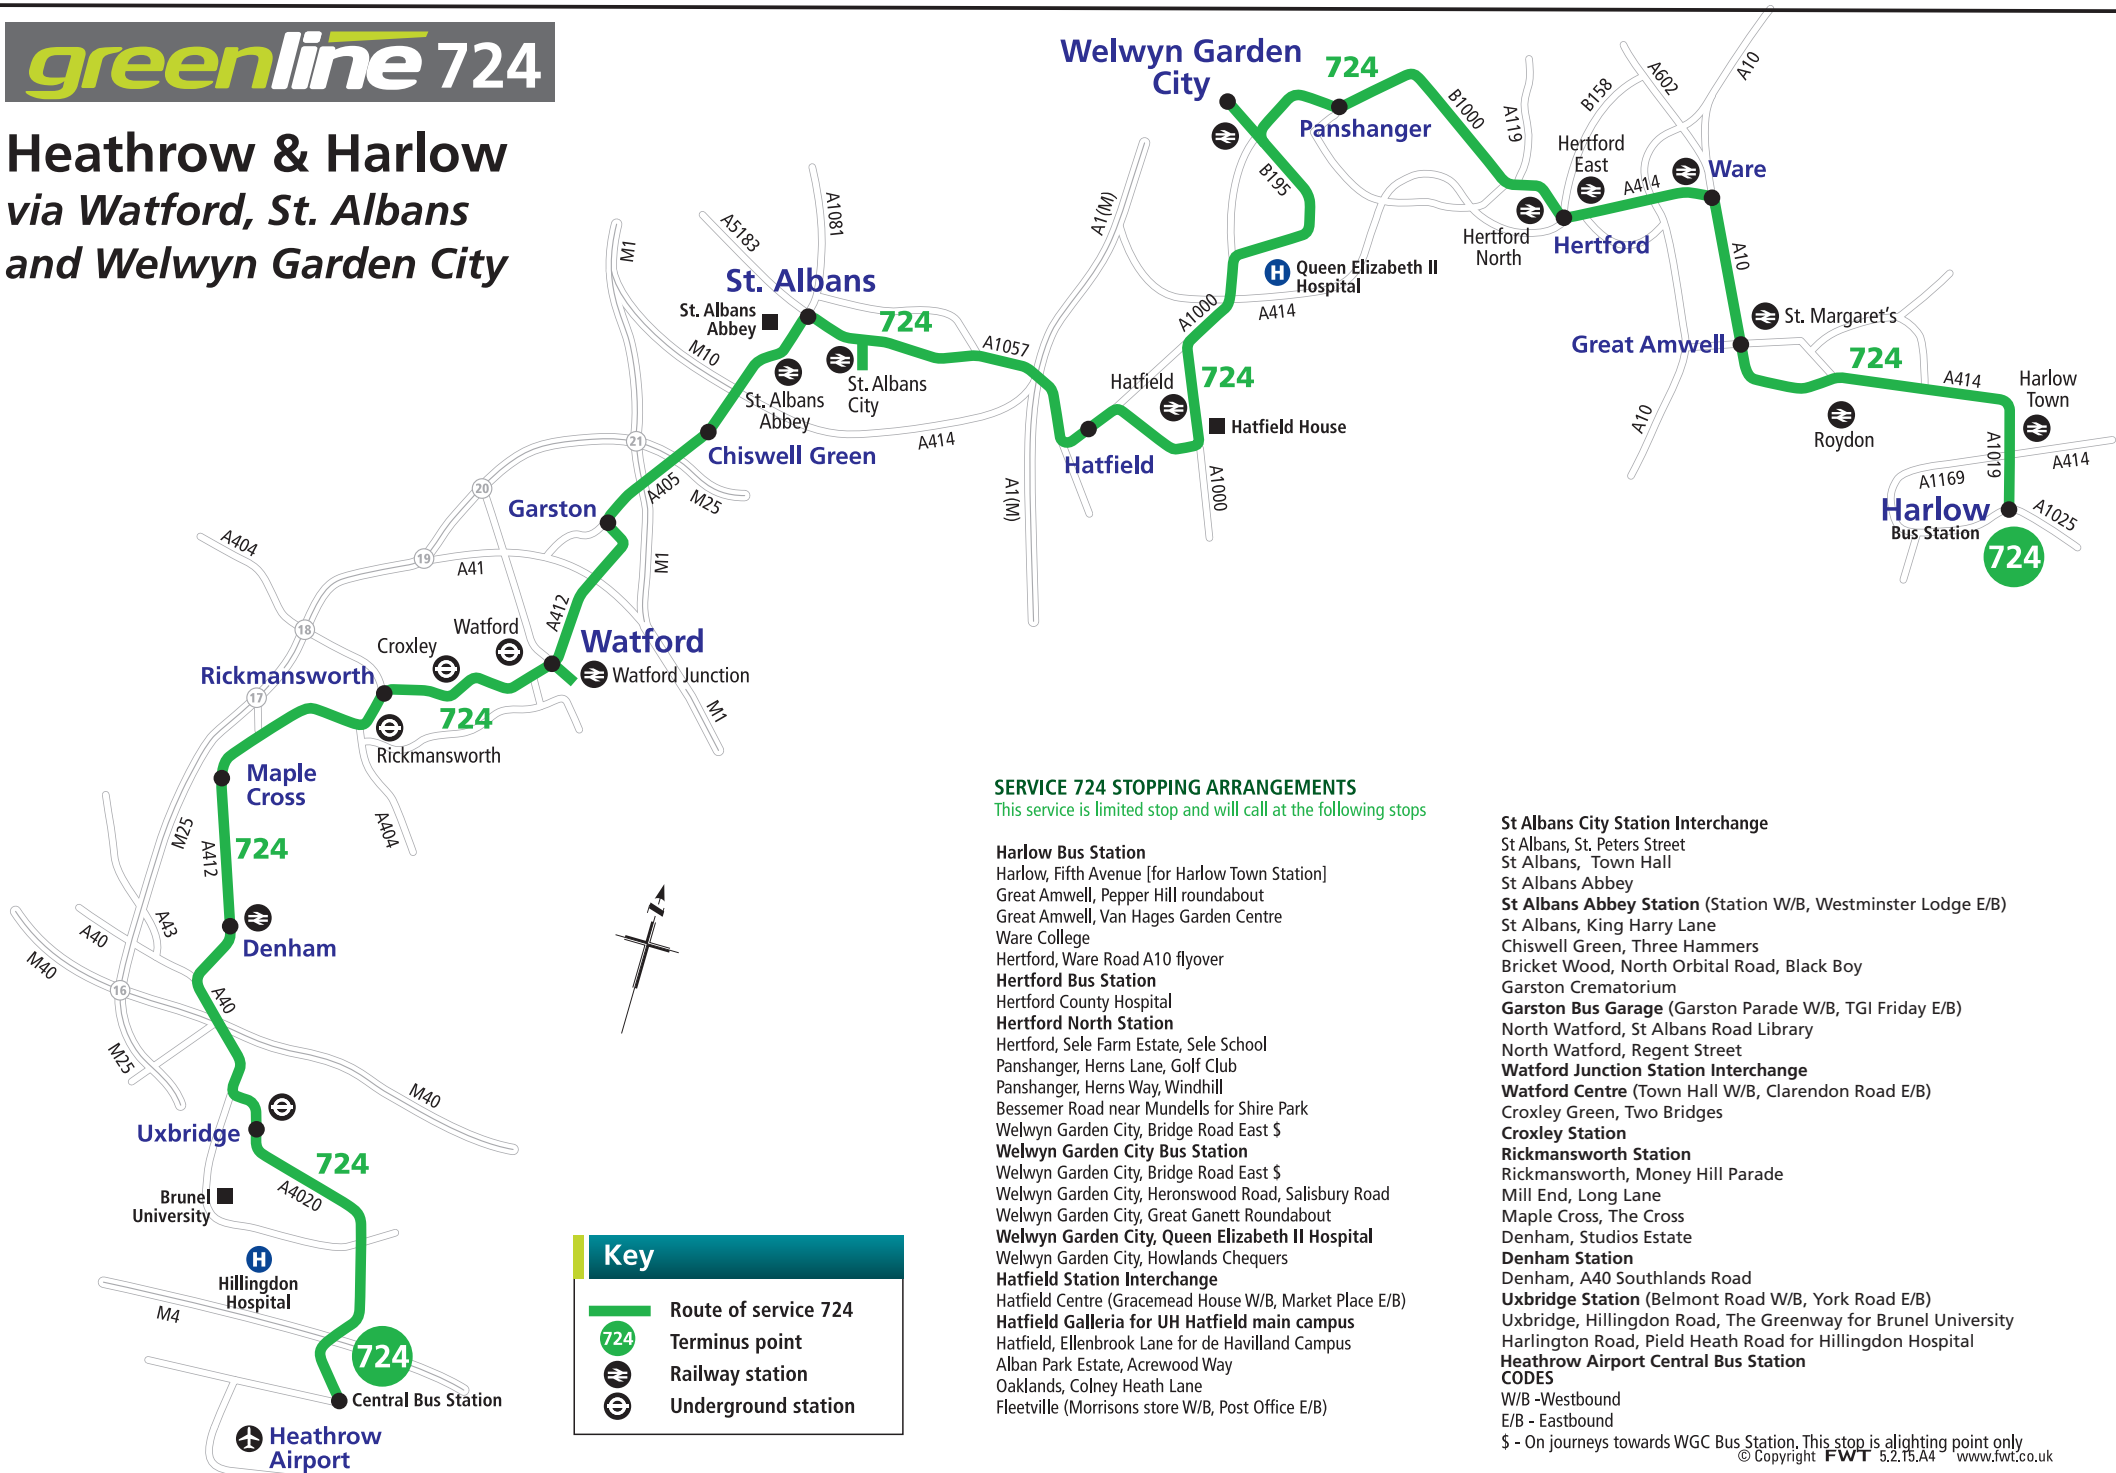

greenline 724

Heathrow & Harlow via Watford, St. Albans and Welwyn Garden City

SERVICE 724 STOPPING ARRANGEMENTS

This service is limited stop and will call at the following stops

- Harlow Bus Station**
Harlow, Fifth Avenue [for Harlow Town Station]
Great Amwell, Pepper Hill roundabout
Great Amwell, Van Hages Garden Centre
Ware College
Hertford, Ware Road A10 flyover
- Hertford Bus Station**
Hertford County Hospital
- Hertford North Station**
Hertford, Sele Farm Estate, Sele School
Panshanger, Hems Lane, Golf Club
Panshanger, Hems Way, Windhill
Bessemer Road near Mundells for Shire Park
- Welwyn Garden City Bus Station**
Welwyn Garden City, Bridge Road East \$
- Welwyn Garden City, Queen Elizabeth II Hospital**
Welwyn Garden City, Heronswood Road, Salisbury Road
Welwyn Garden City, Great Ganett Roundabout
- Welwyn Garden City, Howlands Chequers**
- Hatfield Station Interchange**
Hatfield Centre (Gracemead House W/B, Market Place E/B)
- Hatfield Galleria for UH Hatfield main campus**
Hatfield, Ellenbrook Lane for de Havilland Campus
Alban Park Estate, Acrewood Way
Oaklands, Colney Heath Lane
Fleetville (Morrisons store W/B, Post Office E/B)