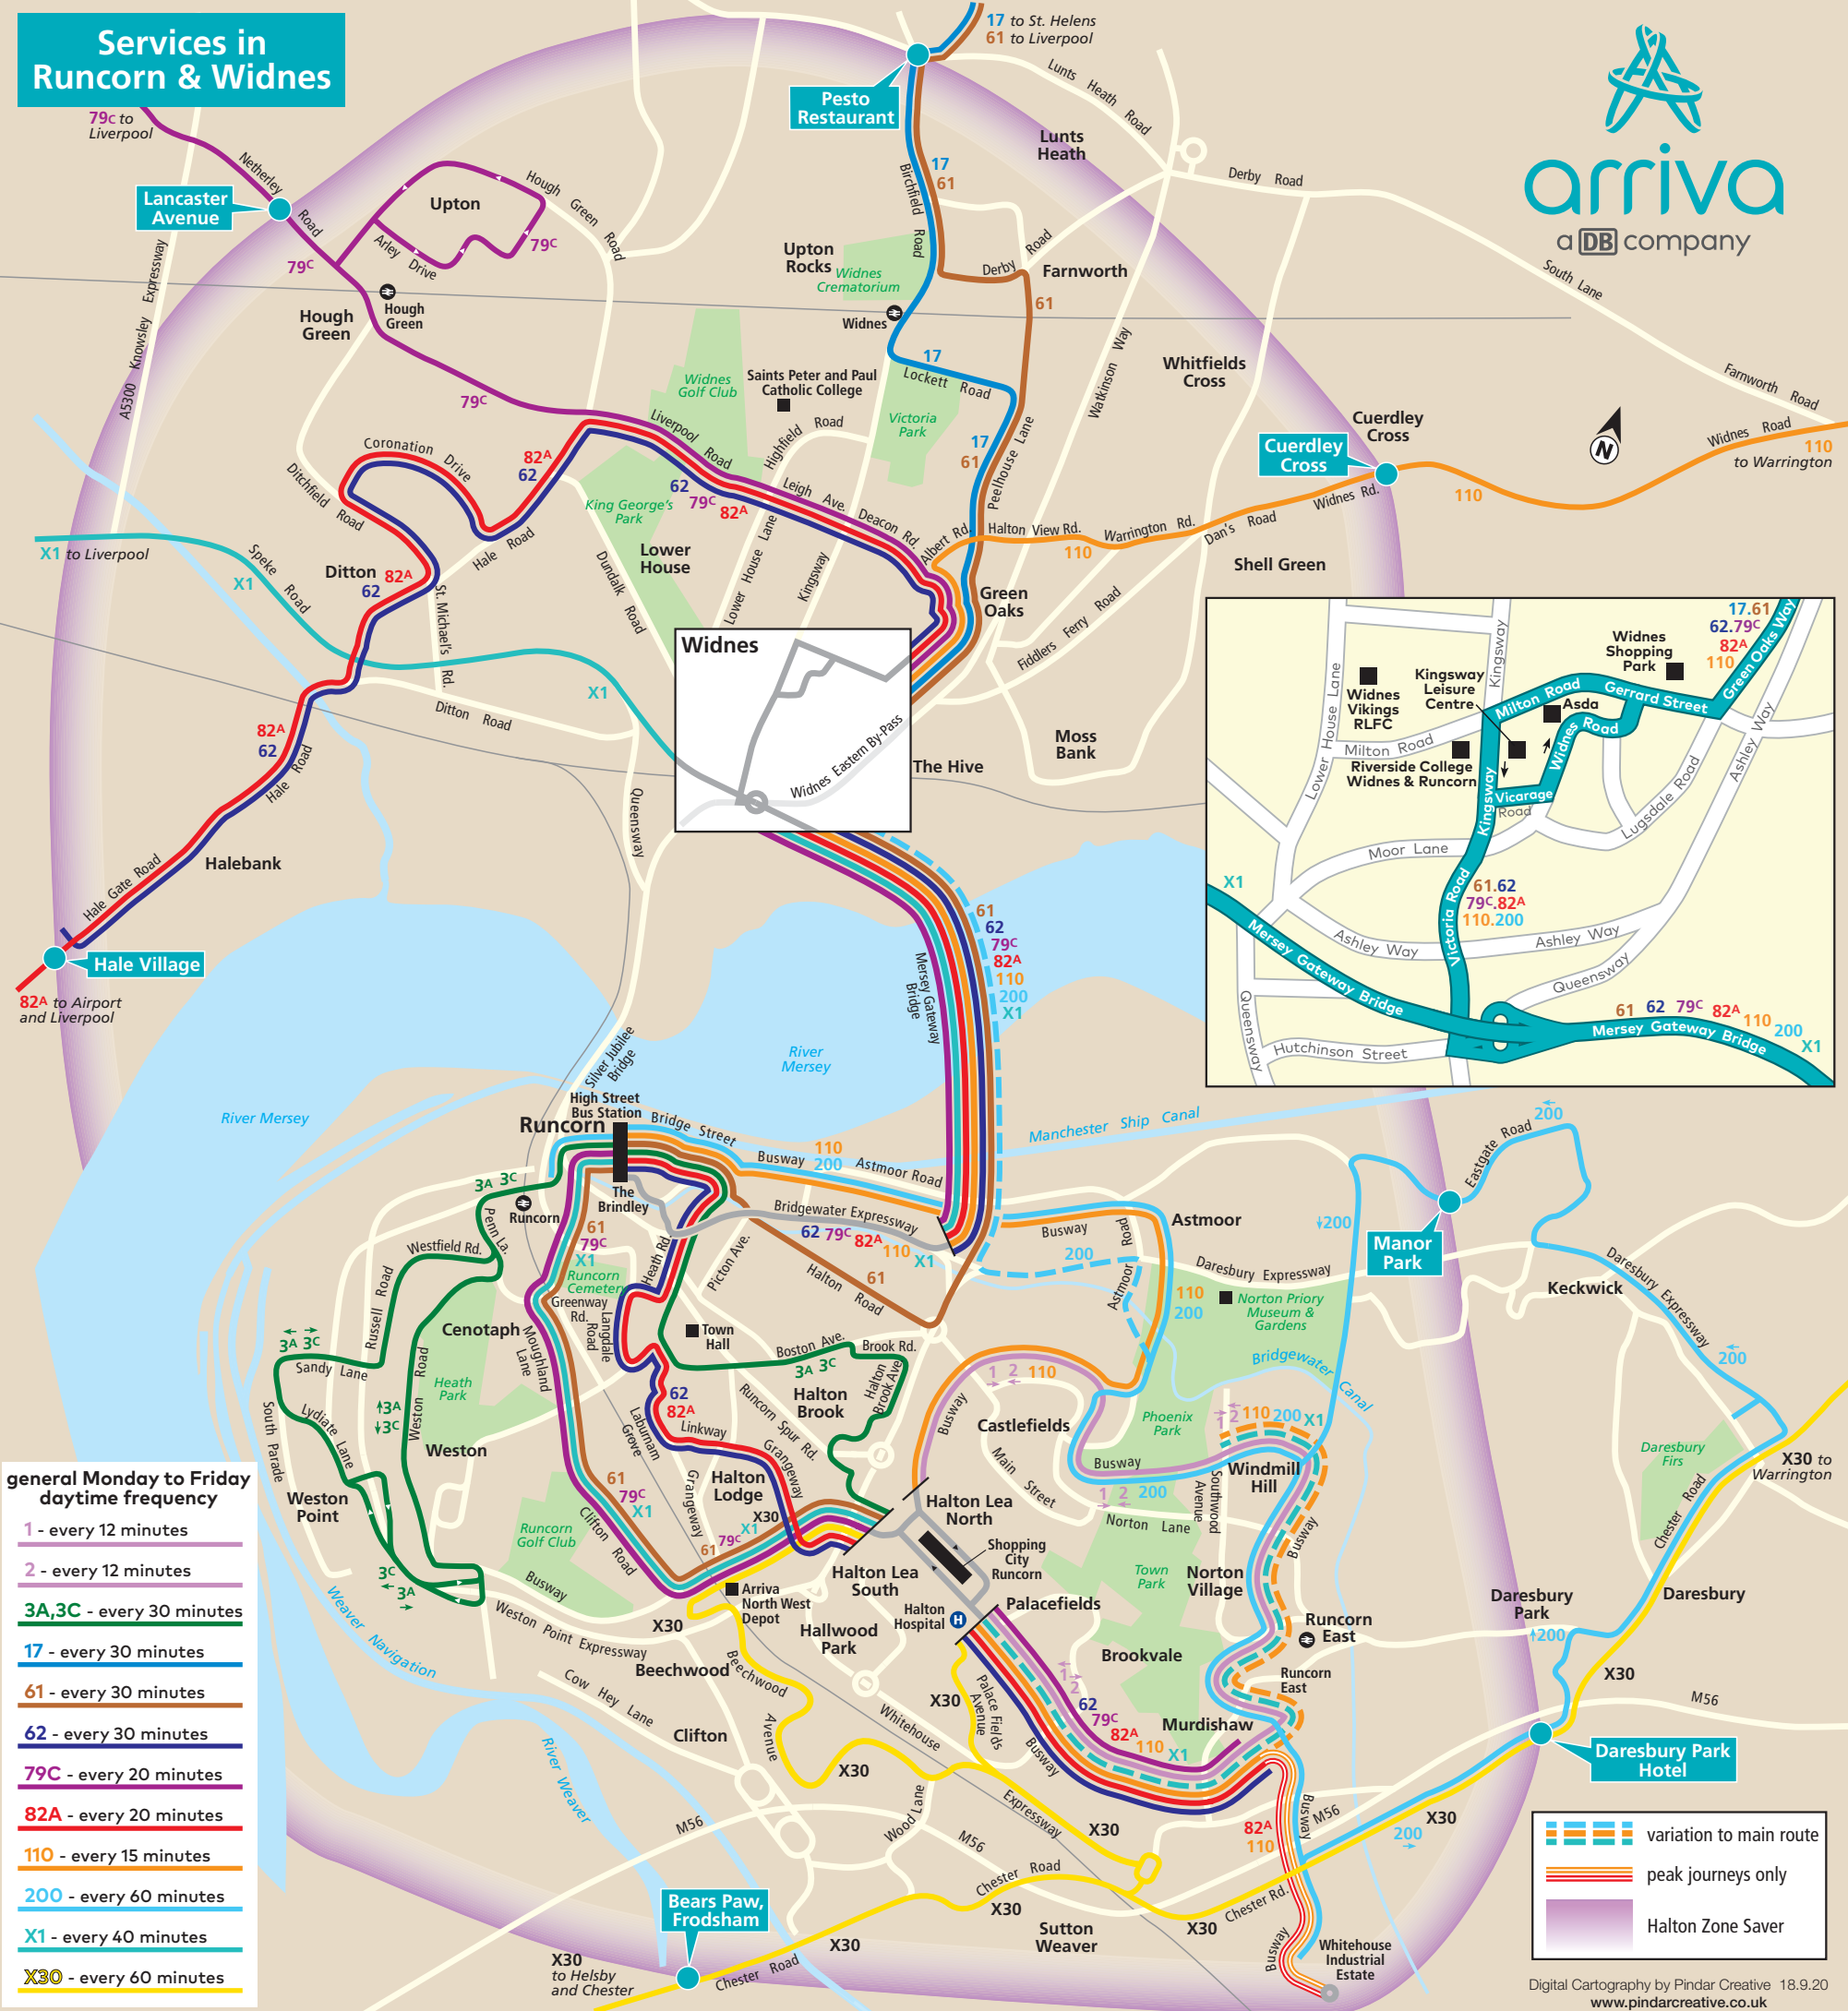

# Services in Runcorn & Widnes

**general Monday to Friday daytime frequency**

- 1 - every 12 minutes
- 2 - every 12 minutes
- 3A,3C - every 30 minutes
- 17 - every 30 minutes
- 61 - every 30 minutes
- 62 - every 30 minutes
- 79C - every 20 minutes
- 82A - every 20 minutes
- 110 - every 15 minutes
- 200 - every 60 minutes
- X1 - every 40 minutes
- X30 - every 60 minutes

- variation to main route
- peak journeys only
- Halton Zone Saver