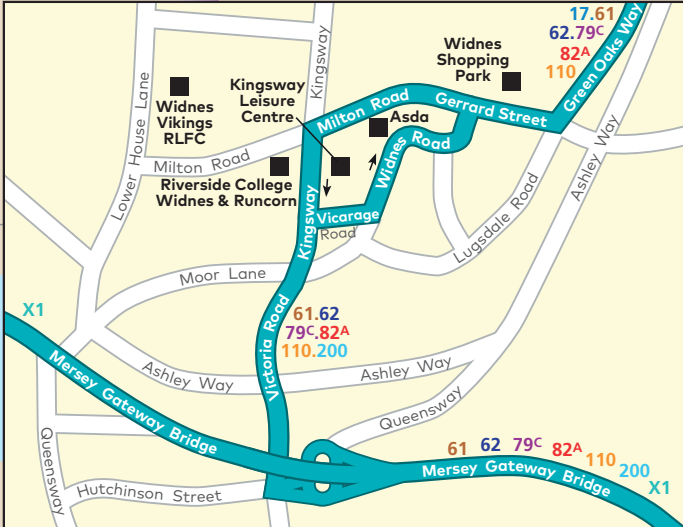

# Services in Runcorn & Widnes

**general Monday to Friday daytime frequency**

- 1 - every 12 minutes
- 2 - every 12 minutes
- 3A,3C - every 30 minutes
- 17 - every 30 minutes
- 61 - every 30 minutes
- 62 - every 30 minutes
- 79C - every 20 minutes
- 82A - every 20 minutes
- 110 - every 15 minutes
- 200 - every 60 minutes
- X1 - every 40 minutes
- X30 - every 60 minutes

- variation to main route
- peak journeys only
- Halton Zone Saver