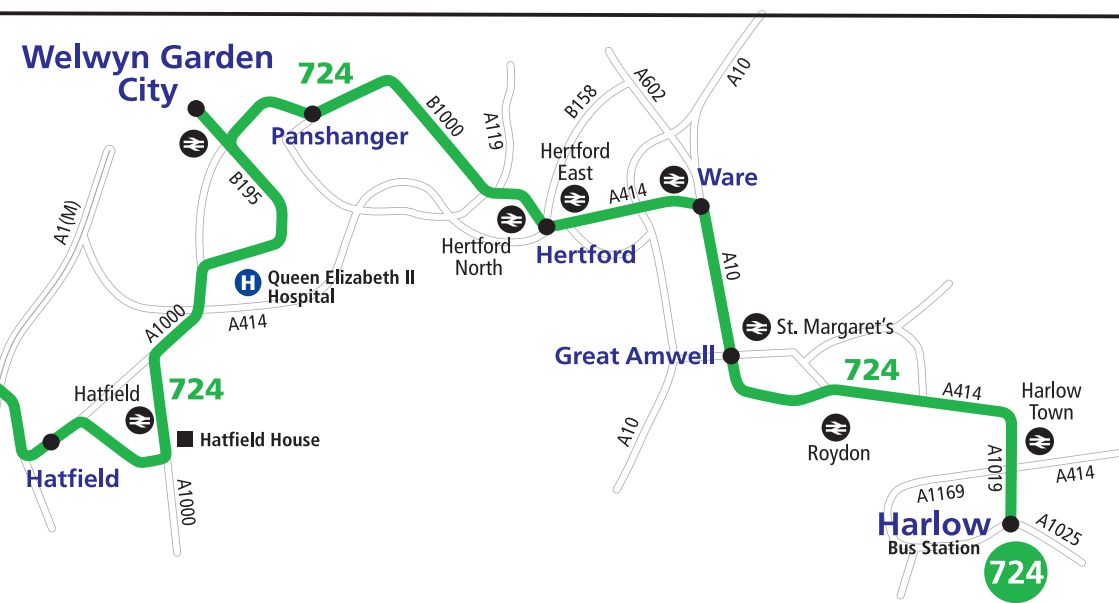

724 STOPPING ARRANGEMENTS
Service is limited stop and will call at the following stops

- **Harlow Bus Station**
- Harlow, Fifth Avenue [for Harlow Town Station]
- Great Amwell, Pepper Hill roundabout
- Great Amwell, Van Hages Garden Centre
- Great Amwell, College
- Great Amwell, Ware Road A10 flyover
- **Ware Bus Station**
- Ware, Hertford County Hospital
- **Hertford North Station**
- Hertford, Sele Farm Estate, Sele School
- Hertford, Panshanger, Hems Lane, Golf Club
- Hertford, Panshanger, Hems Way, Windhill
- Hertford, Panshanger, Mer Road near Mundells for Shire Park
- Welwyn Garden City, Bridge Road East $
- **Welwyn Garden City Bus Station**
- Welwyn Garden City, Bridge Road East $
- Welwyn Garden City, Heronswood Road, Salisbury Road
- Welwyn Garden City, Great Ganett Roundabout
- **Welwyn Garden City, Queen Elizabeth II Hospital**
- Welwyn Garden City, Howlands Chequers
- **Hatfield Station Interchange**
- Hatfield, Old Centre (Gracemead House W/B, Market Place E/B)
- **Hatfield Galleria for UH Hatfield main campus**
- Hatfield, Ellenbrook Lane for de Havilland Campus
- Hatfield, Park Estate, Acrewood Way
- Hatfield, Howlands, Colney Heath Lane
- Hatfield, Mile (Morrisons store W/B, Post Office E/B)

- **St Albans City Station Interchange**
- St Albans, St. Peters Street
- St Albans, Town Hall
- St Albans Abbey
- **St Albans Abbey Station** (Station W/B, Westminster Lodge E/B)
- St Albans, King Harry Lane
- Chiswell Green, Three Hammers
- Bricket Wood, North Orbital Road, Black Boy
- Garston Crematorium
- **Garston Bus Garage** (Garston Parade W/B, TGI Friday E/B)
- North Watford, St Albans Road Library
- North Watford, Regent Street
- **Watford Junction Station Interchange**
- **Watford Centre** (Town Hall W/B, Clarendon Road E/B)
- Croxley Green, Two Bridges
- **Croxley Station**
- **Rickmansworth Station**
- Rickmansworth, Money Hill Parade
- Mill End, Long Lane
- Maple Cross, The Cross
- Denham, Studios Estate
- **Denham Station**
- Denham, A40 Southlands Road
- **Uxbridge Station** (Belmont Road W/B, York Road E/B)
- Uxbridge, Hillingdon Road, The Greenway for Brunel University
- Harlington Road, Pield Heath Road for Hillingdon Hospital
- **Heathrow Airport Central Bus Station**
- **CODES**
- W/B - Westbound
- E/B - Eastbound

$ - On journeys towards WGC Bus Station. This stop is alighting point only
© Copyright FWT 5.2.15.A4 www.fwt.co.uk