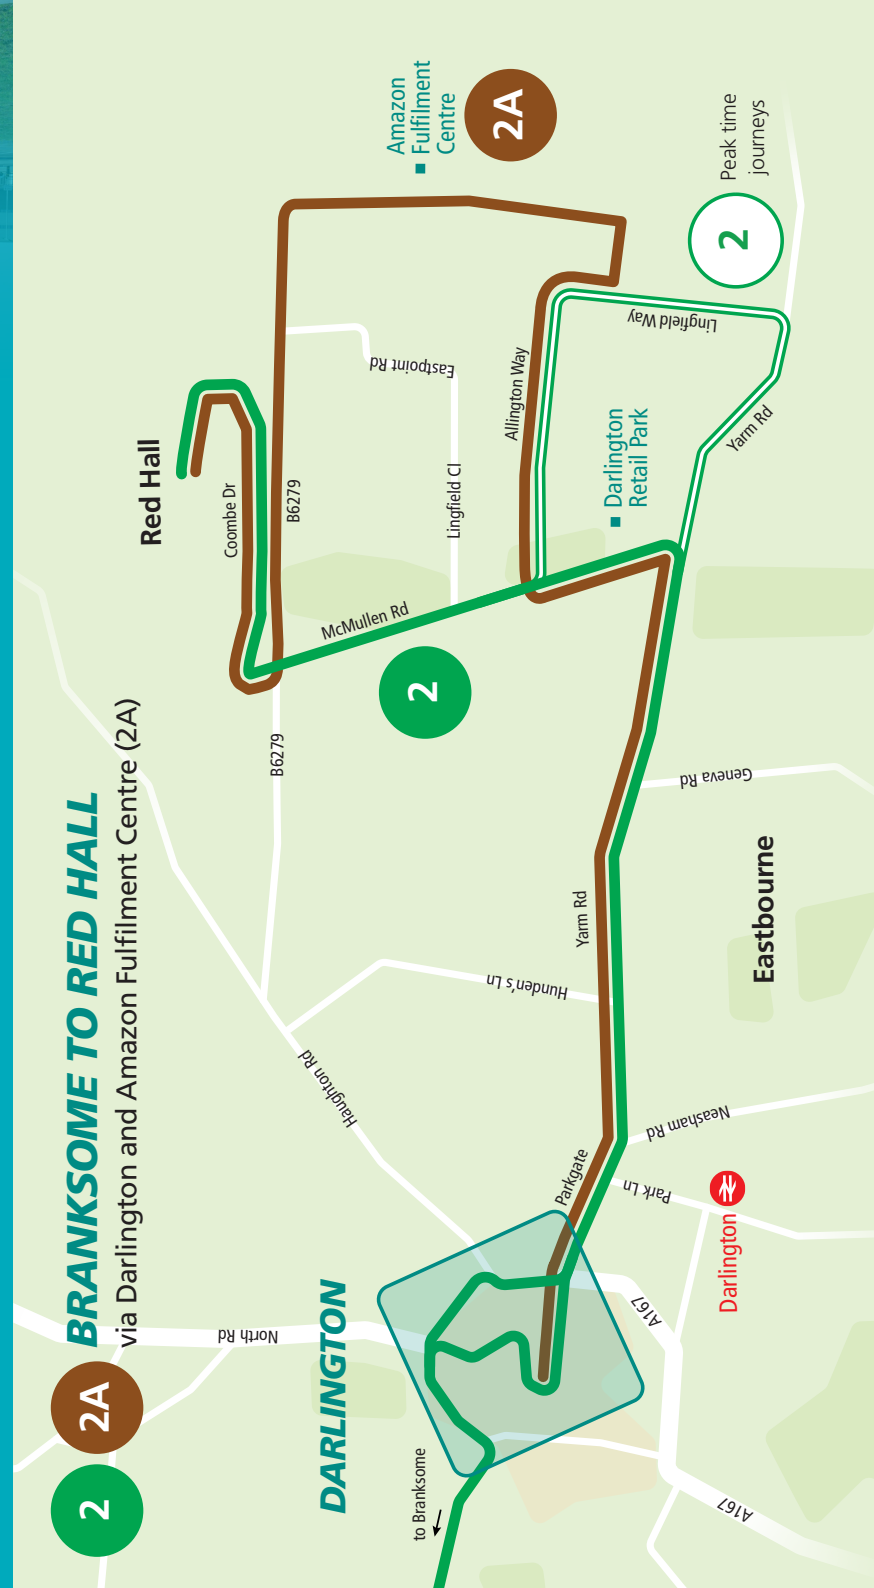

up to every 10 minutes

from 26th July 2020

Service 2/2A Darlington Town Centre and Amazon Fulfillment Centre

Summary of bus services between

information
0344 800 44 11
arrivabus.co.uk

Become a fan
ArrivaNorthEast

Follow us
@ArrivaNorthEast

Plan your journey

Download the Arriva Bus app for

- real time bus tracking
- journey planning
- service updates
- and more...

Welcome to your Arriva 2/2A pocket timetable

details of journeys between Darlington and Amazon Fulfillment Centre

Getting to work should be easy and hassle free thanks to our improved Service 2/2A between Red Hall and Cockerton.

Arriva Service 2/2A operates up to every 10 minutes with extra Service 2A journeys at key times operating between Amazon Fulfillment Centre and Darlington Centre - perfect to get to and from work by bus.

From Darlington, we then offer a vast and frequent bus network, not just locally in the town, but also further afield, making it a seamless connection between home and work!

Service 2A journeys start early and run late, specifically designed to offer a fast and frequent journey into the town centre to connect with other Arriva services in the area.

Looking for your best fare?

Arriva North East have teamed up with Amazon to offer savings on local bus travel via our Employer Travel Club

Our Employer Travel Club offers great value discounted local bus ticket options, a simple direct debit payment plan and all with no minimum term required.

You can also choose to have your ticket on your mobile phone, so you always have it with you and able to take full advantage of the unlimited travel available.

Interested? Simply scan the QR code below using your mobile phone or visit the website address on your computer!

www.arrivabus.co.uk/amazon