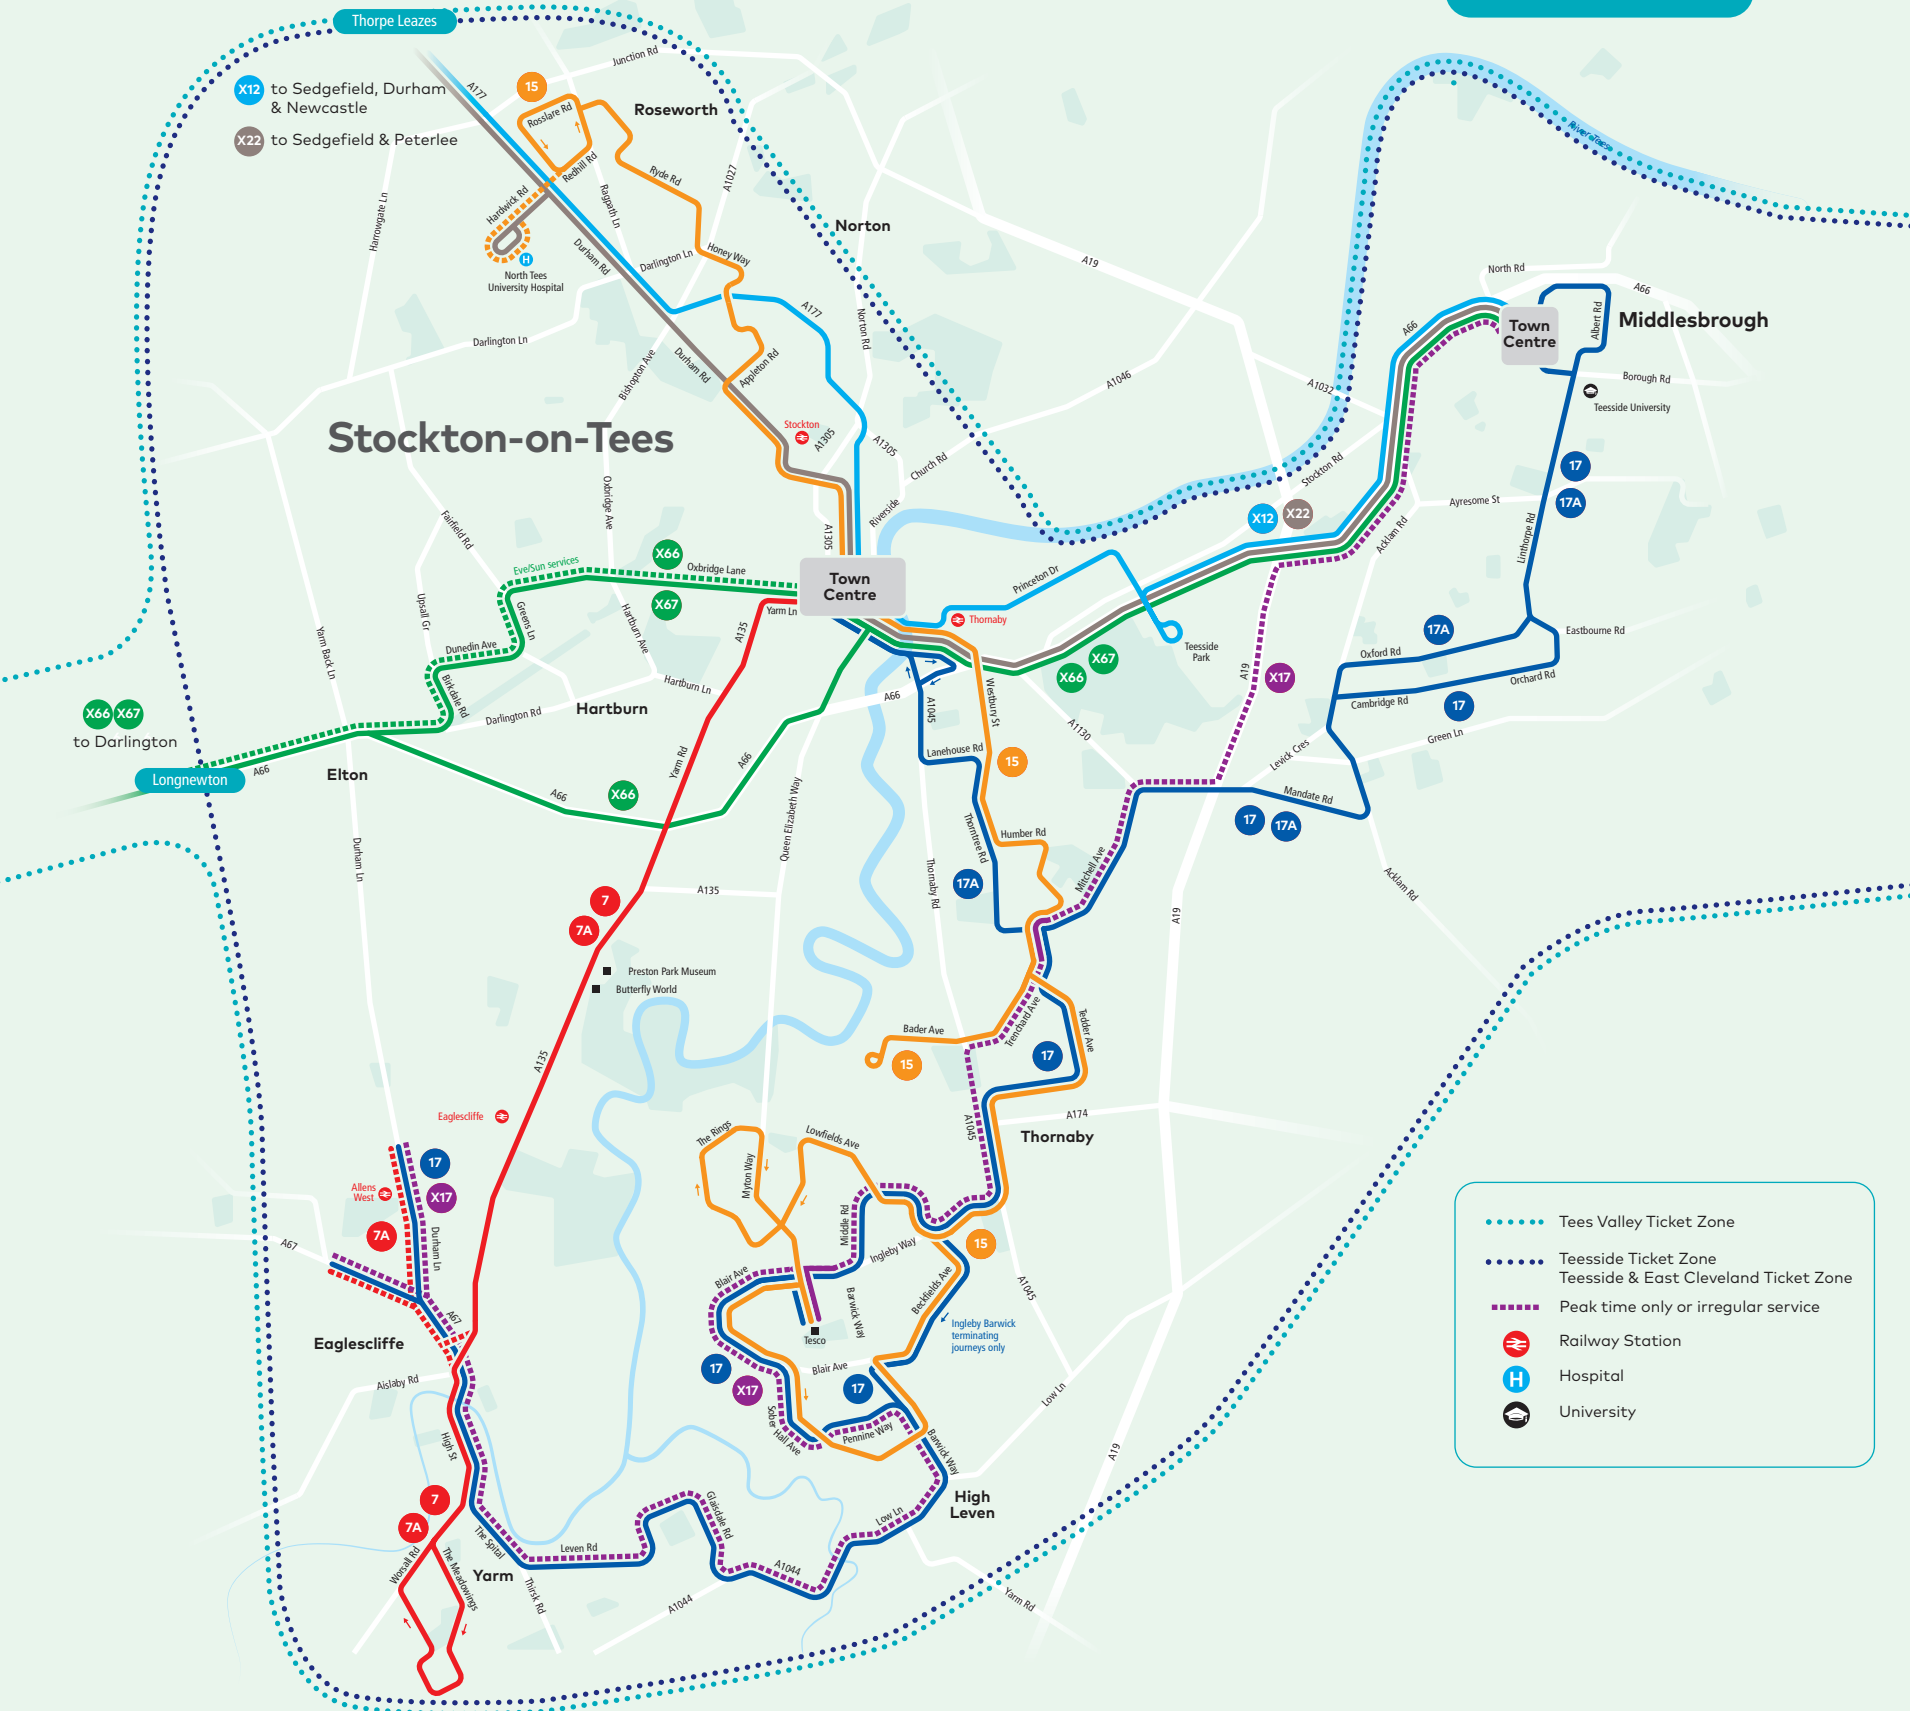

Our services in Stockton

- Tees Valley Ticket Zone
- Teesside Ticket Zone
- Teesside & East Cleveland Ticket Zone
- Peak time only or irregular service
- Railway Station
- Hospital
- University