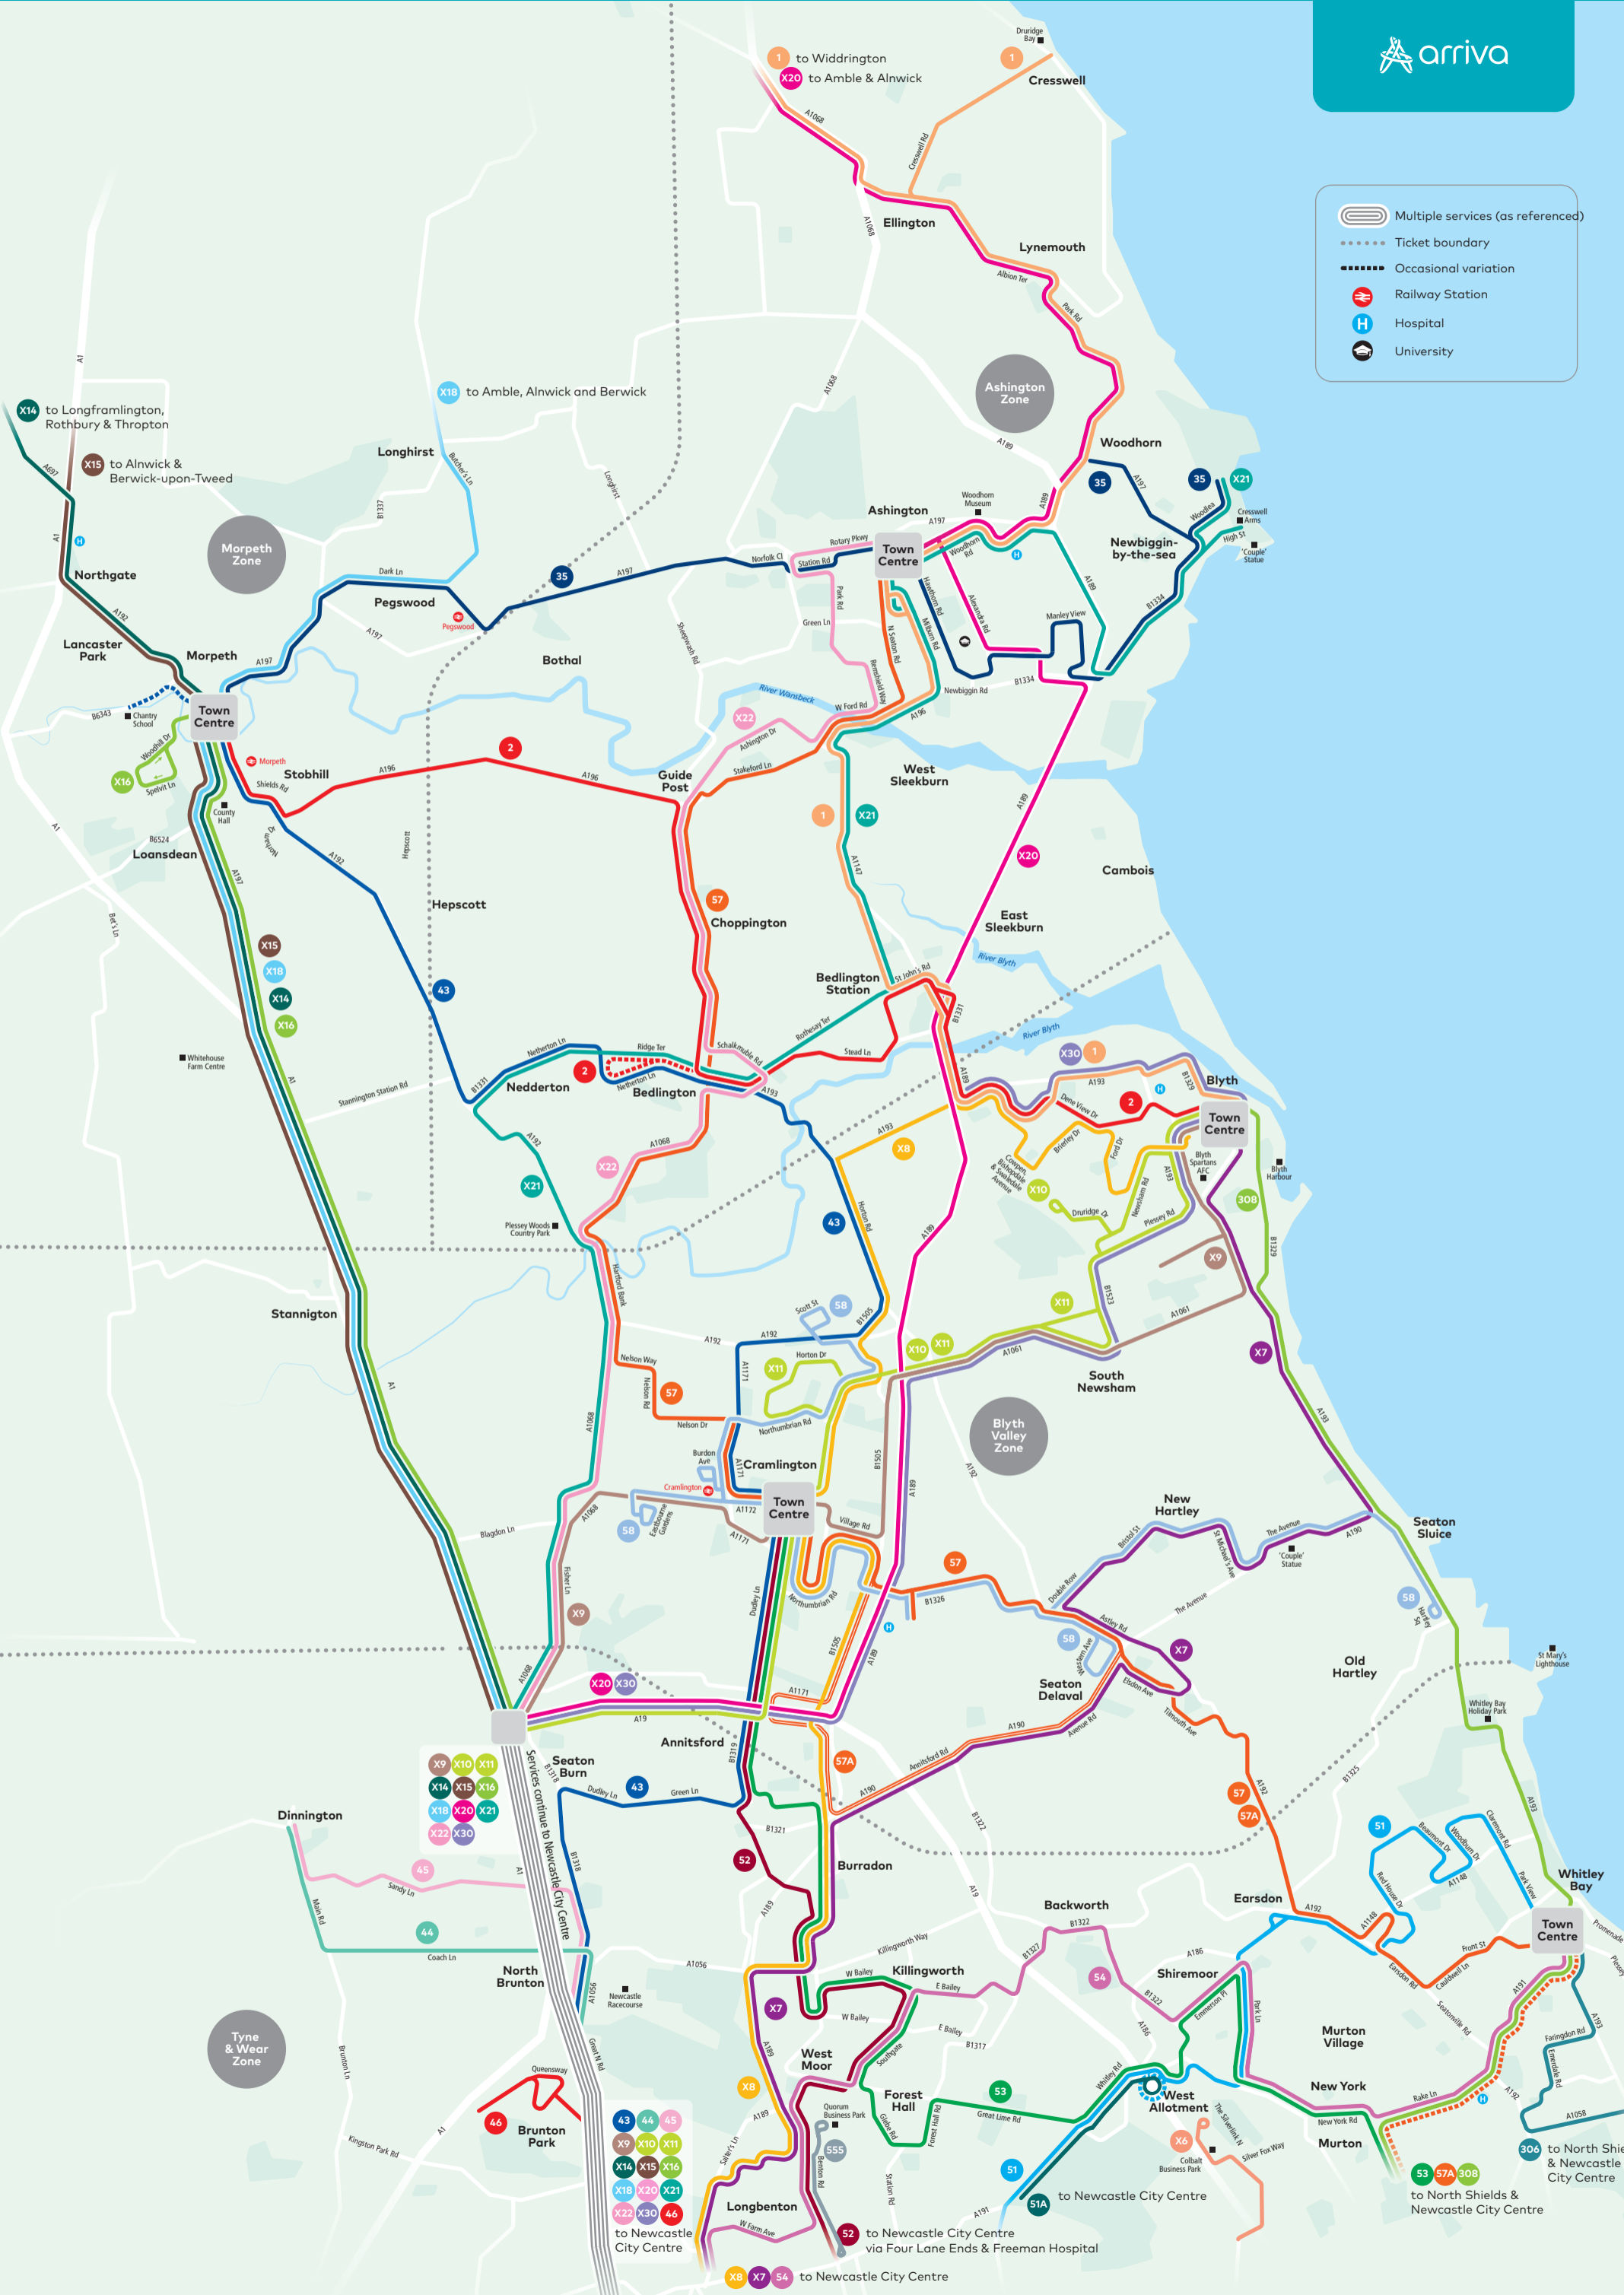

- Multiple services (as referenced)
- Ticket boundary
- Occasional variation
- Railway Station
- Hospital
- University

- X9
- X10
- X11
- X14
- X15
- X16
- X18
- X20
- X21
- X22
- X30

- 43
- 44
- 45
- X9
- X10
- X11
- X14
- X15
- X16
- X18
- X20
- X21
- X22
- X30
- 46

to Newcastle City Centre

to Newcastle City Centre via Four Lane Ends & Freeman Hospital

to Newcastle City Centre

to North Shields & Newcastle City Centre

to North Shields & Newcastle City Centre