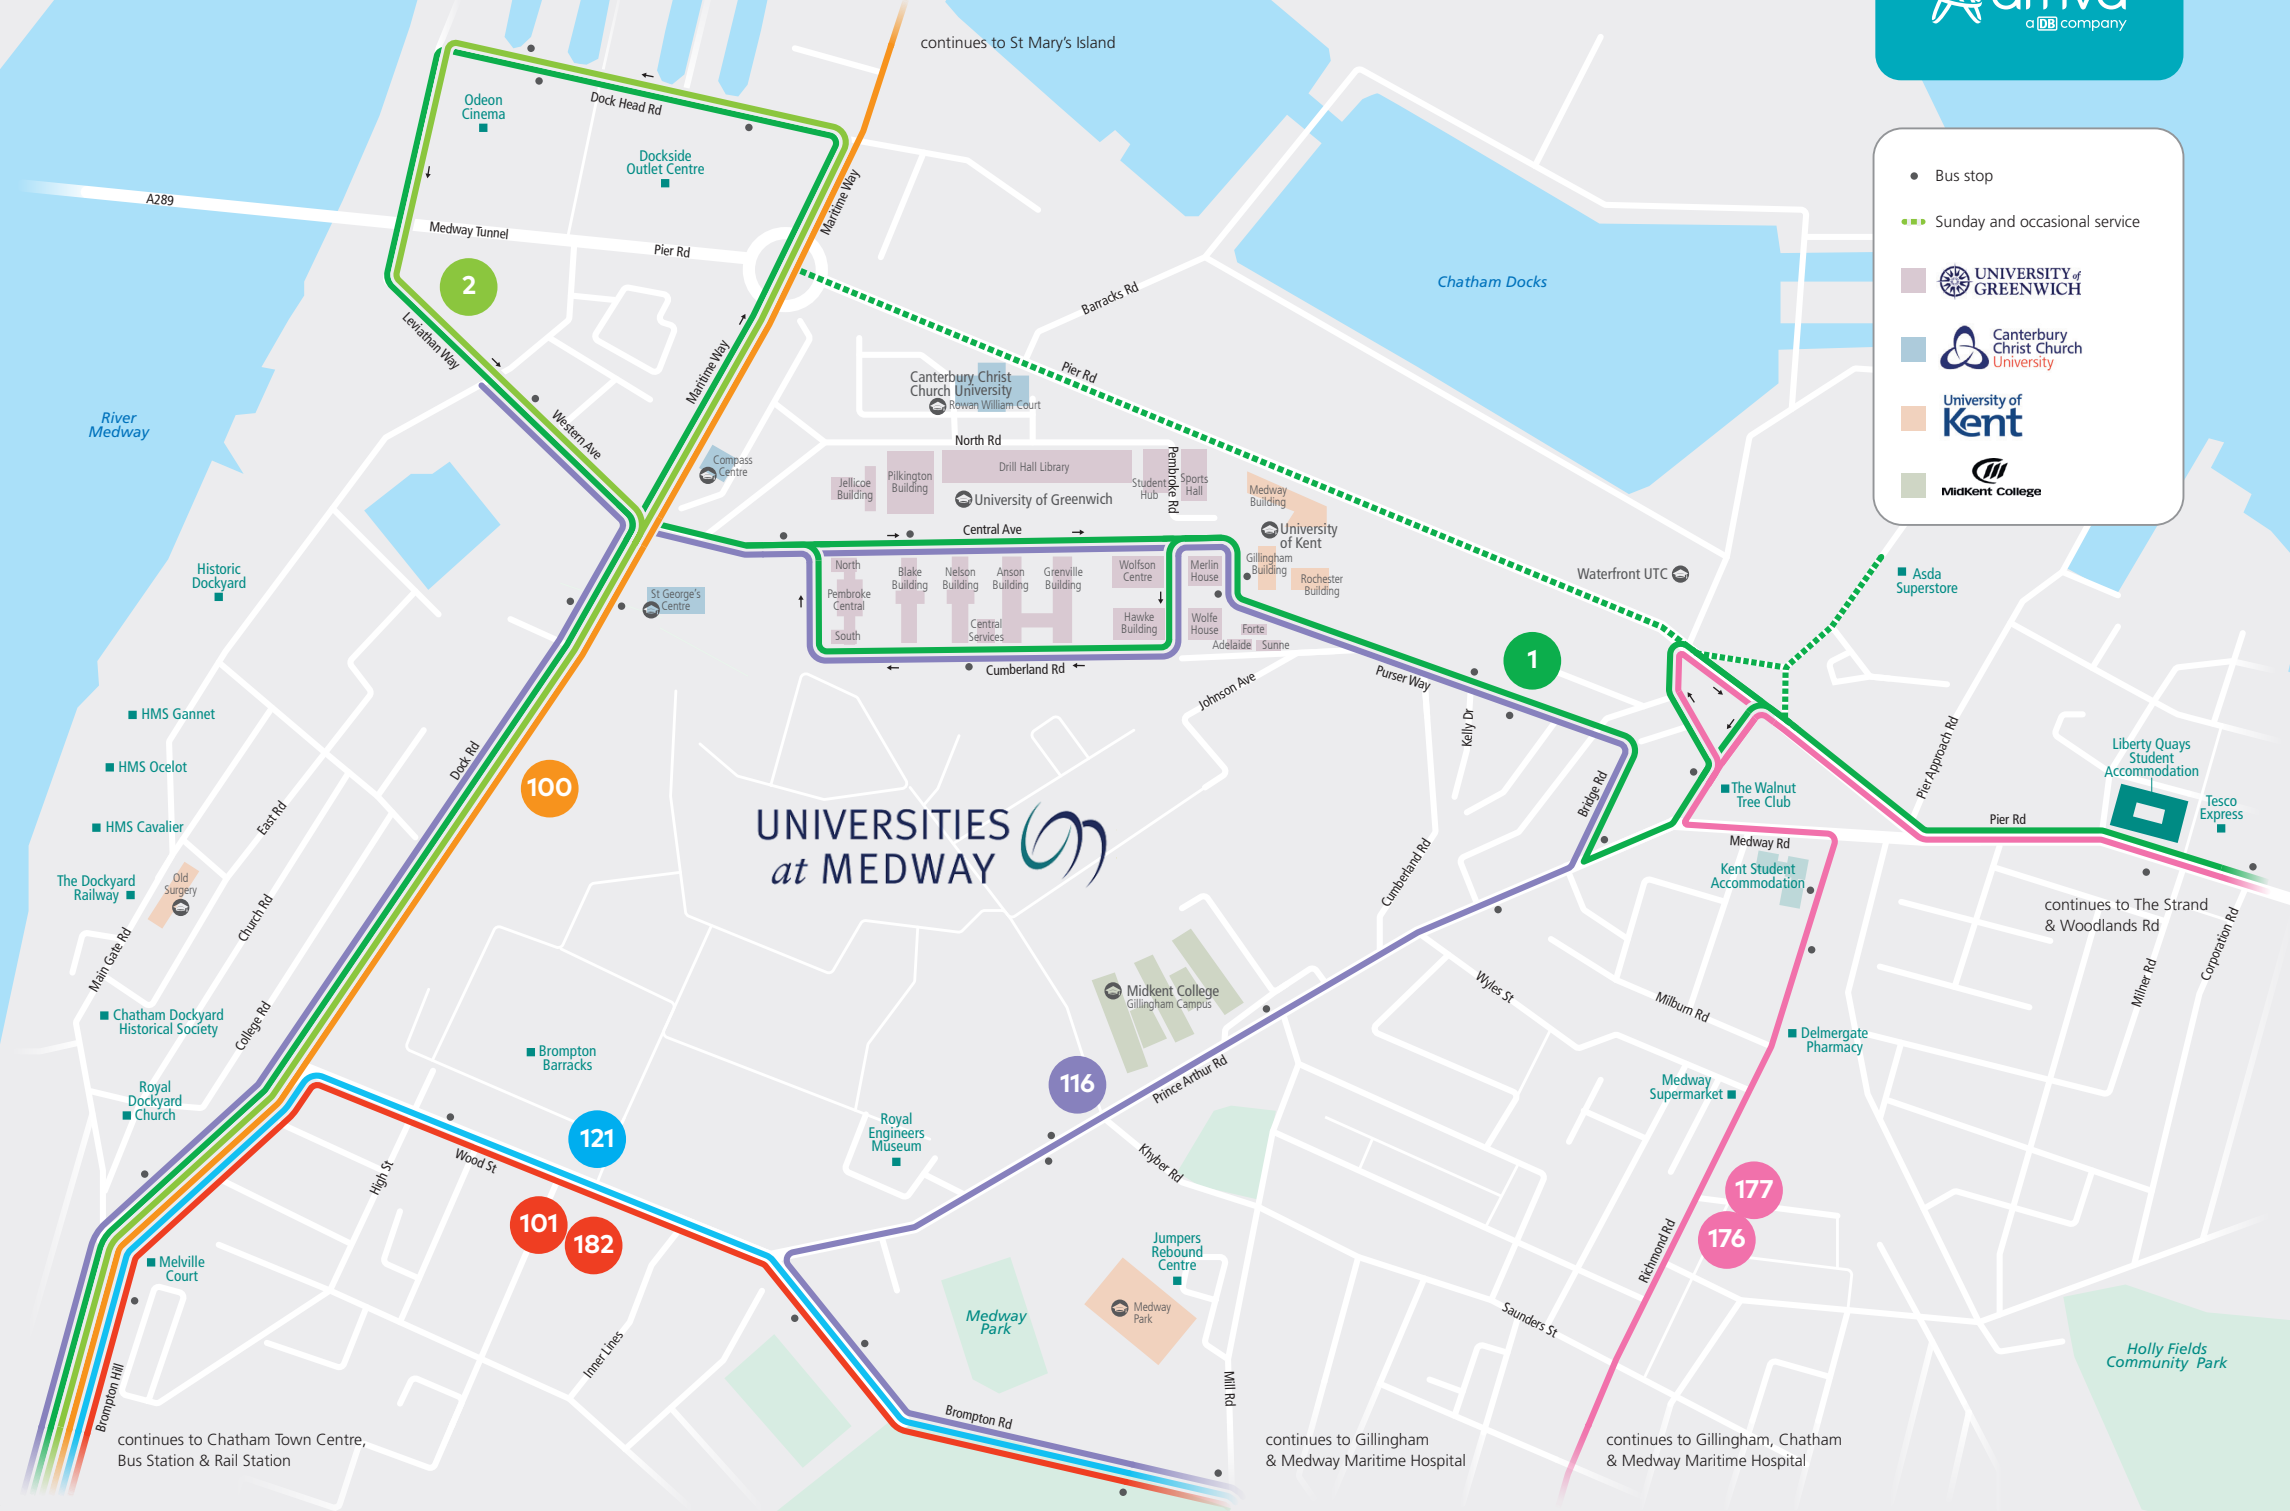

# Our Medway Campus services

- Bus stop
- Sunday and occasional service
- UNIVERSITY of GREENWICH
- Canterbury Christ Church University
- University of Kent
- MidKent College

**UNIVERSITIES at MEDWAY**

continues to Chatham Town Centre, Bus Station & Rail Station

continues to Gillingham & Medway Maritime Hospital

continues to Gillingham, Chatham & Medway Maritime Hospital

continues to St Mary's Island

continues to The Strand & Woodlands Rd