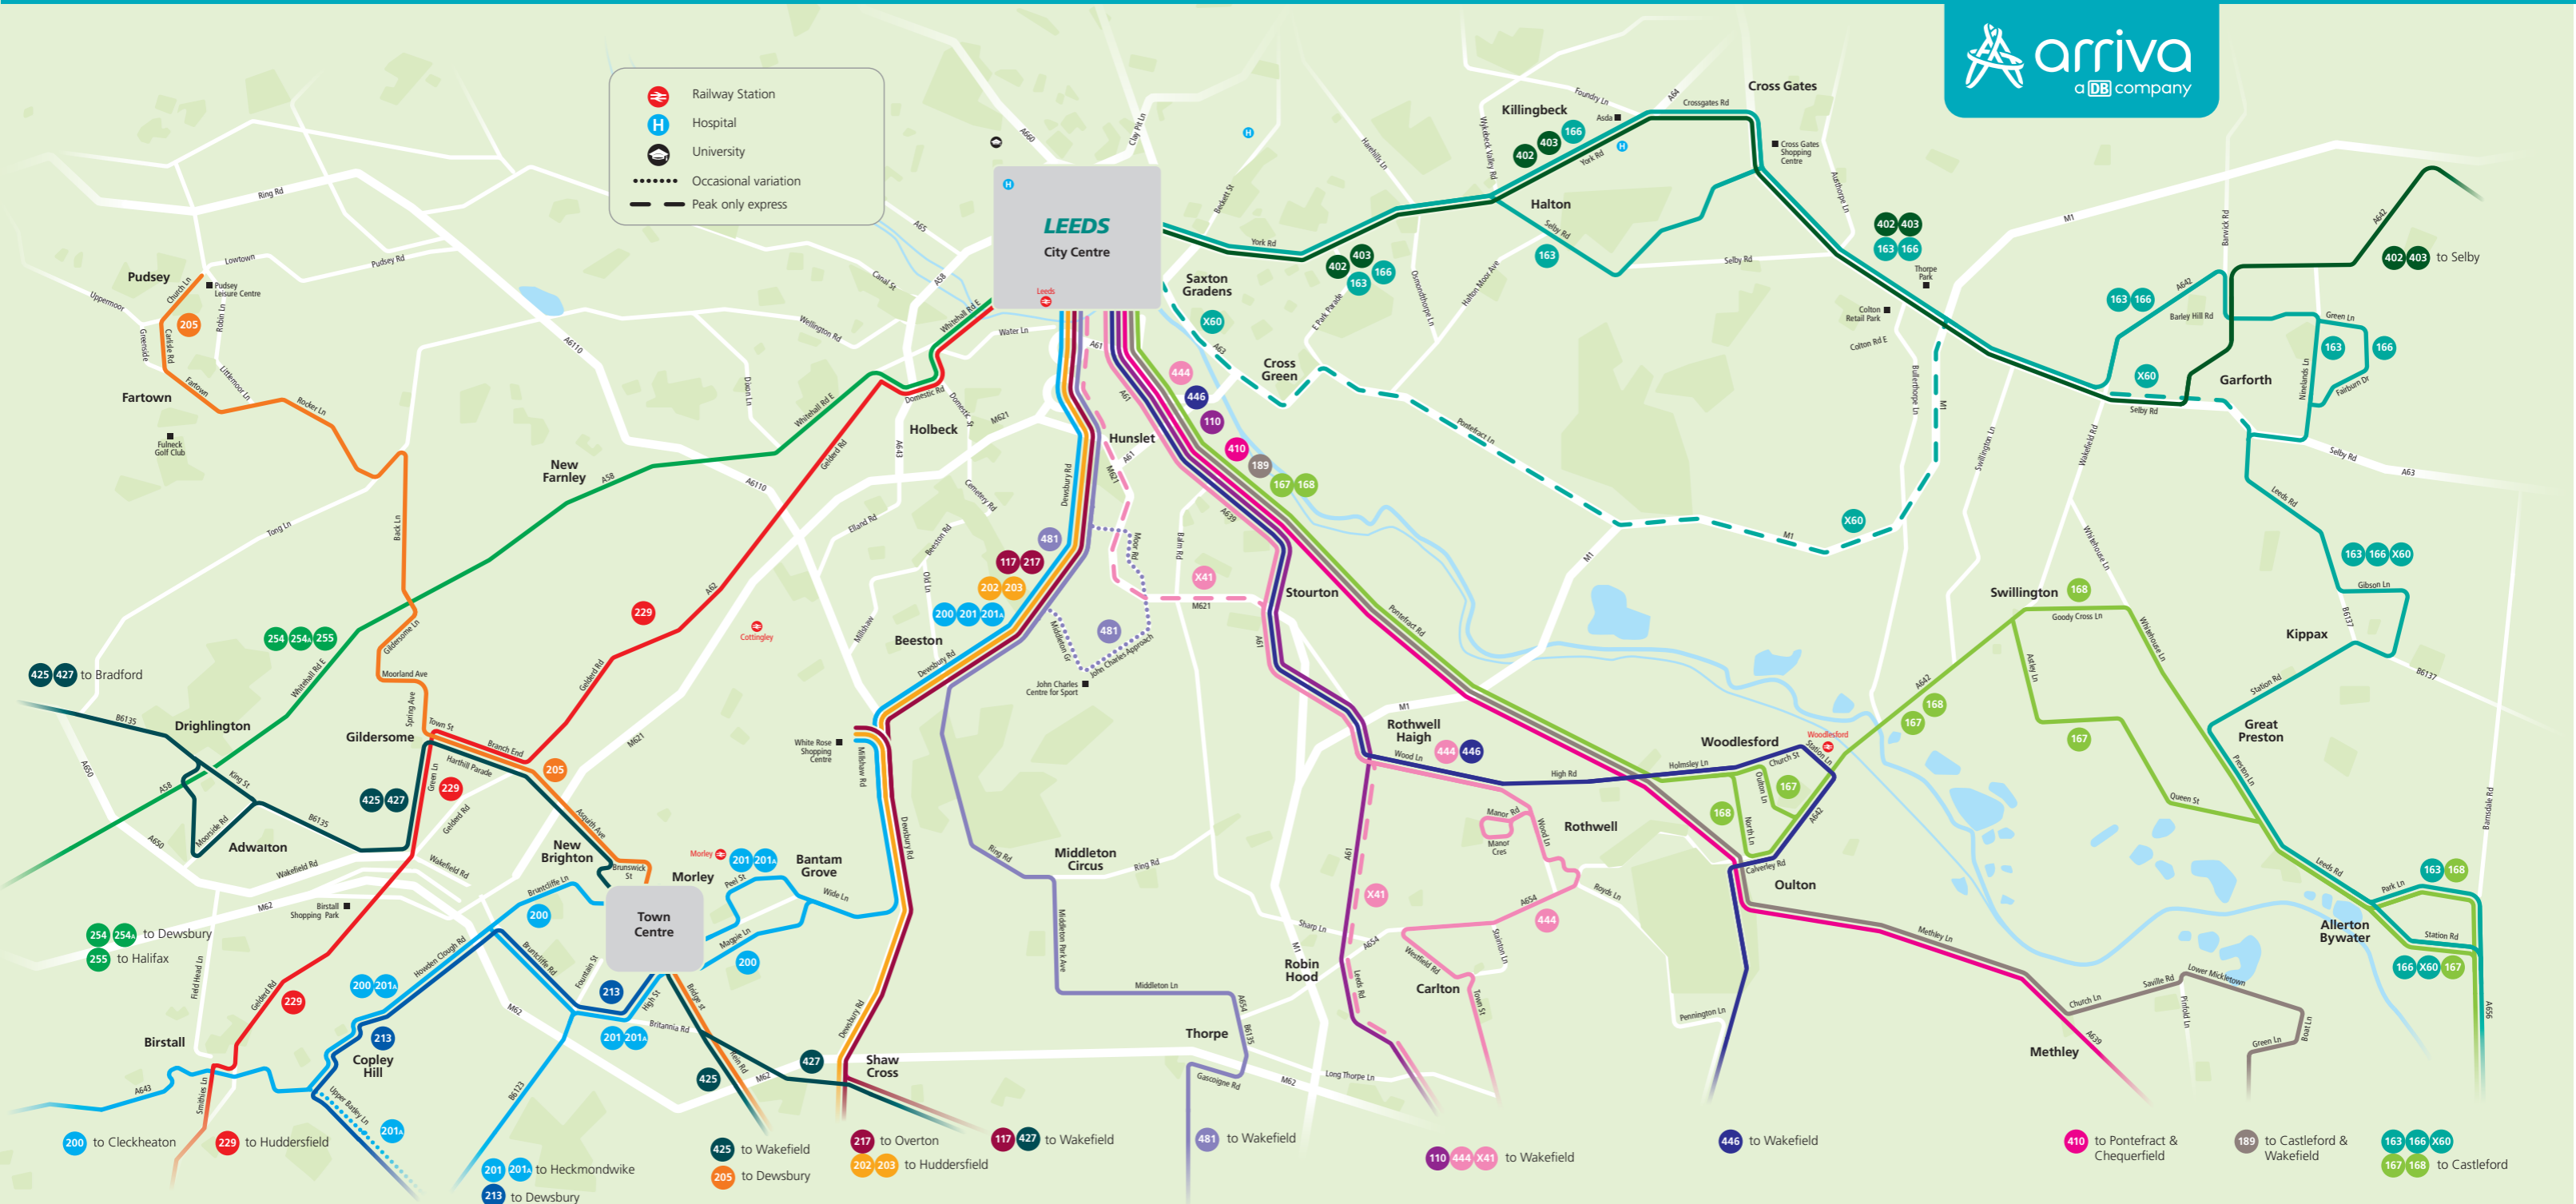

- Railway Station
- Hospital
- University
- Occasional variation
- Peak only express

● 200 to Cleckheaton    
 ● 229 to Huddersfield    
 ● 201 201A to Heckmondwike    
 ● 213 to Dewsbury    
 ● 425 to Wakefield    
 ● 205 to Dewsbury    
 ● 217 to Overton    
 ● 202 203 to Huddersfield    
 ● 117 427 to Wakefield    
 ● 481 to Wakefield    
 ● 110 444 X41 to Wakefield    
 ● 446 to Wakefield    
 ● 410 to Pontefract & Chequerfield    
 ● 189 to Castleford & Wakefield    
 ● 163 166 X60 to Castleford    
 ● 167 168 to Castleford