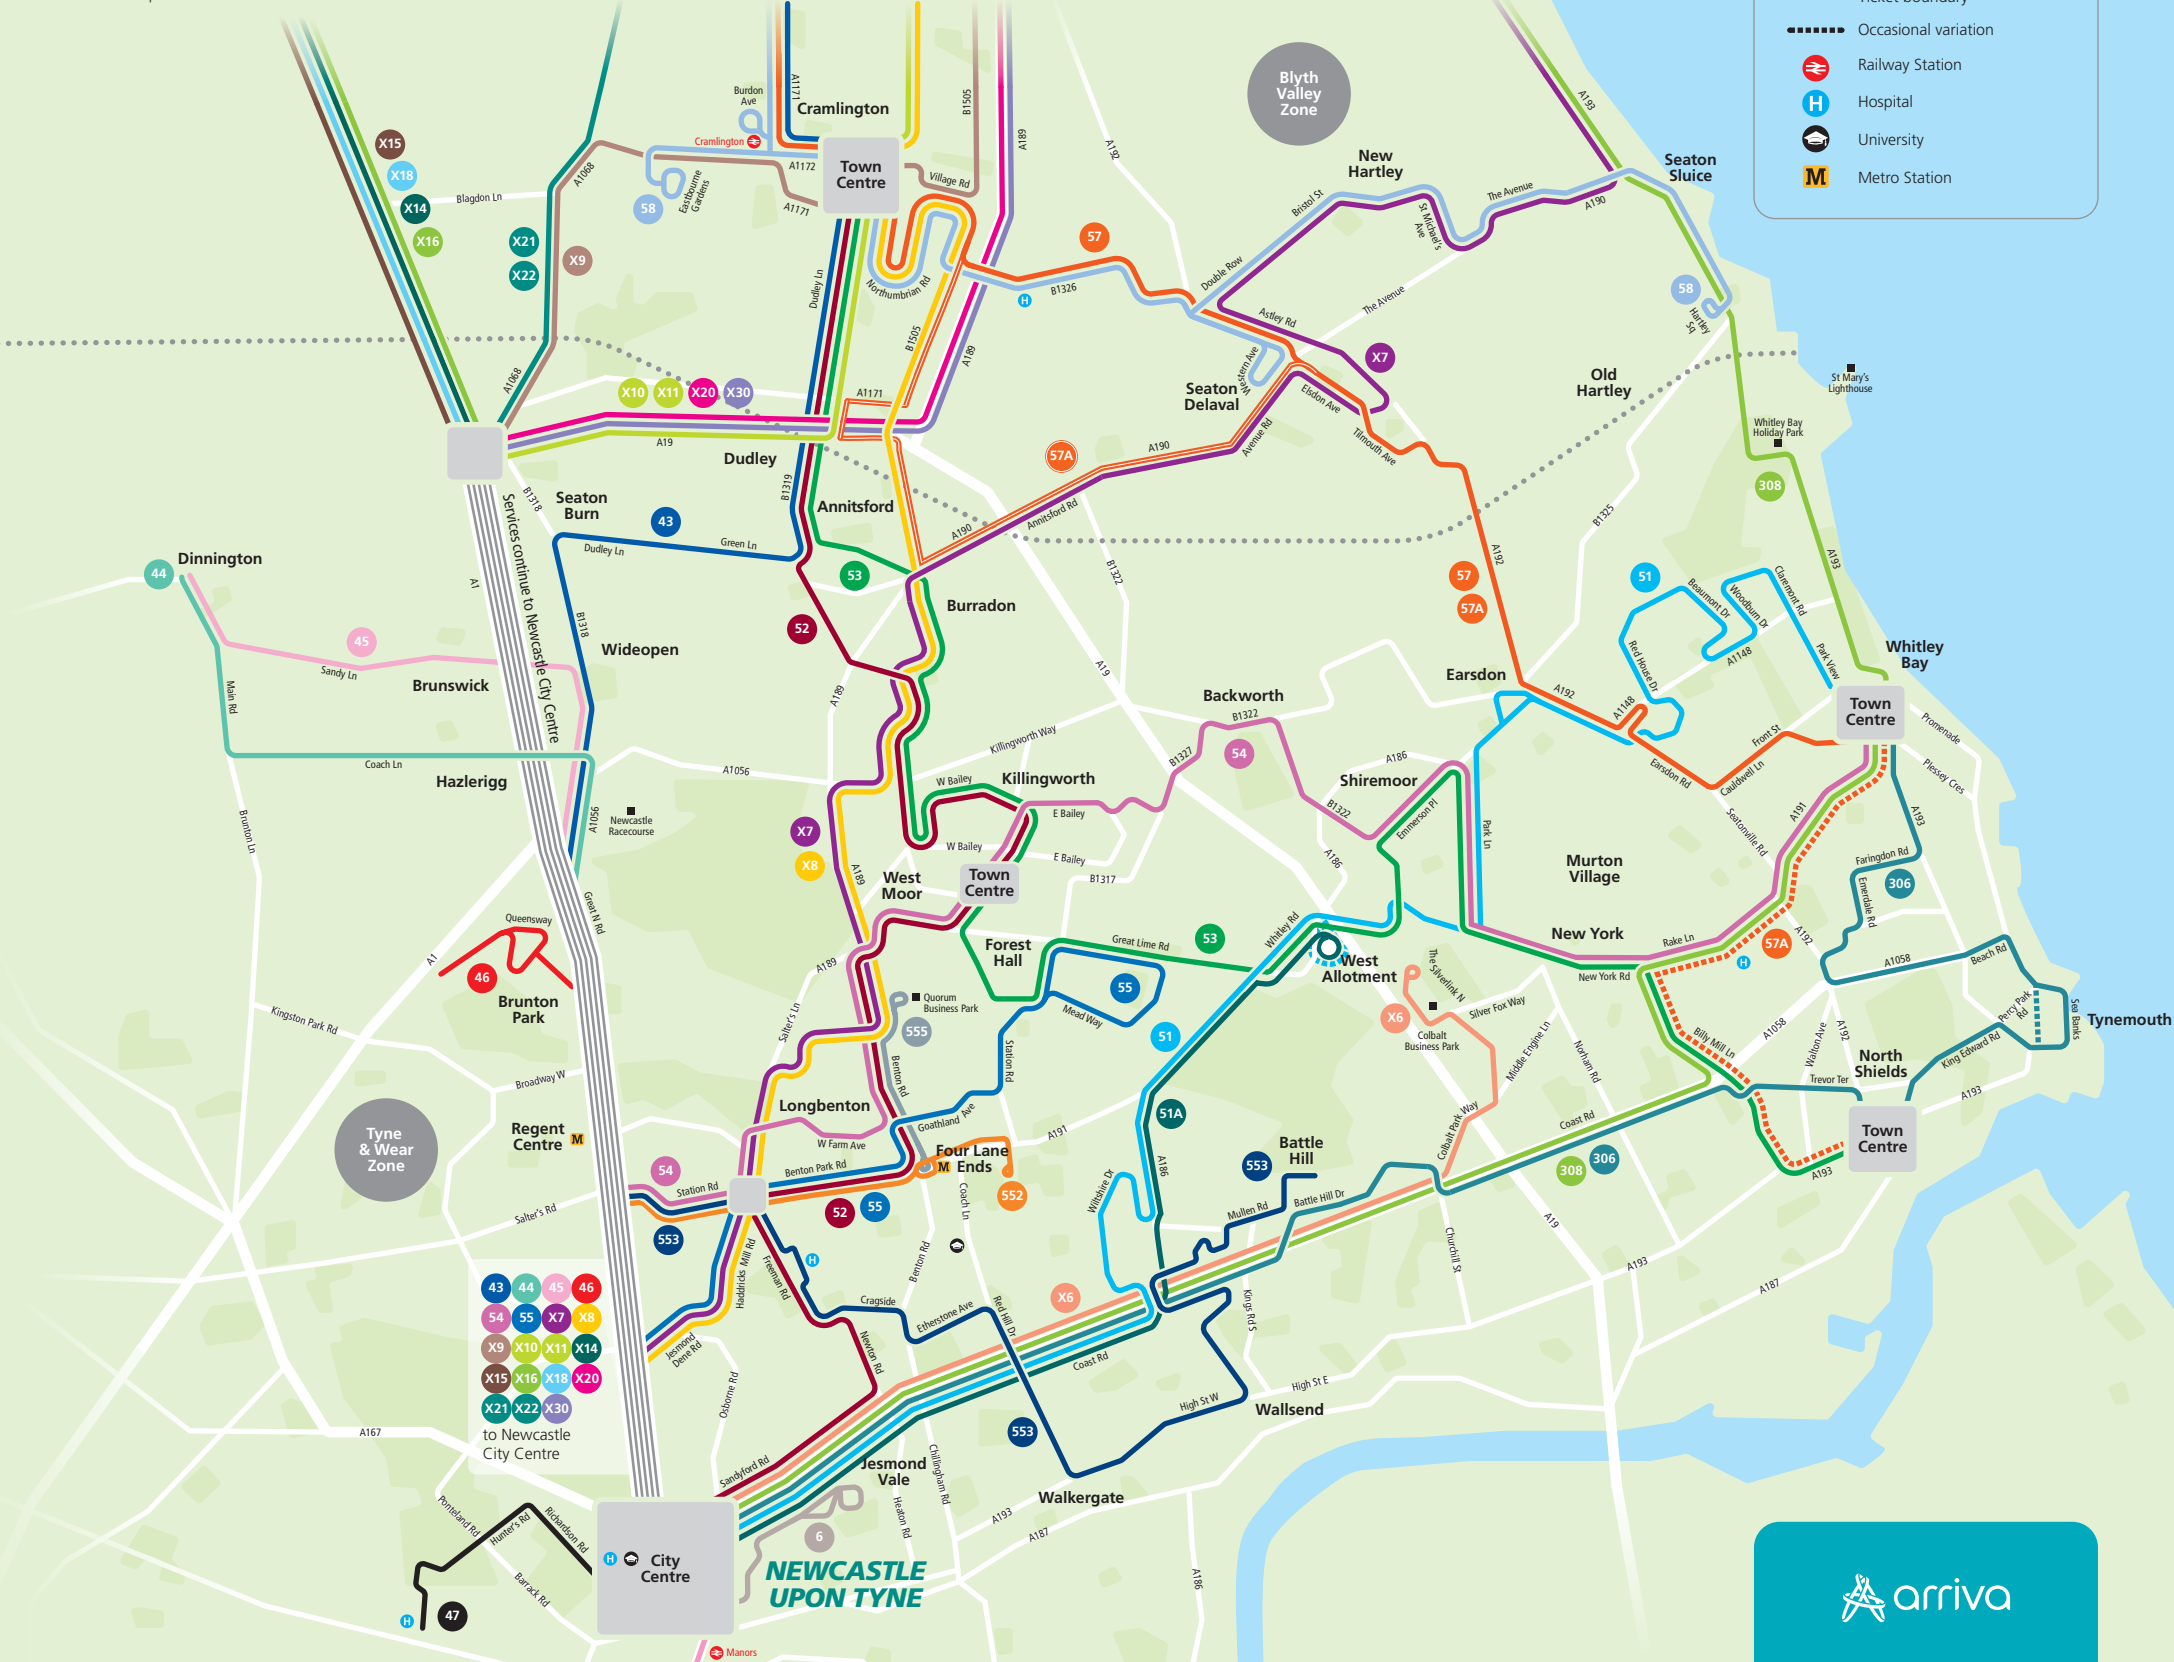

X14 to Longframlington, Rothbury & Thropton
X15 to Alnwick & Berwick-upon-Tweed

X16 to Morpeth
X18 to Amble, Alnwick & Berwick-upon-Tweed

X21 to Newbiggin-by-the-sea via Ashington

57 X22 to Ashington
58 to East Hartford

X8 X9 X10 X11 to Blyth
43 to Morpeth X20 to Ashington & Alnwick

X7 308 to Blyth
X30 to Blyth, Cowpen & Bebside

- Multiple services (as referenced)
- Ticket boundary
- Occasional variation
- Railway Station
- Hospital
- University
- Metro Station

43 44 45 46
54 55 X7 X8
X9 X10 X11 X14
X15 X16 X18 X20
X21 X22 X30
to Newcastle City Centre