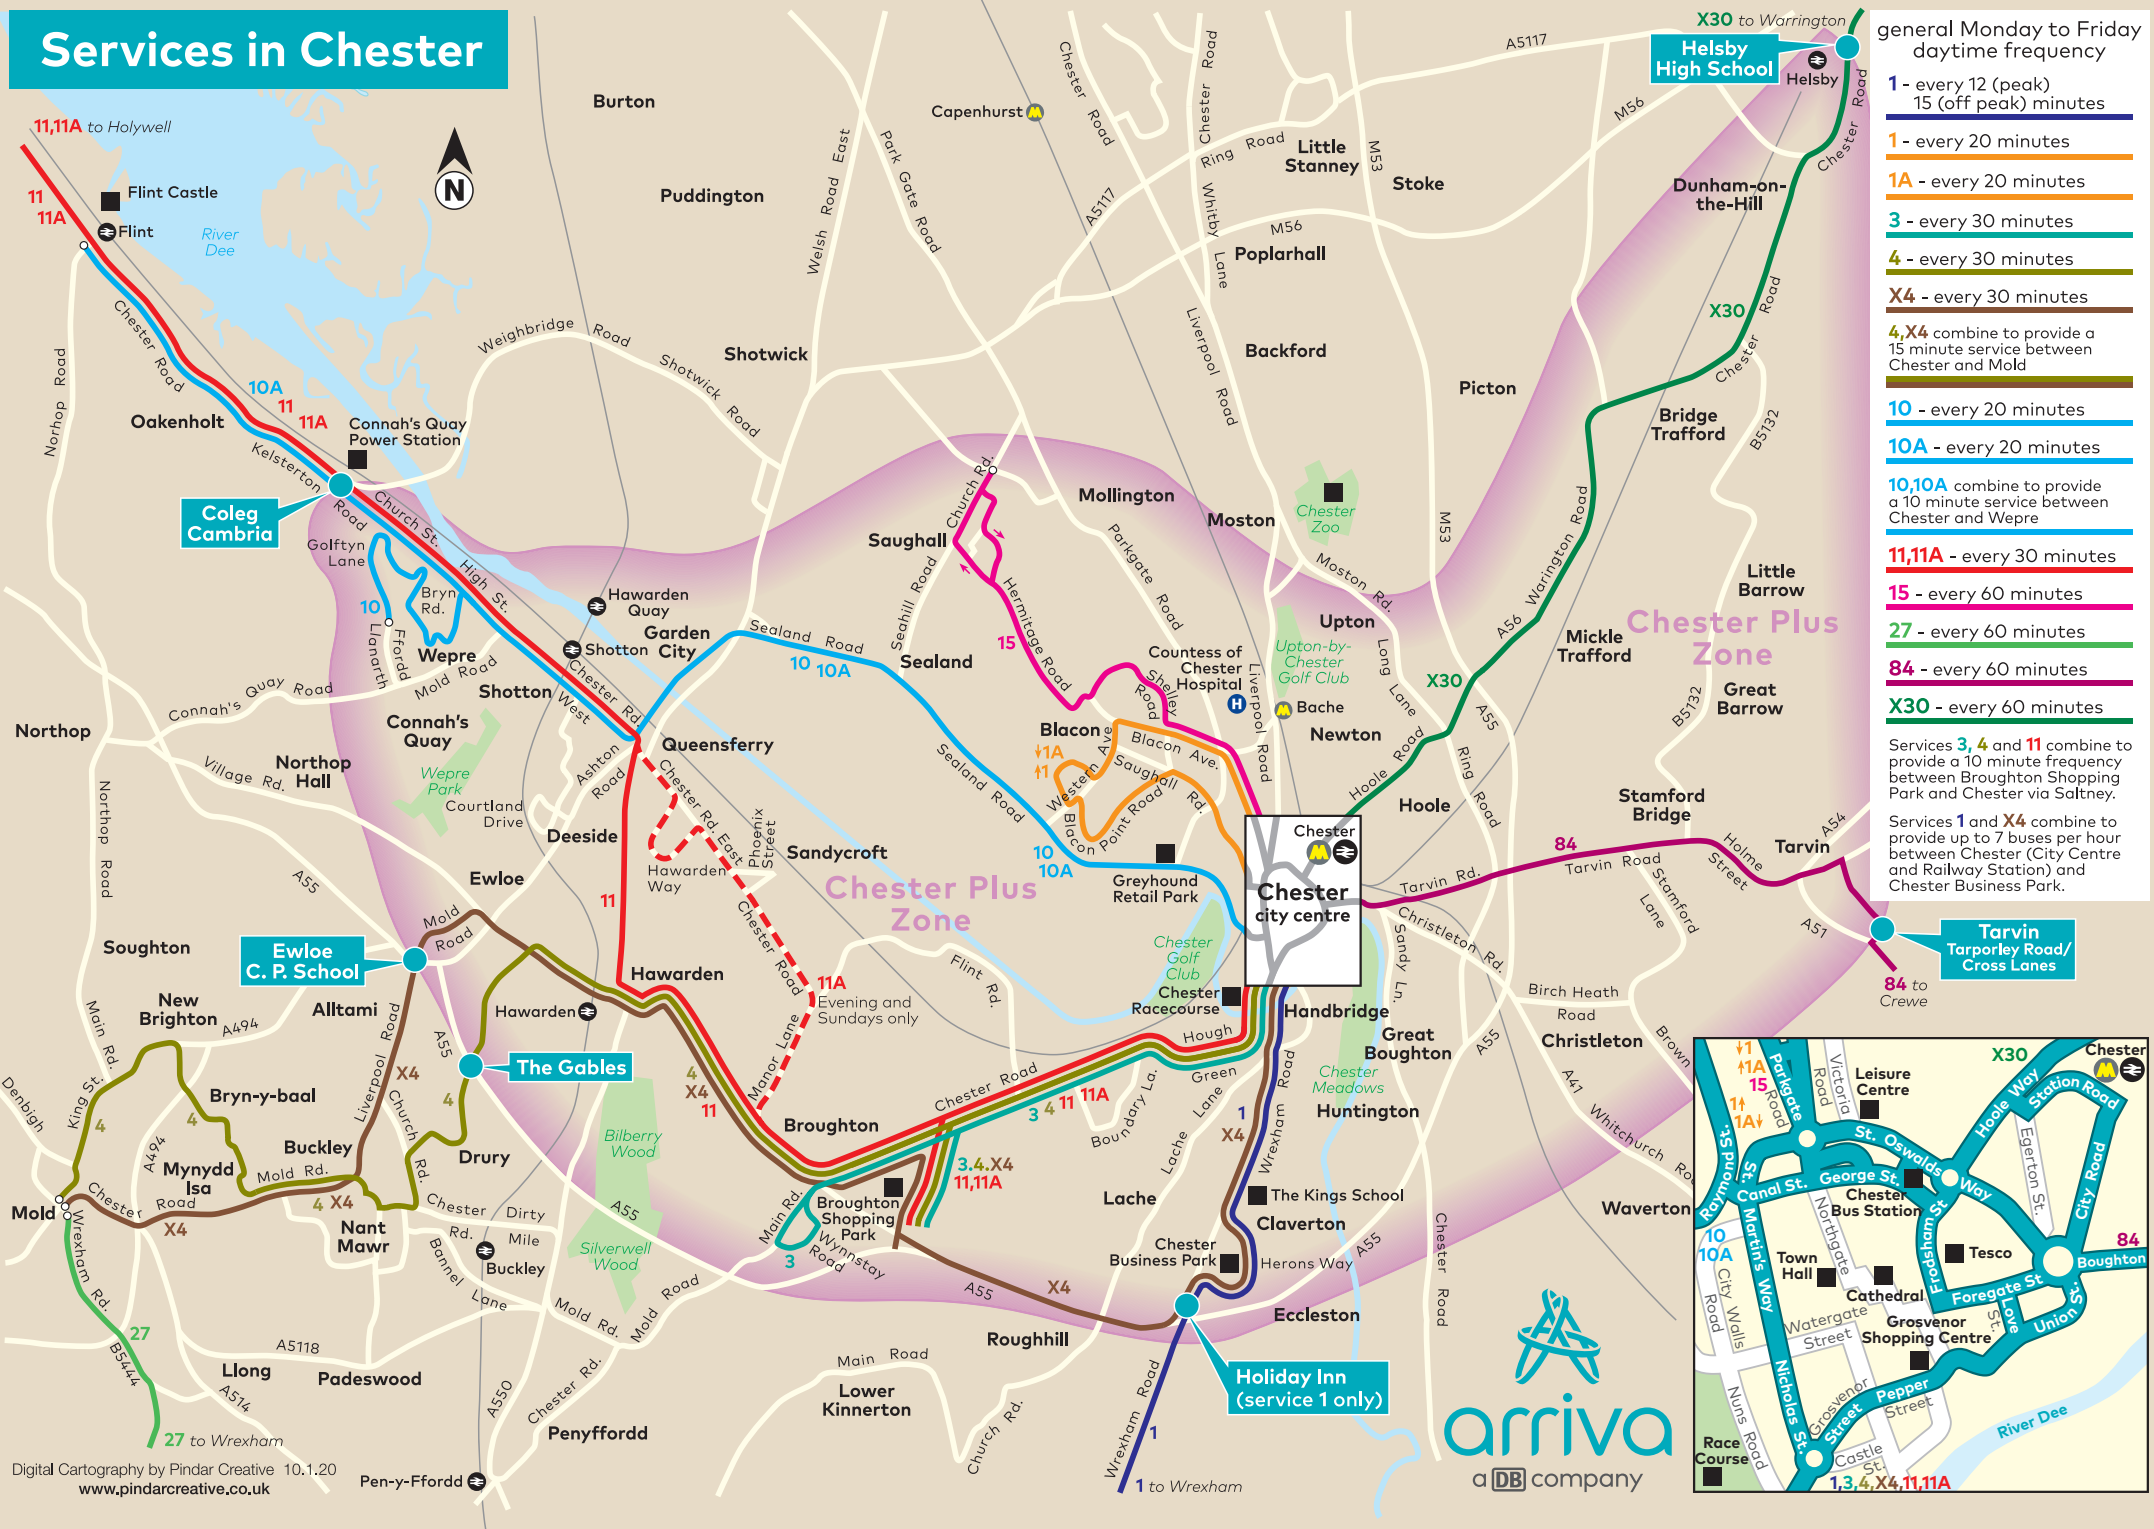

Services in Chester

- general Monday to Friday daytime frequency
- 1** - every 12 (peak)
15 (off peak) minutes
 - 1** - every 20 minutes
 - 10A** - every 20 minutes
 - 3** - every 30 minutes
 - 4** - every 30 minutes
 - X4** - every 30 minutes
 - 4, X4** combine to provide a 15 minute service between Chester and Mold
 - 10** - every 20 minutes
 - 10A** - every 20 minutes
 - 10, 10A** combine to provide a 10 minute service between Chester and Wepre
 - 11, 11A** - every 30 minutes
 - 15** - every 60 minutes
 - 27** - every 60 minutes
 - 84** - every 60 minutes
 - X30** - every 60 minutes
- Services **3, 4** and **11** combine to provide a 10 minute frequency between Broughton Shopping Park and Chester via Saltney.
- Services **1** and **X4** combine to provide up to 7 buses per hour between Chester (City Centre and Railway Station) and Chester Business Park.