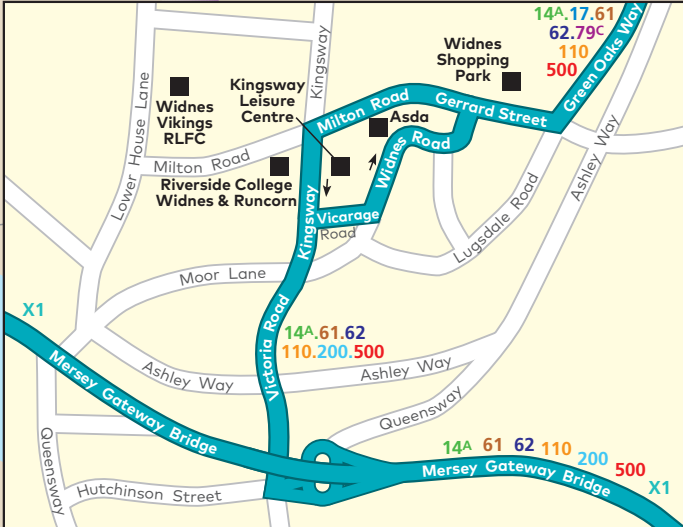

Services in Runcorn & Widnes

general Monday to Friday daytime frequency

- 1** - every 12 minutes
- 2** - every 12 minutes
- 3A, 3C** - every 30 minutes
- 14A** - every 20 minutes
- 17** - every 30 minutes
- 61** - every 30 minutes
- 62** - every 30 minutes
- 79C** - every 20 minutes
- 110** - every 15 minutes
- 200** - every 60 minutes
- 500** - every 15 minutes Murdishaw - Widnes
- 500** - every 30 minutes Murdishaw - Liverpool
- X1** - every 40 minutes
- X30** - every 60 minutes

- variation to main route
- peak journeys only
- Halton Zone Saver