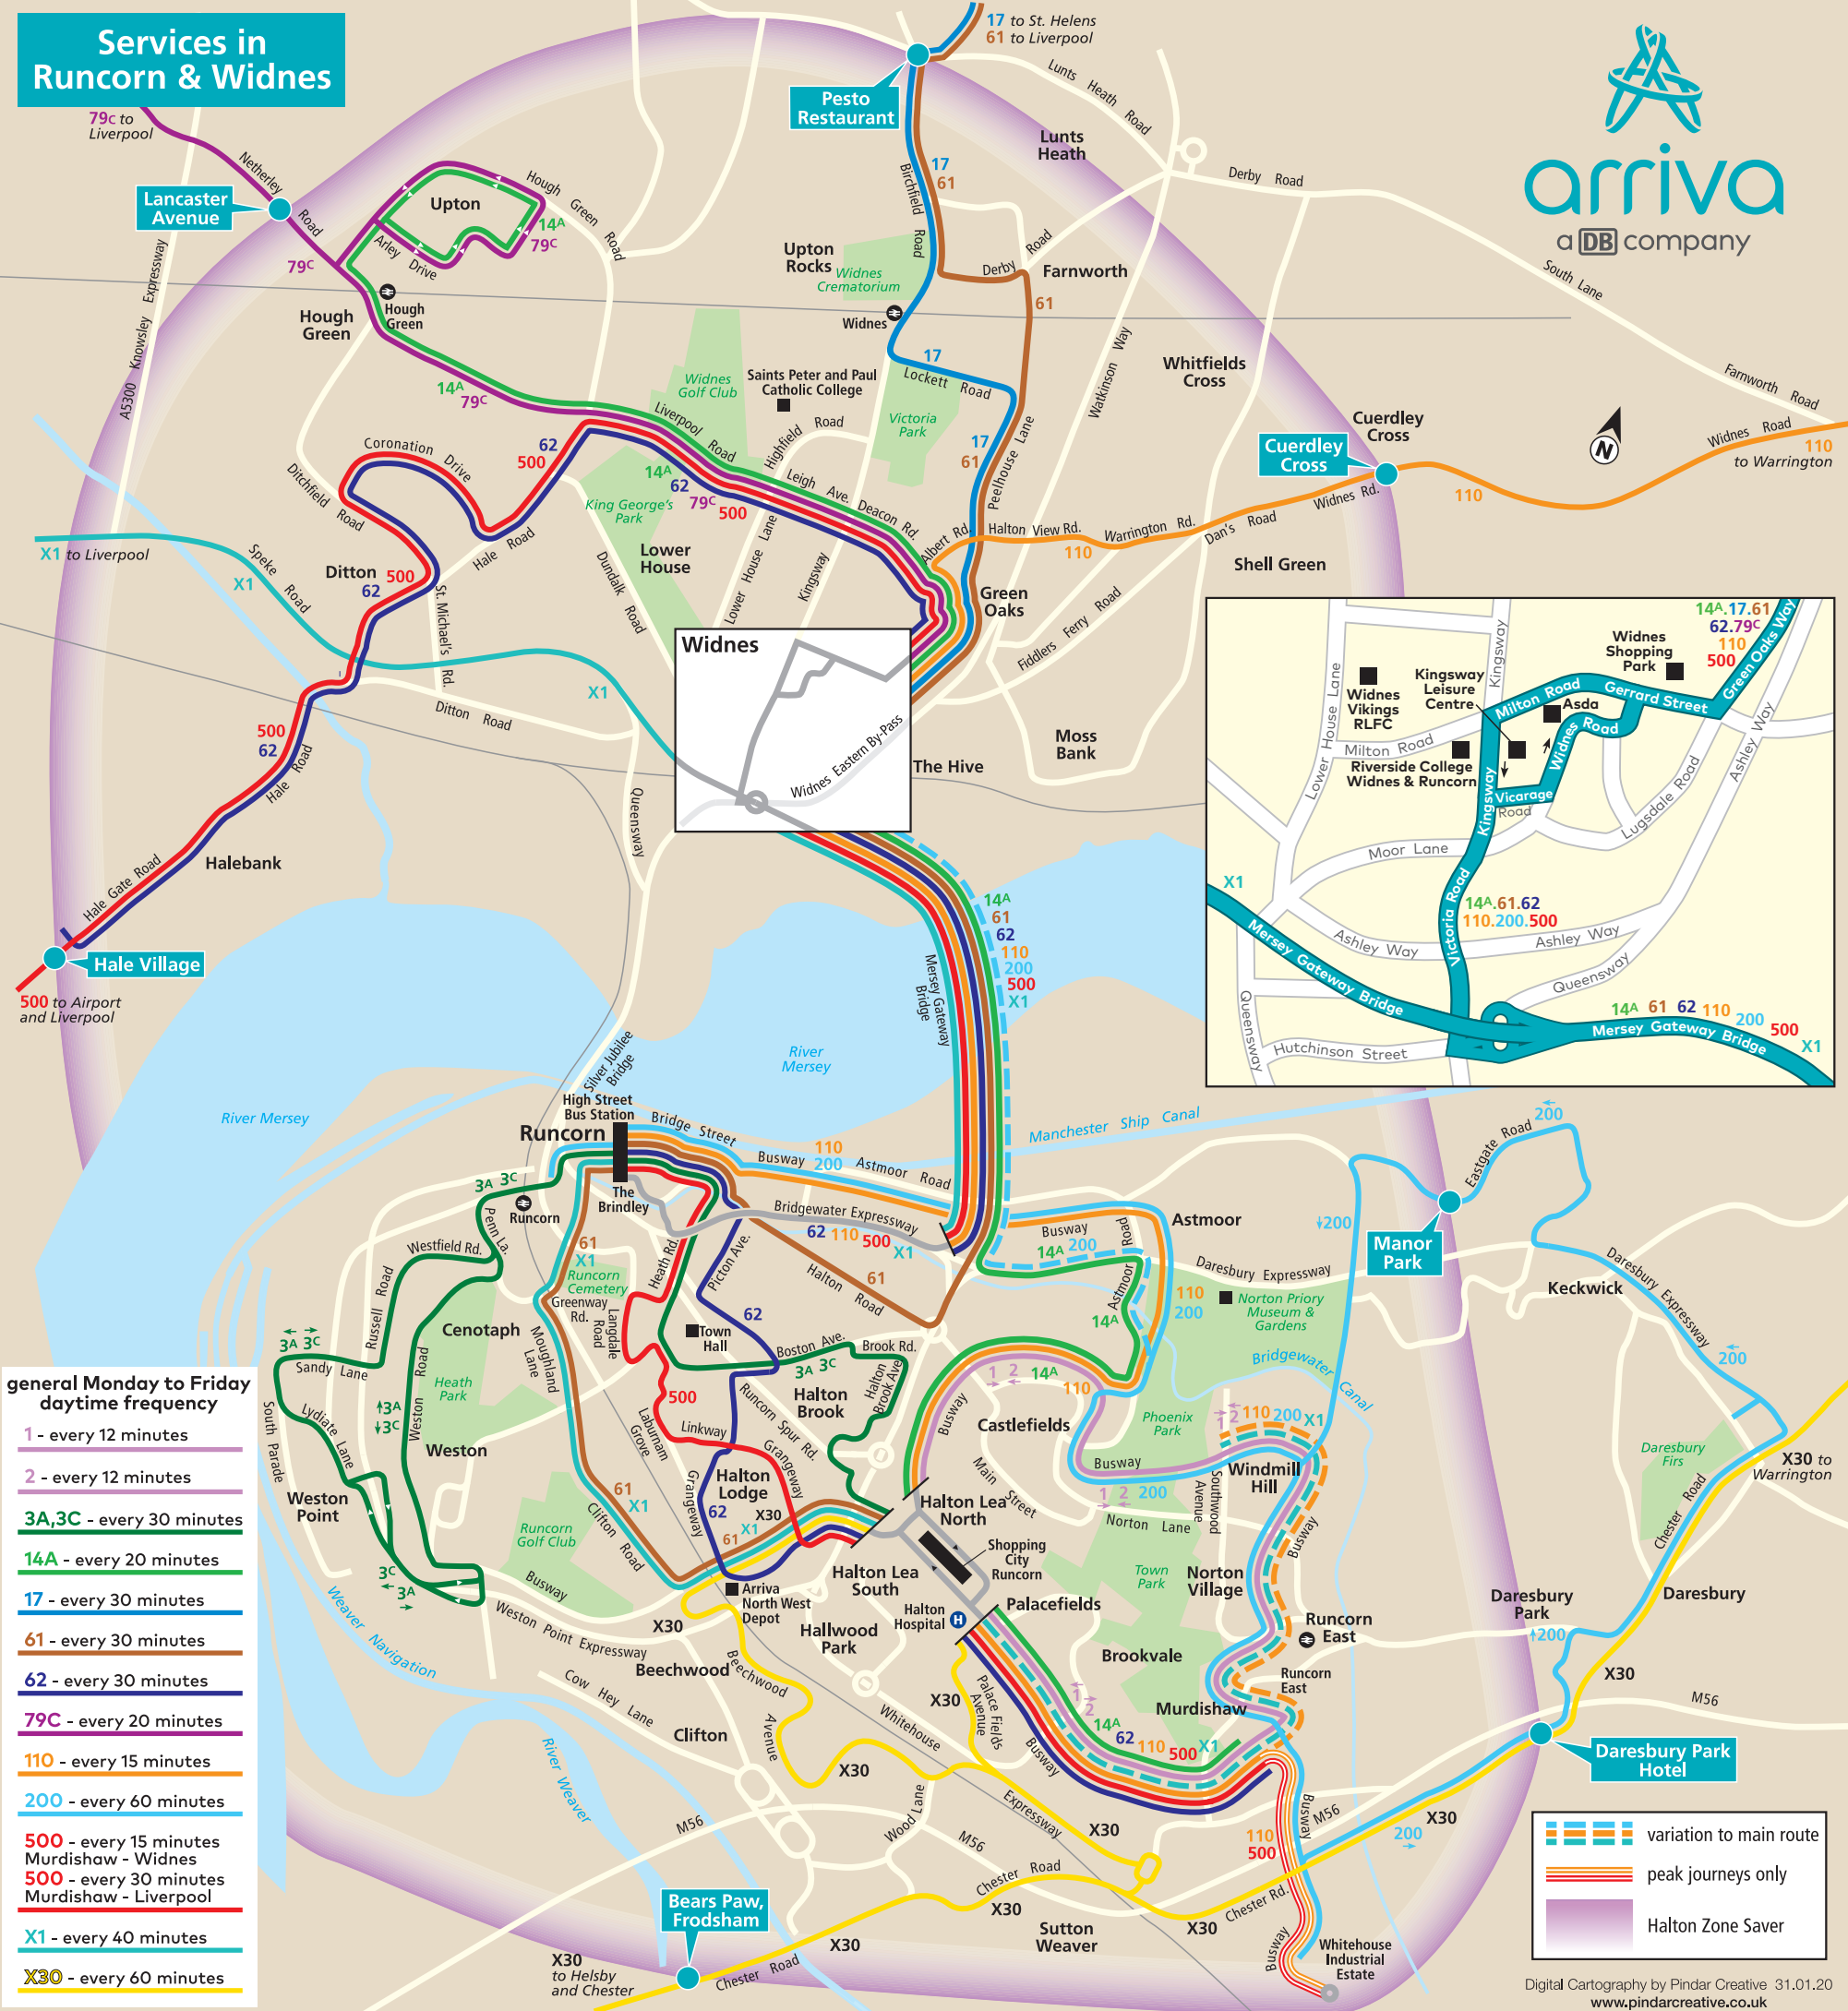

Services in Runcorn & Widnes

general Monday to Friday daytime frequency

- 1** - every 12 minutes
- 2** - every 12 minutes
- 3A, 3C** - every 30 minutes
- 14A** - every 20 minutes
- 17** - every 30 minutes
- 61** - every 30 minutes
- 62** - every 30 minutes
- 79C** - every 20 minutes
- 110** - every 15 minutes
- 200** - every 60 minutes
- 500** - every 15 minutes Murdishaw - Widnes
- 500** - every 30 minutes Murdishaw - Liverpool
- X1** - every 40 minutes
- X30** - every 60 minutes

- variation to main route
- peak journeys only
- Halton Zone Saver