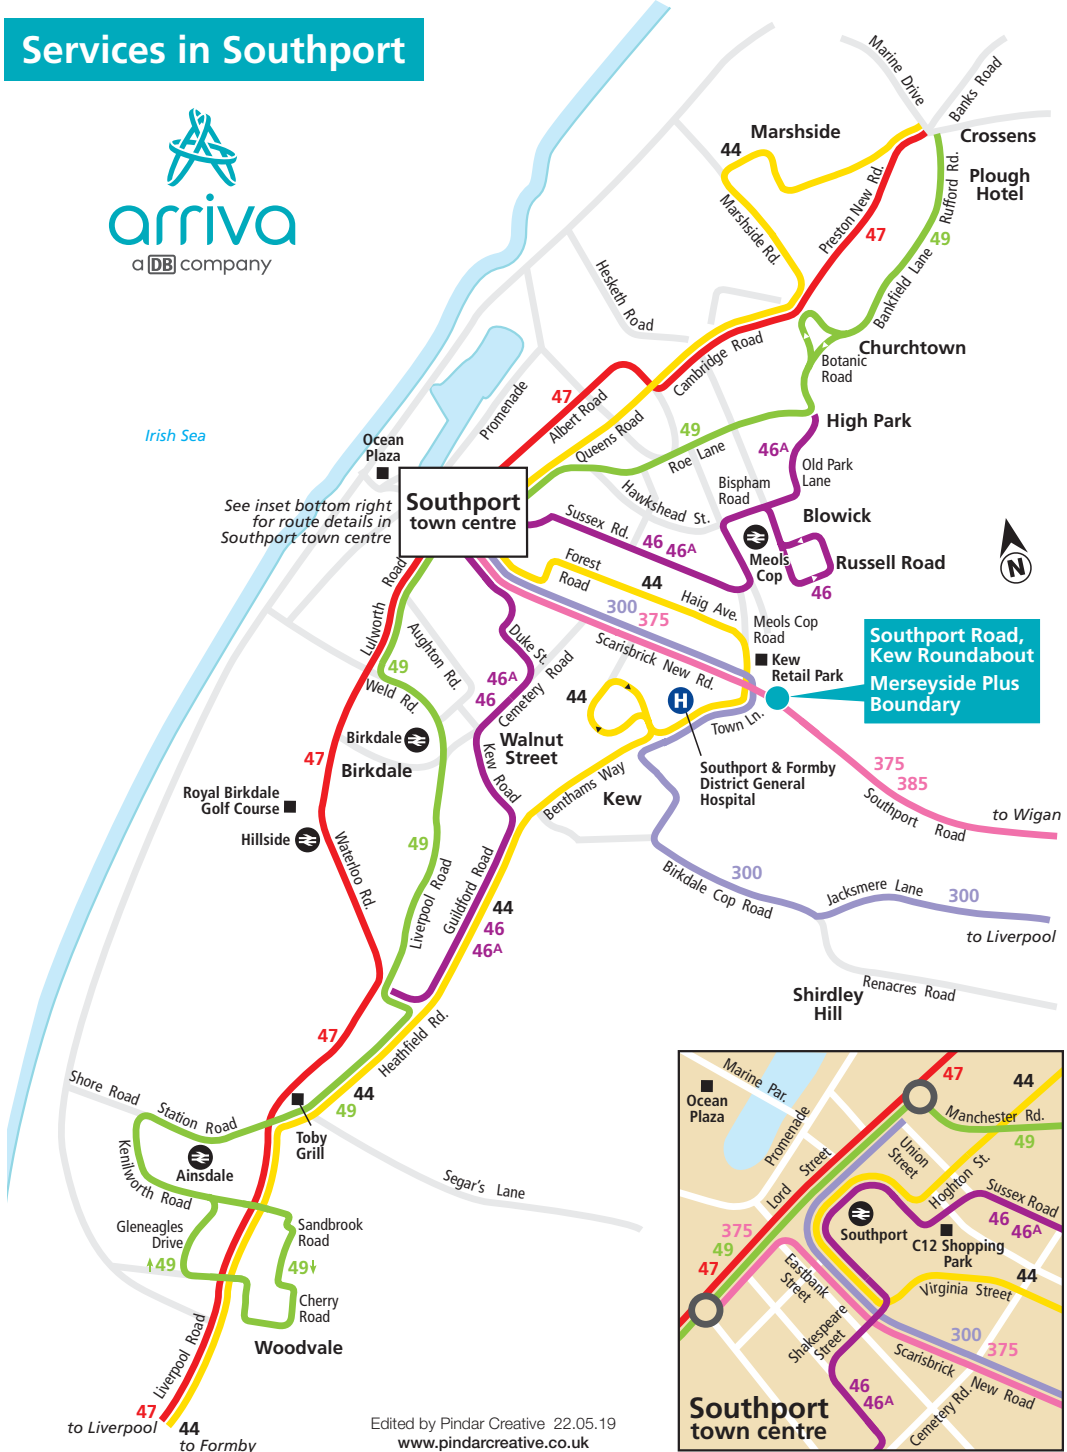

Services in Southport

See inset bottom right for route details in Southport town centre

Southport Road, Kew Roundabout Merseyside Plus Boundary

to Liverpool 47
to Formby 44