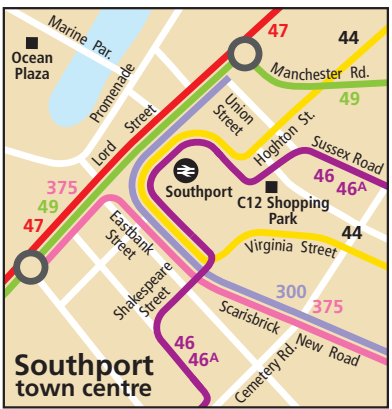

Services in Southport

See inset bottom right for route details in Southport town centre

Southport Road, Kew Roundabout Merseyside Plus Boundary

to Liverpool 47
to Formby 44