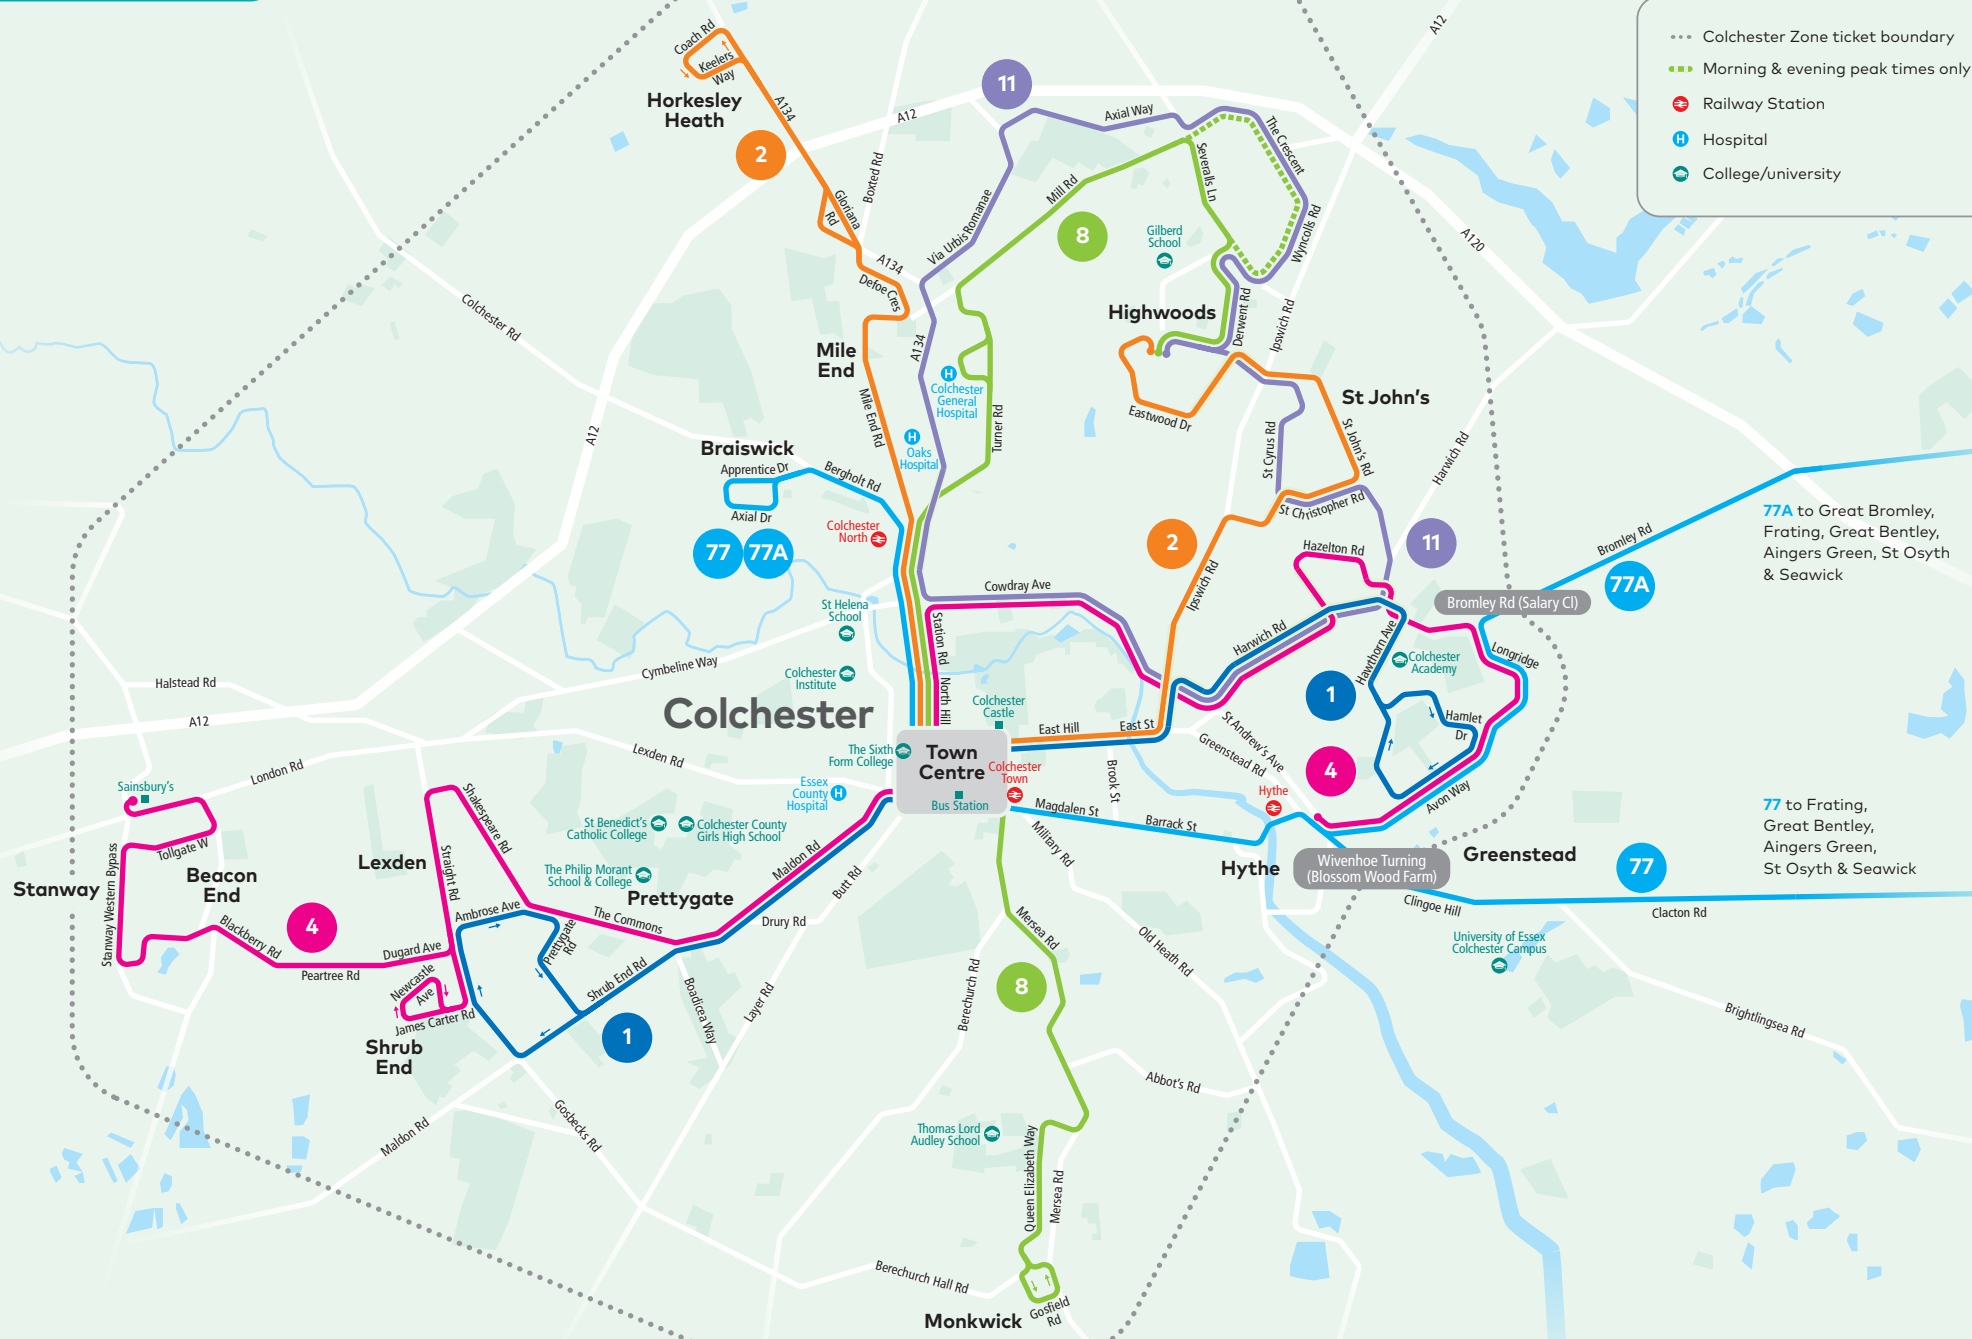

- Colchester Zone ticket boundary
- Morning & evening peak times only
- 🚉 Railway Station
- H Hospital
- 🎓 College/university

77A to Great Bromley, Frating, Great Bentley, Aingers Green, St Osyth & Seawick

77 to Frating, Great Bentley, Aingers Green, St Osyth & Seawick