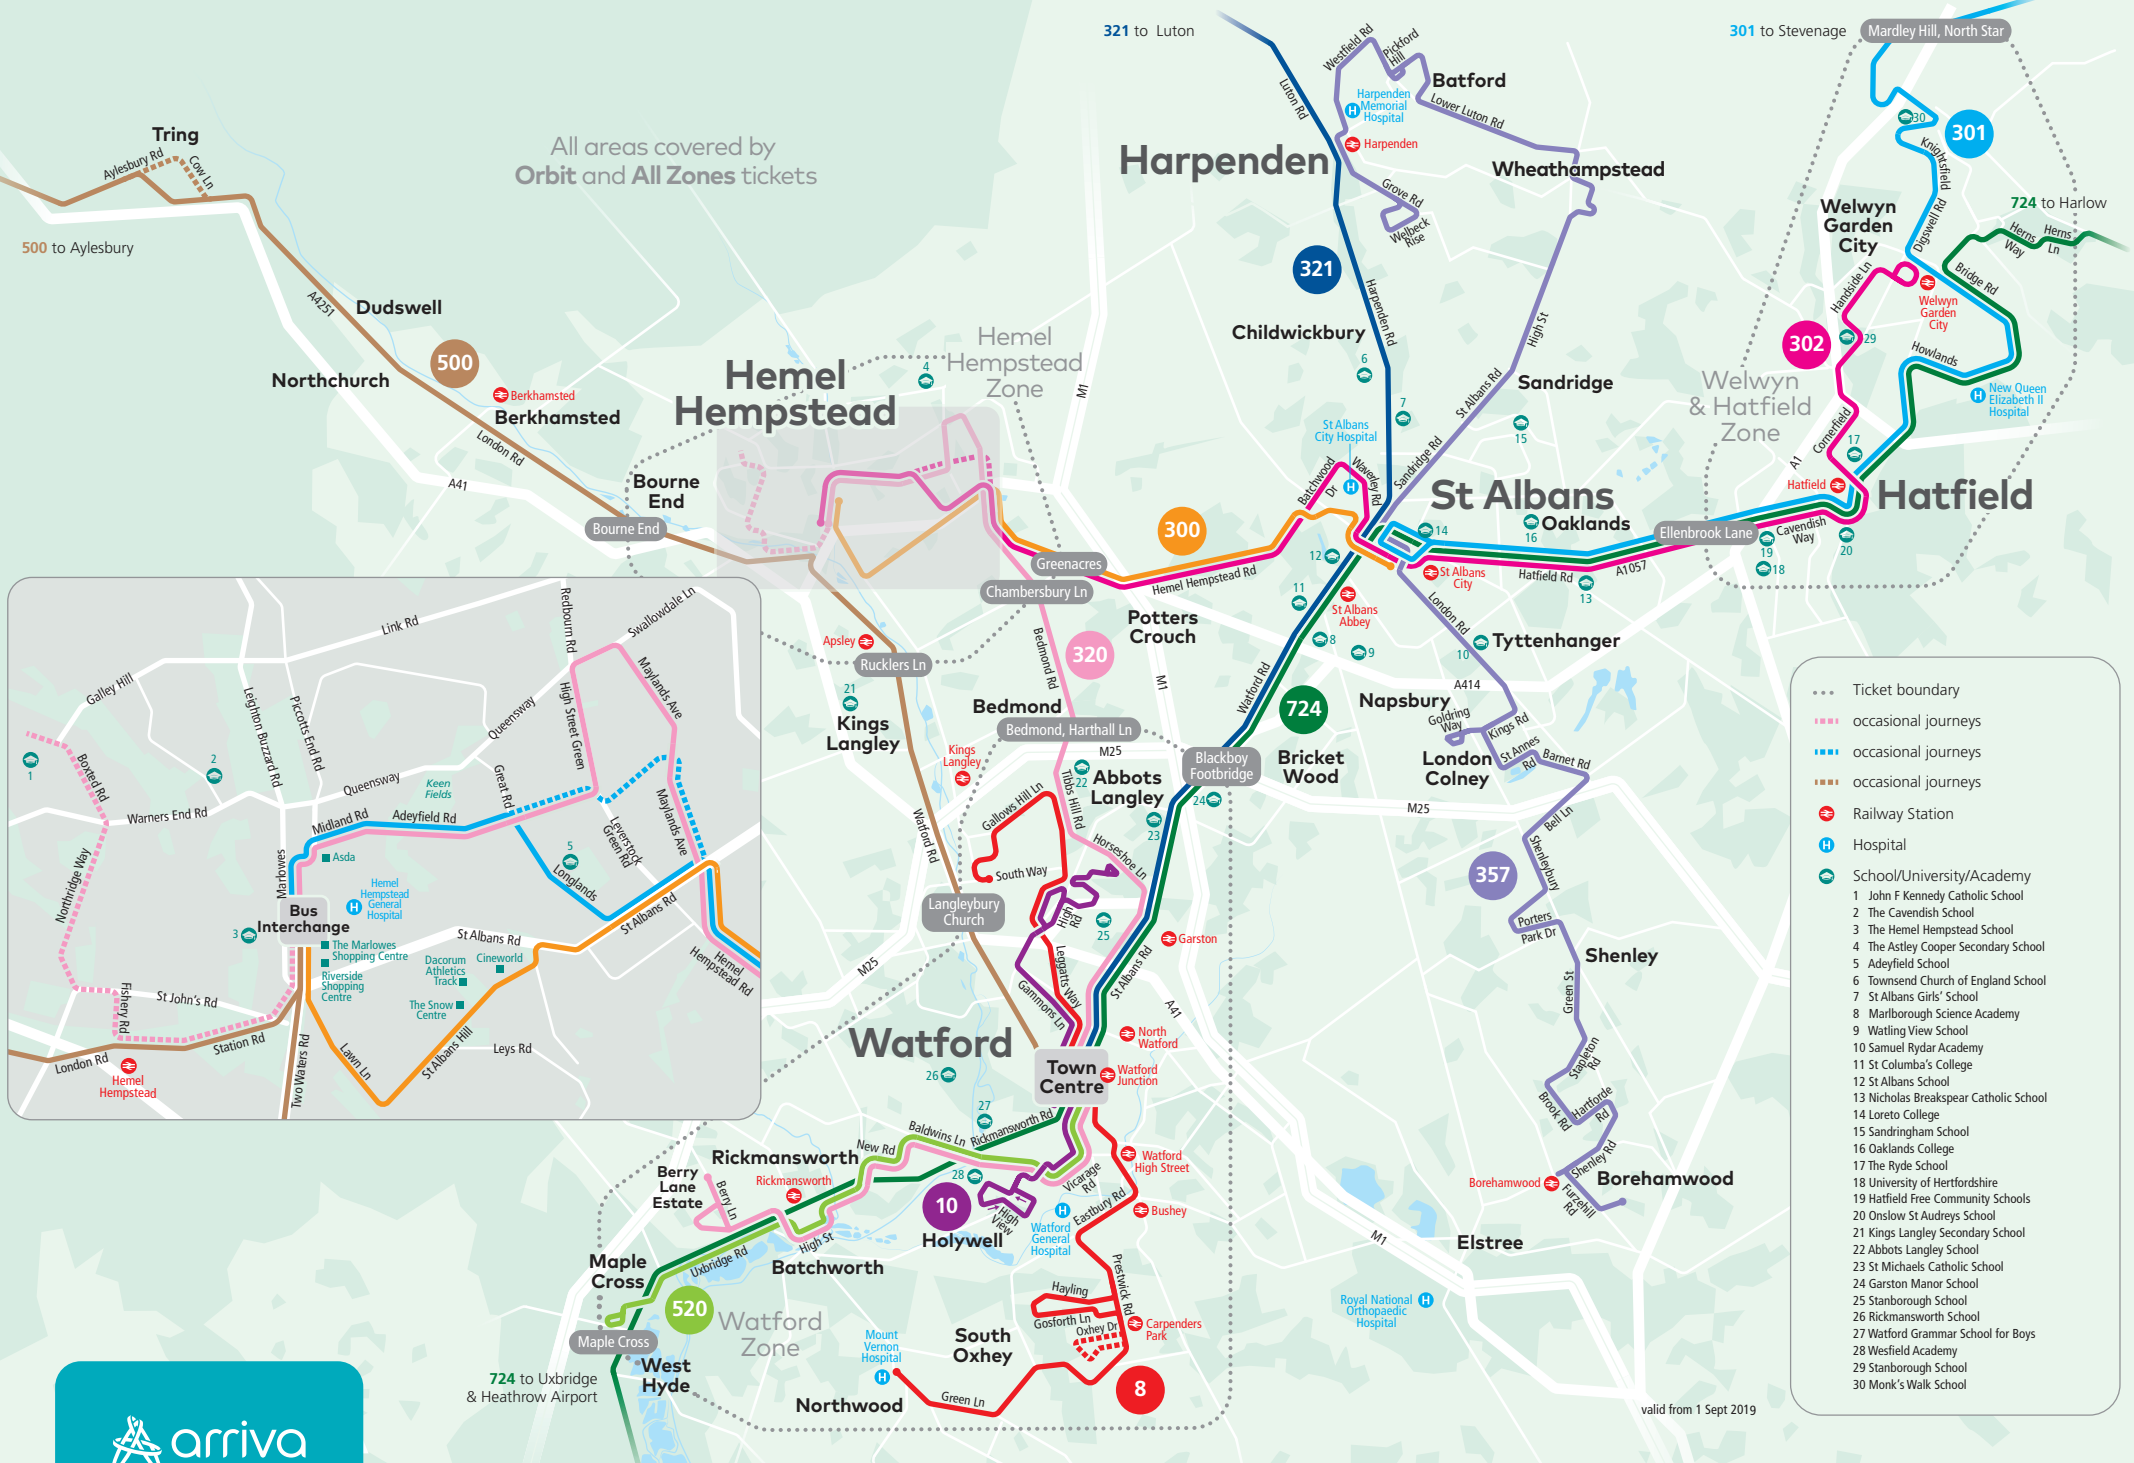

All areas covered by Orbit and All Zones tickets

- Ticket boundary
  - occasional journeys
  - occasional journeys
  - occasional journeys
  - 🚉 Railway Station
  - 🏥 Hospital
  - 🎓 School/University/Academy
- 1 John F Kennedy Catholic School
  - 2 The Cavendish School
  - 3 The Hemel Hempstead School
  - 4 The Astley Cooper Secondary School
  - 5 Adeyfield School
  - 6 Townsend Church of England School
  - 7 St Albans Girls' School
  - 8 Marlborough Science Academy
  - 9 Watling View School
  - 10 Samuel Rydar Academy
  - 11 St Columba's College
  - 12 St Albans School
  - 13 Nicholas Breakspear Catholic School
  - 14 Loreto College
  - 15 Sandringham School
  - 16 Oaklands College
  - 17 The Ryde School
  - 18 University of Hertfordshire
  - 19 Hatfield Free Community Schools
  - 20 Onslow St Audreys School
  - 21 Kings Langley Secondary School
  - 22 Abbots Langley School
  - 23 St Michaels Catholic School
  - 24 Garston Manor School
  - 25 Stanborough School
  - 26 Rickmansworth School
  - 27 Watford Grammar School for Boys
  - 28 Westfield Academy
  - 29 Stanborough School
  - 30 Monk's Walk School

valid from 1 Sept 2019

Our main services in West Herts