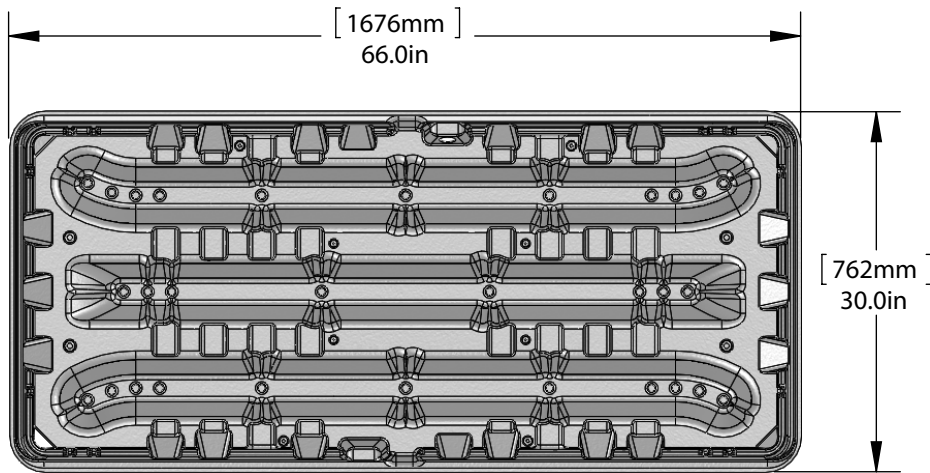

5

4

3

2

1

C

C

B

B

SCALE 1:16

NOTES:

- Extreme Temperature Durability (-40°F to 260°F).
- High Tensile Strength.
- Crack/Split/Leak/Rust Resistant.
- Self Extinguishing.
- Made With Pride in the USA

ENGINEERING	NAME	DATE
DRAWN BY ENG.	JK	06/03/13
CHECKED BY ENG.	LC	06/03/13
ENG APPR.	CC	06/03/13
MFG APPR.	CC	06/03/13

2601 Spenwick Drive,
Houston, TX 77055
800-231-3345

TITLE:
GOLIATH FURNACE 30 X 66

UNLESS OTHERWISE SPECIFIED:

PROPRIETARY AND CONFIDENTIAL

DIMENSIONS ARE IN INCHES
TOLERANCES:
FRACTIONAL ±.032
ANGULAR: MACH ±.5° BEND ±2°
TWO PLACE DECIMAL ±.010
THREE PLACE DECIMAL ±.005

SIZE
A

SCALE: 1:16

SHEET 1 OF 1

5

4

3

2

1