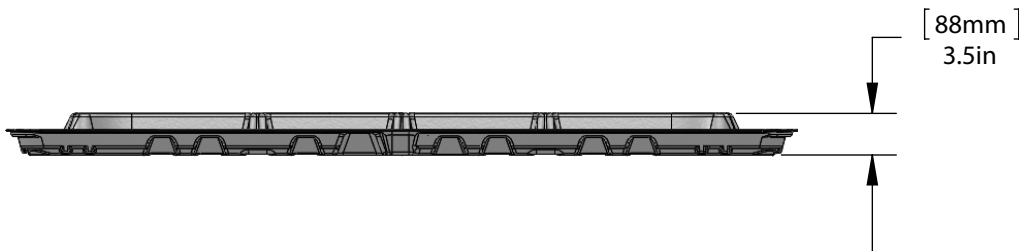

B

SCALE 1:16

NOTES:

- Extreme Temperature Durability (-40°F to 260°F).
- High Tensile Strength.
- Crack/Split/Leak/Rust Resistant.
- Self Extinguishing.
- Made With Pride in the USA

ENGINEERING	NAME	DATE
DRAWN BY ENG.	JK	06/03/13
CHECKED BY ENG.	LC	06/03/13
ENG APPR.	CC	06/03/13
MFG APPR.	CC	06/03/13