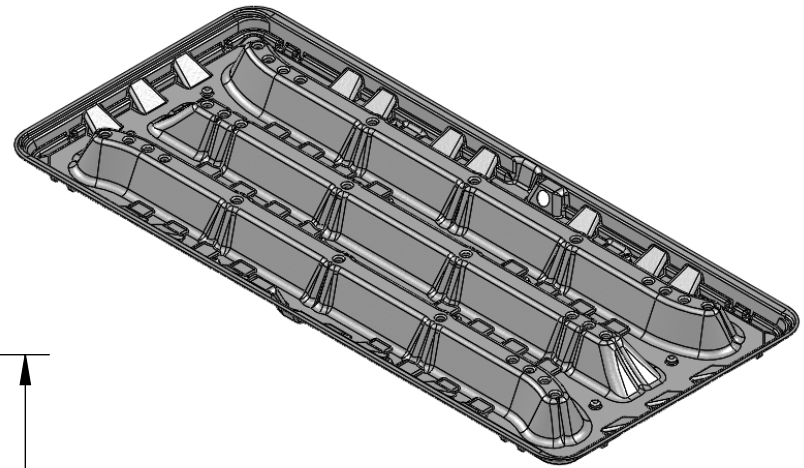

5

4

3

2

1

C

C

B

B

SCALE 1:16

NOTES:

- Extreme Temperature Durability (-40°F to 260°F).
- High Tensile Strength.
- Crack/Split/Leak/Rust Resistant.
- Self Extinguishing.
- Made With Pride in the USA

ENGINEERING	NAME	DATE
DRAWN BY ENG.	JK	06/03/13
CHECKED BY ENG.	LC	06/03/13
ENG APPR.	CC	06/03/13
MFG APPR.	CC	06/03/13

2601 Spenwick Drive,
Houston, TX 77055
800-231-3345

TITLE:
GOLIATH FURNACE 30 X 66

UNLESS OTHERWISE SPECIFIED:

PROPRIETARY AND CONFIDENTIAL

DIMENSIONS ARE IN INCHES
TOLERANCES:
FRACTIONAL ±.032
ANGULAR: MACH ±.5° BEND ±2°
TWO PLACE DECIMAL ±.010
THREE PLACE DECIMAL ±.005

SIZE
A

SCALE: 1:16

SHEET 1 OF 1

5

4

3

2

1