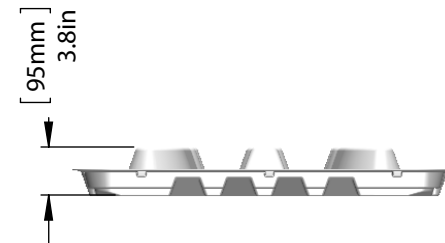

C

B

C

B

NOTES:

- Extreme Temperature Durability (-40°F to 260°F).
- High Tensile Strength.
- Crack/Split/Leak/Rust Resistant.
- Self Extinguishing.
- Made With Pride in the USA

UNLESS OTHERWISE SPECIFIED:	
DIMENSIONS ARE IN INCHES	
TOLERANCES:	
FRACTIONAL	±.032
ANGULAR: MACH	±.5° BEND ±2°
TWO PLACE DECIMAL	±.010
THREE PLACE DECIMAL	±.005
INTERPRET GEOMETRIC TOLERANCING PER: ANS1 Y14.5, 1994	