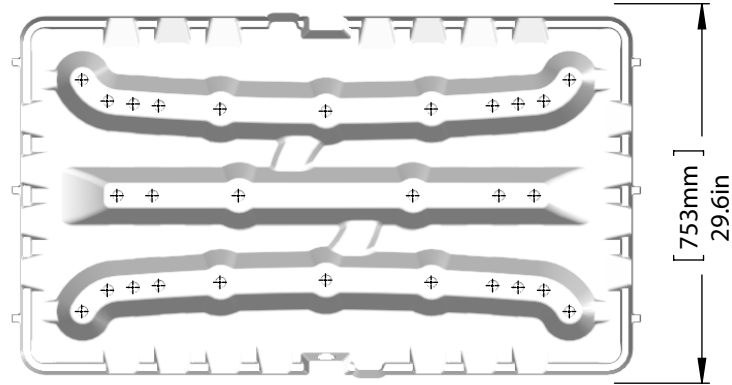

C

B

C

B

NOTES:

- Extreme Temperature Durability (-40°F to 260°F).
- High Tensile Strength.
- Crack/Split/Leak/Rust Resistant.
- Self Extinguishing.
- Made With Pride in the USA

UNLESS OTHERWISE SPECIFIED:	
DIMENSIONS ARE IN INCHES	
TOLERANCES:	
FRACTIONAL	±.032
ANGULAR: MACH	±.5° BEND ±2°
TWO PLACE DECIMAL	±.010
THREE PLACE DECIMAL	±.005
INTERPRET GEOMETRIC TOLERANCING PER: ANS1 Y14.5, 1994	

ENGINEERING	NAME	DATE
DRAWN BY ENG.	DS	4/03/12
CHECKED BY ENG.	JK	4/03/12
ENG APPR.	CC	4/03/12
MFG APPR.	CC	4/03/12

2601 Spenwick Drive,
Houston, TX 77055
800-231-3345

TITLE: AG-GOLIATH VALUE SERIES: 30x50 SPECIFICATION SHEET		
SIZE A	SCALE: 1:10	SHEET 1 OF 1