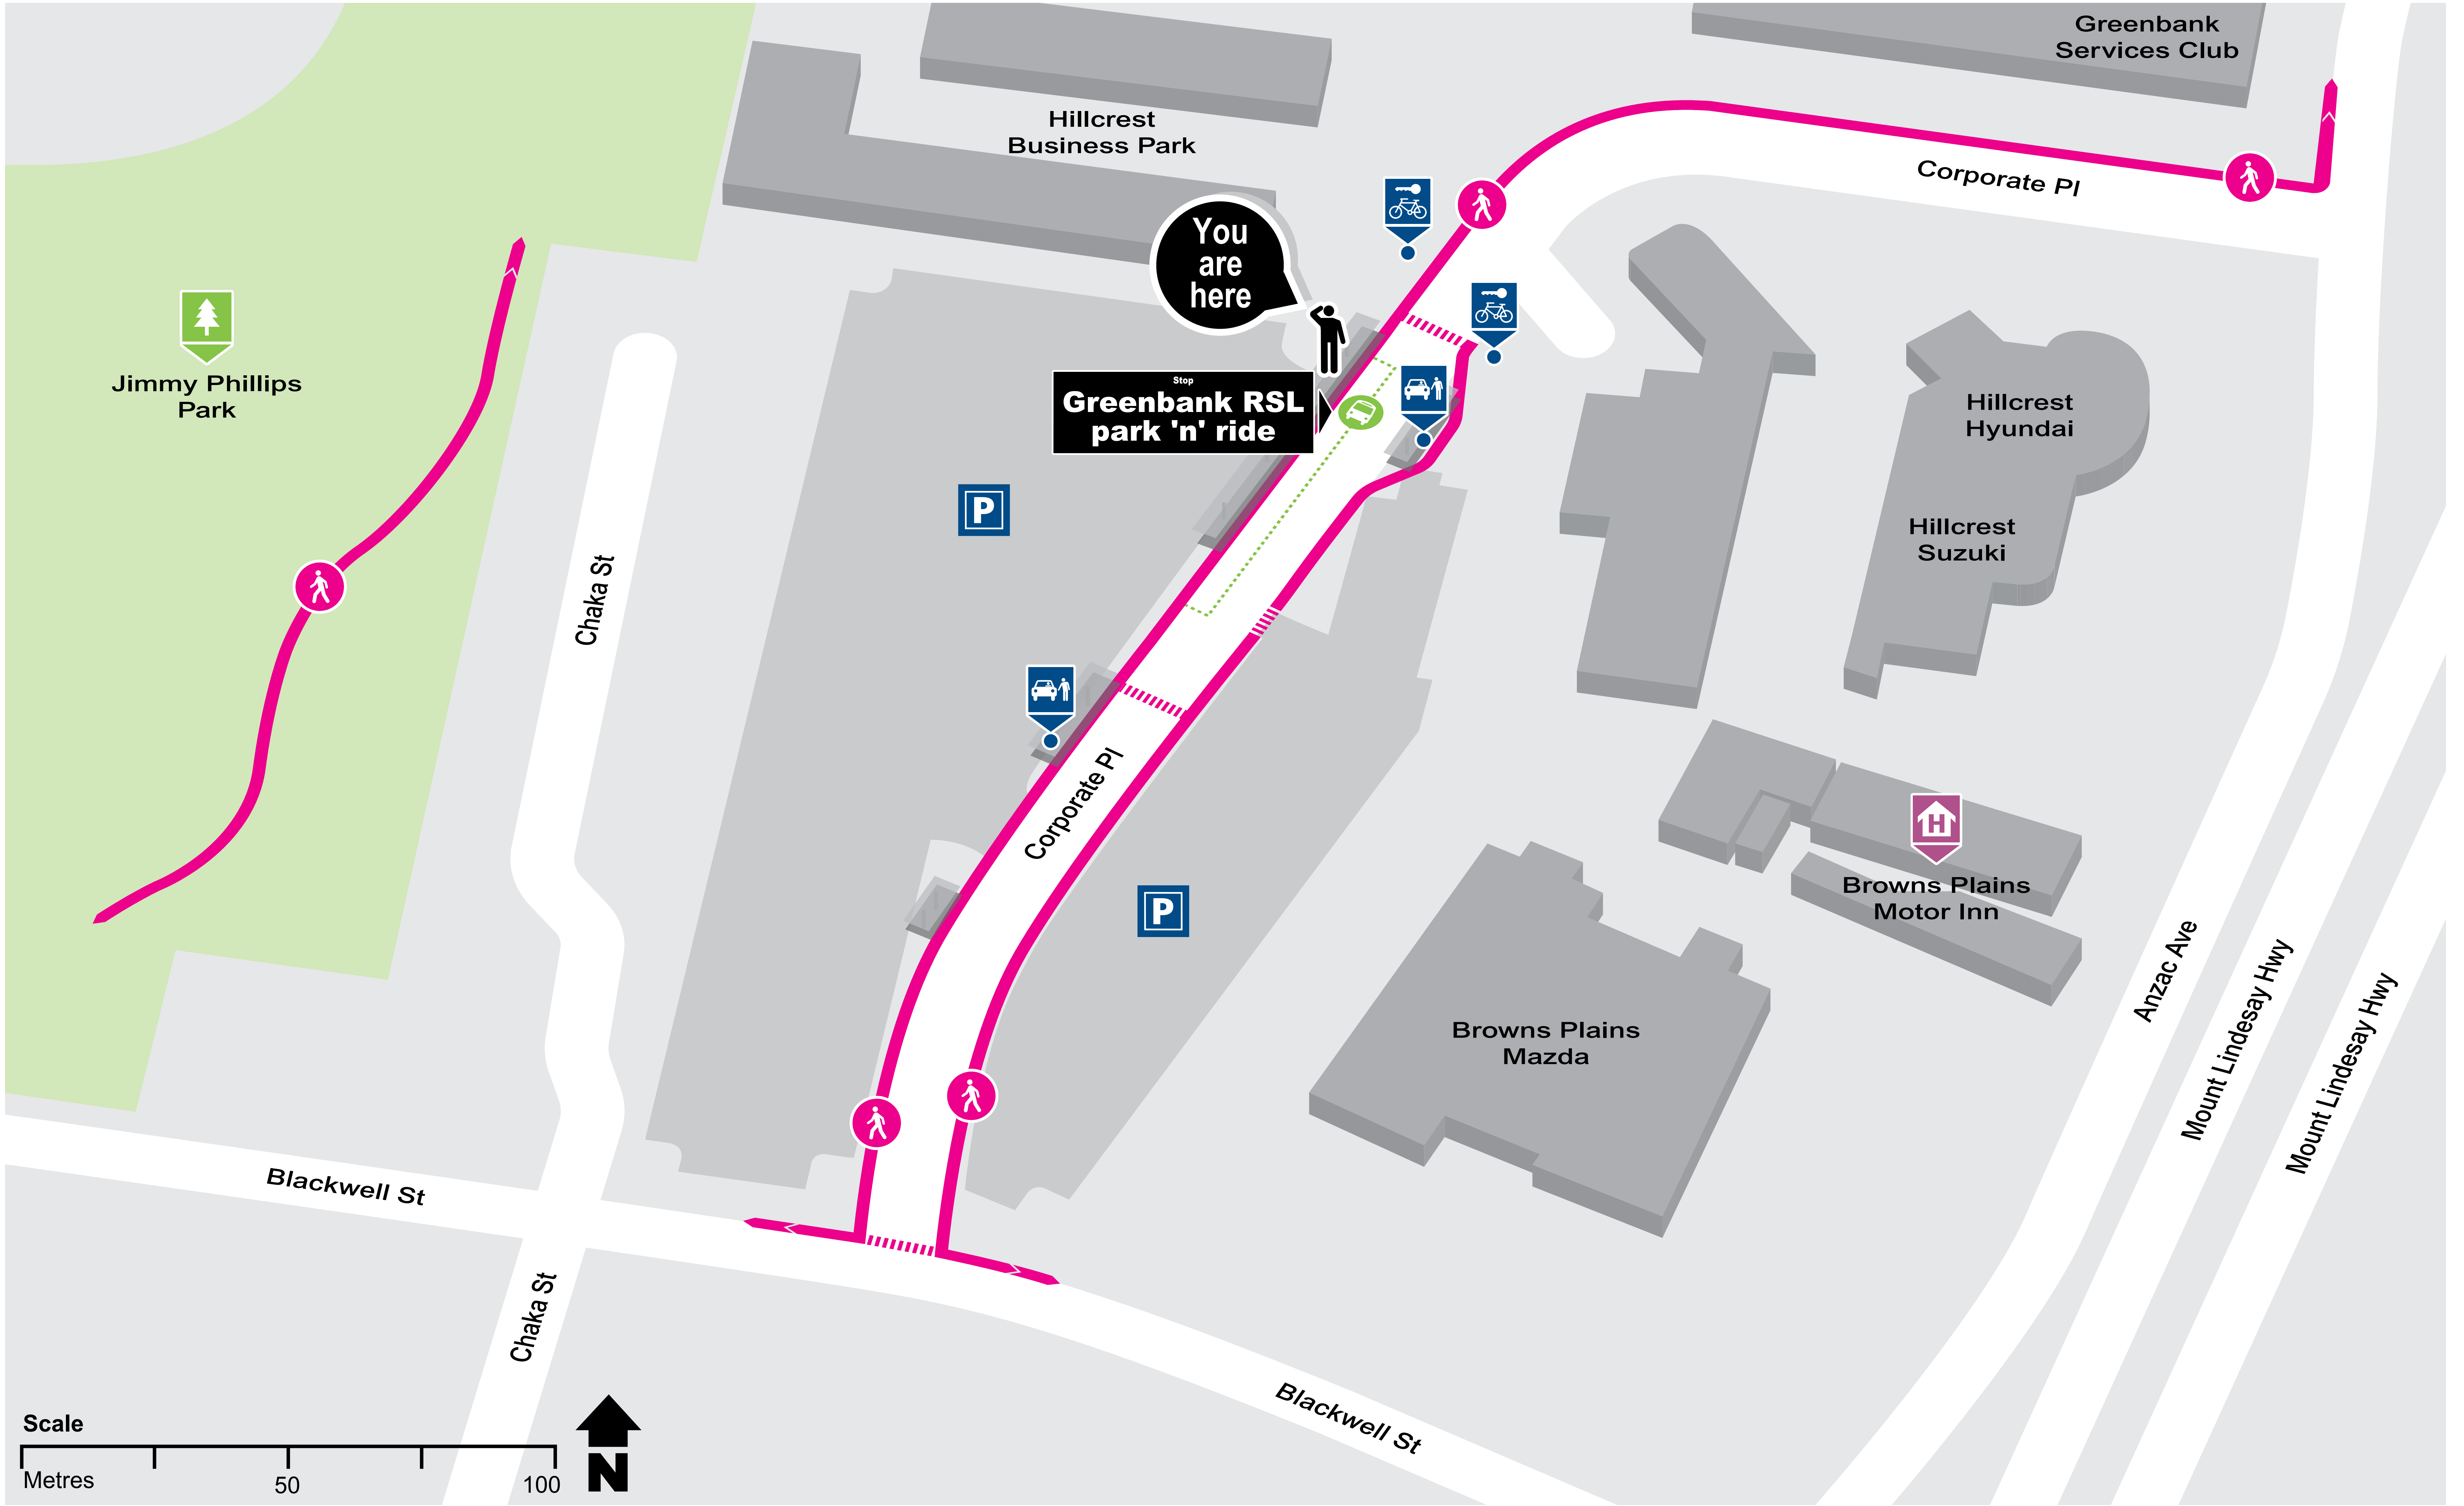

Greenbank RSL park 'n' ride locality map

Effective September 2021

Key

-  bus stop
-  train line
-  pedestrian path
-  school
-  medical centre
-  shops
-  post office
-  library
-  church
-  hotel
-  park or reserve
-  park 'n' ride
-  kiss 'n' ride
-  bike rack