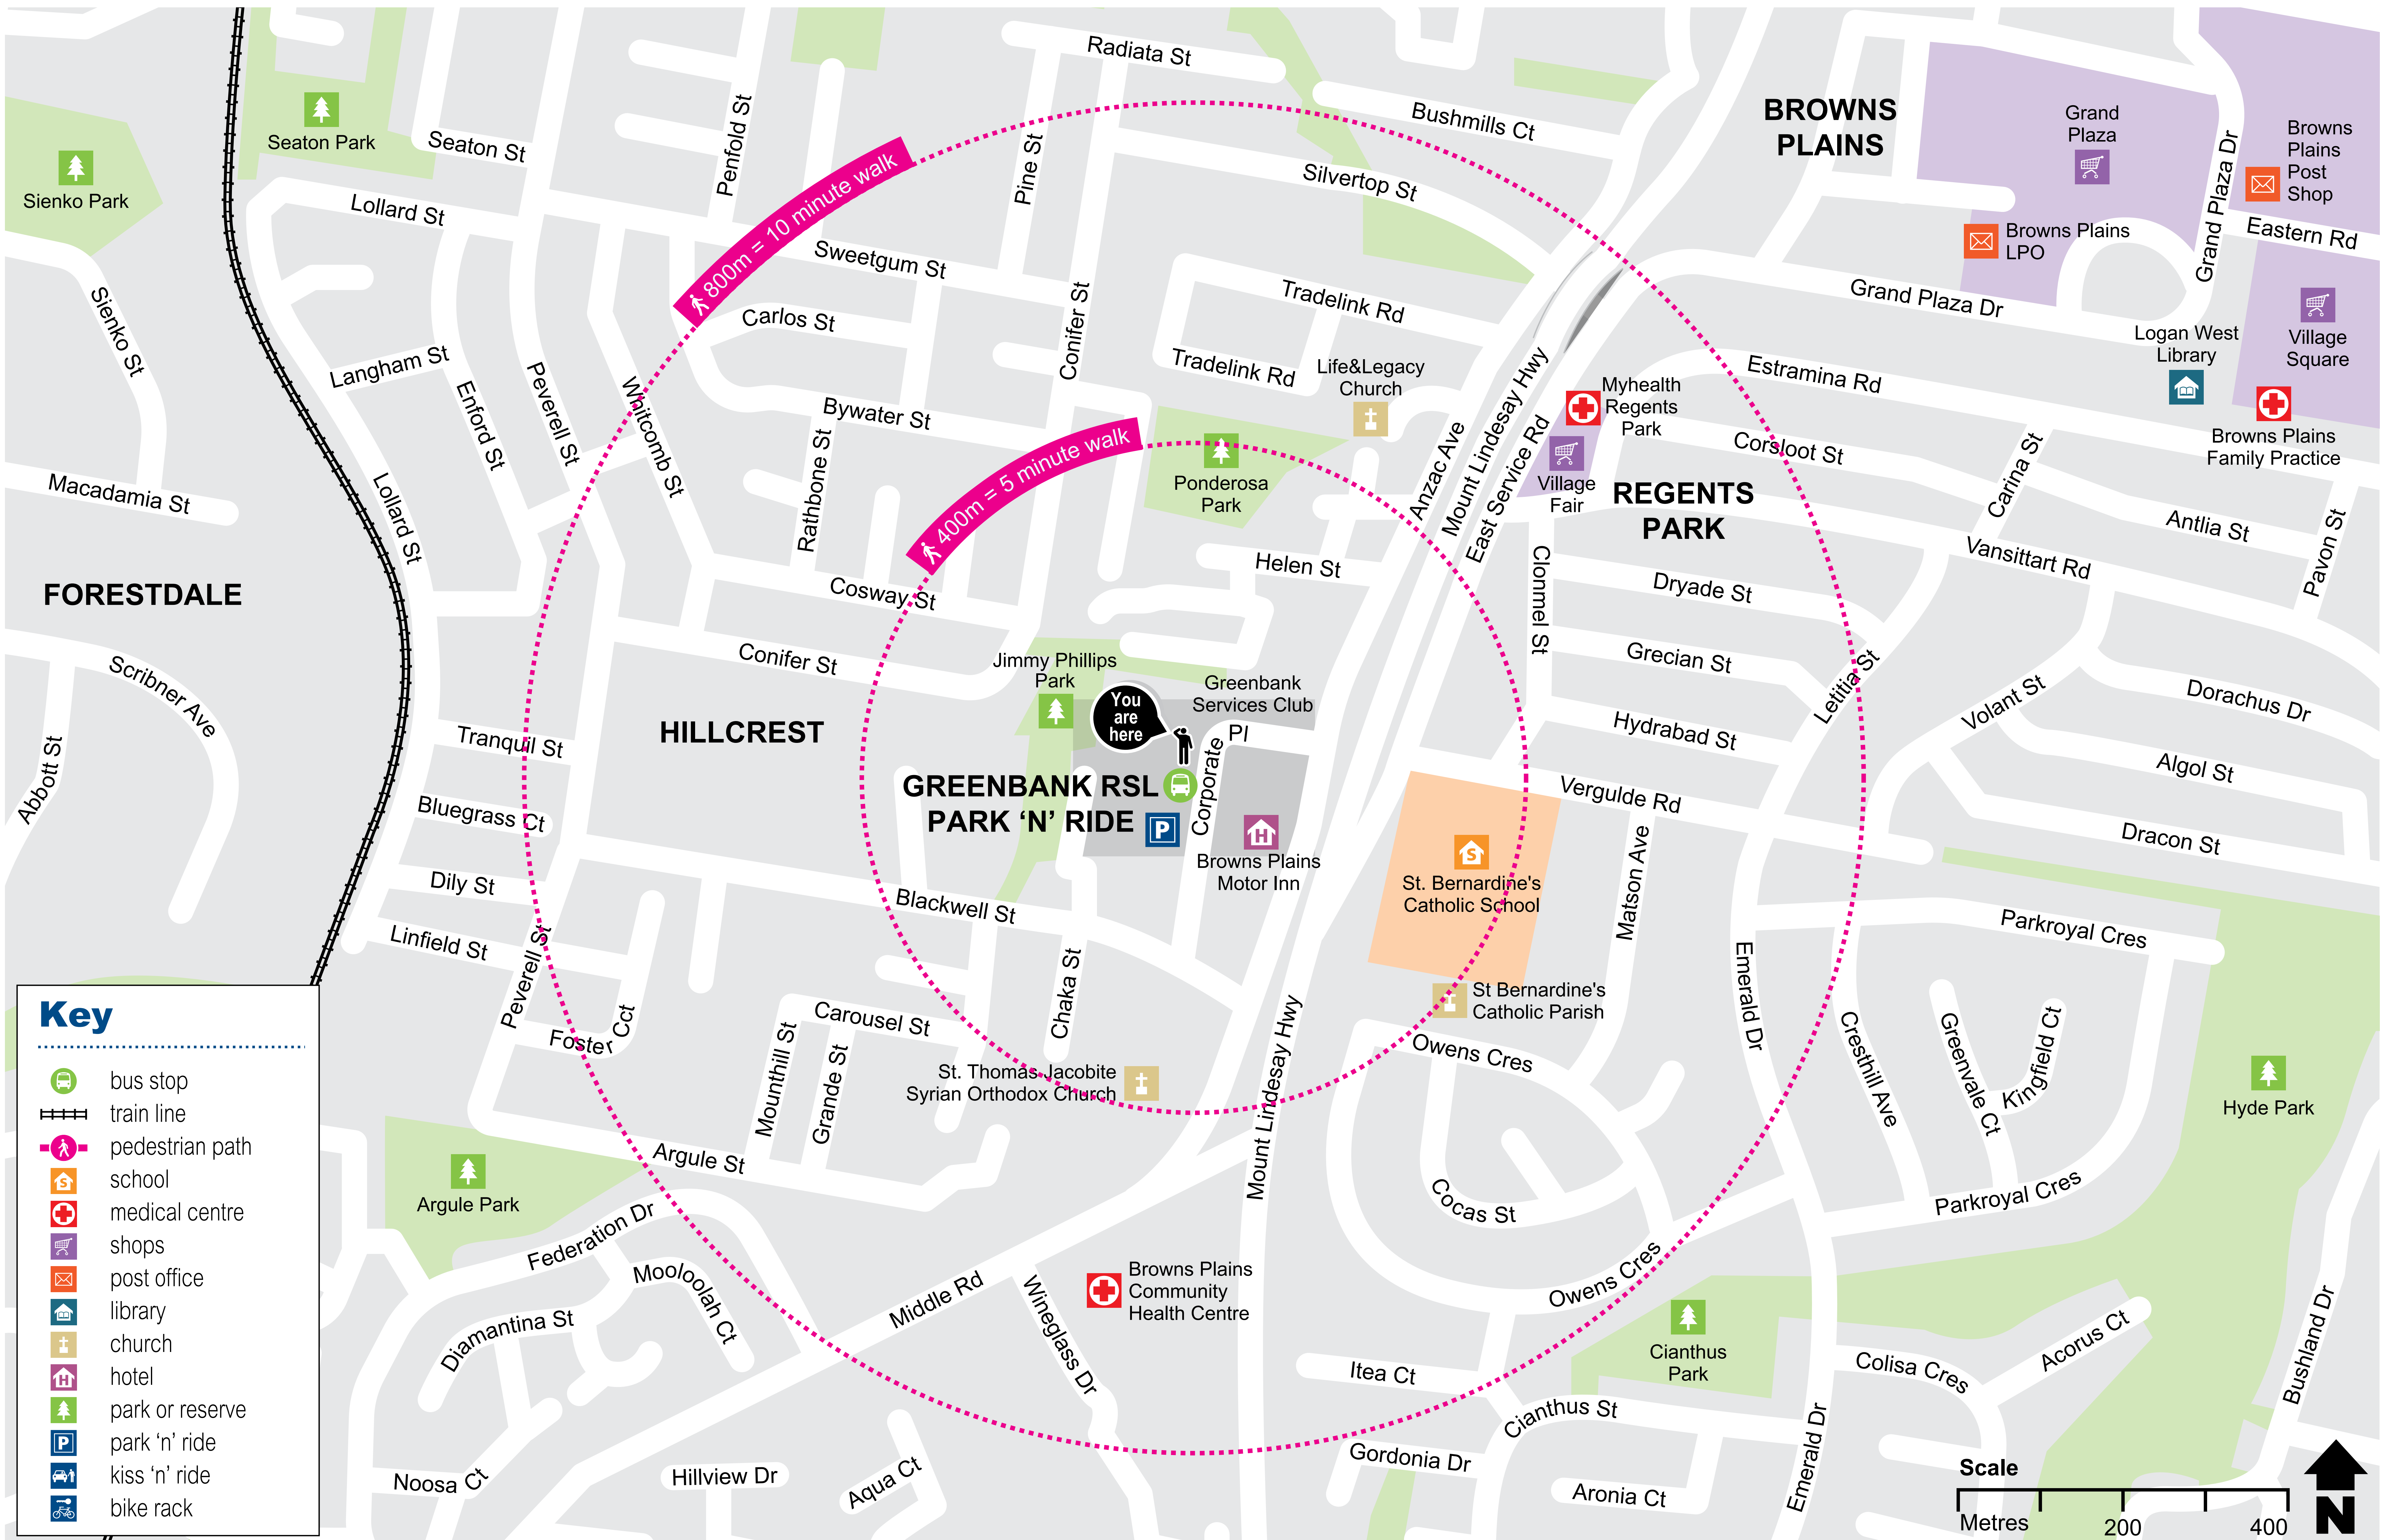

Greenbank RSL park 'n' ride locality map

Effective September 2021

Key

-  bus stop
-  train line
-  pedestrian path
-  school
-  medical centre
-  shops
-  post office
-  library
-  church
-  hotel
-  park or reserve
-  park 'n' ride
-  kiss 'n' ride
-  bike rack

mytranslink app • translink.com.au • 13 12 30