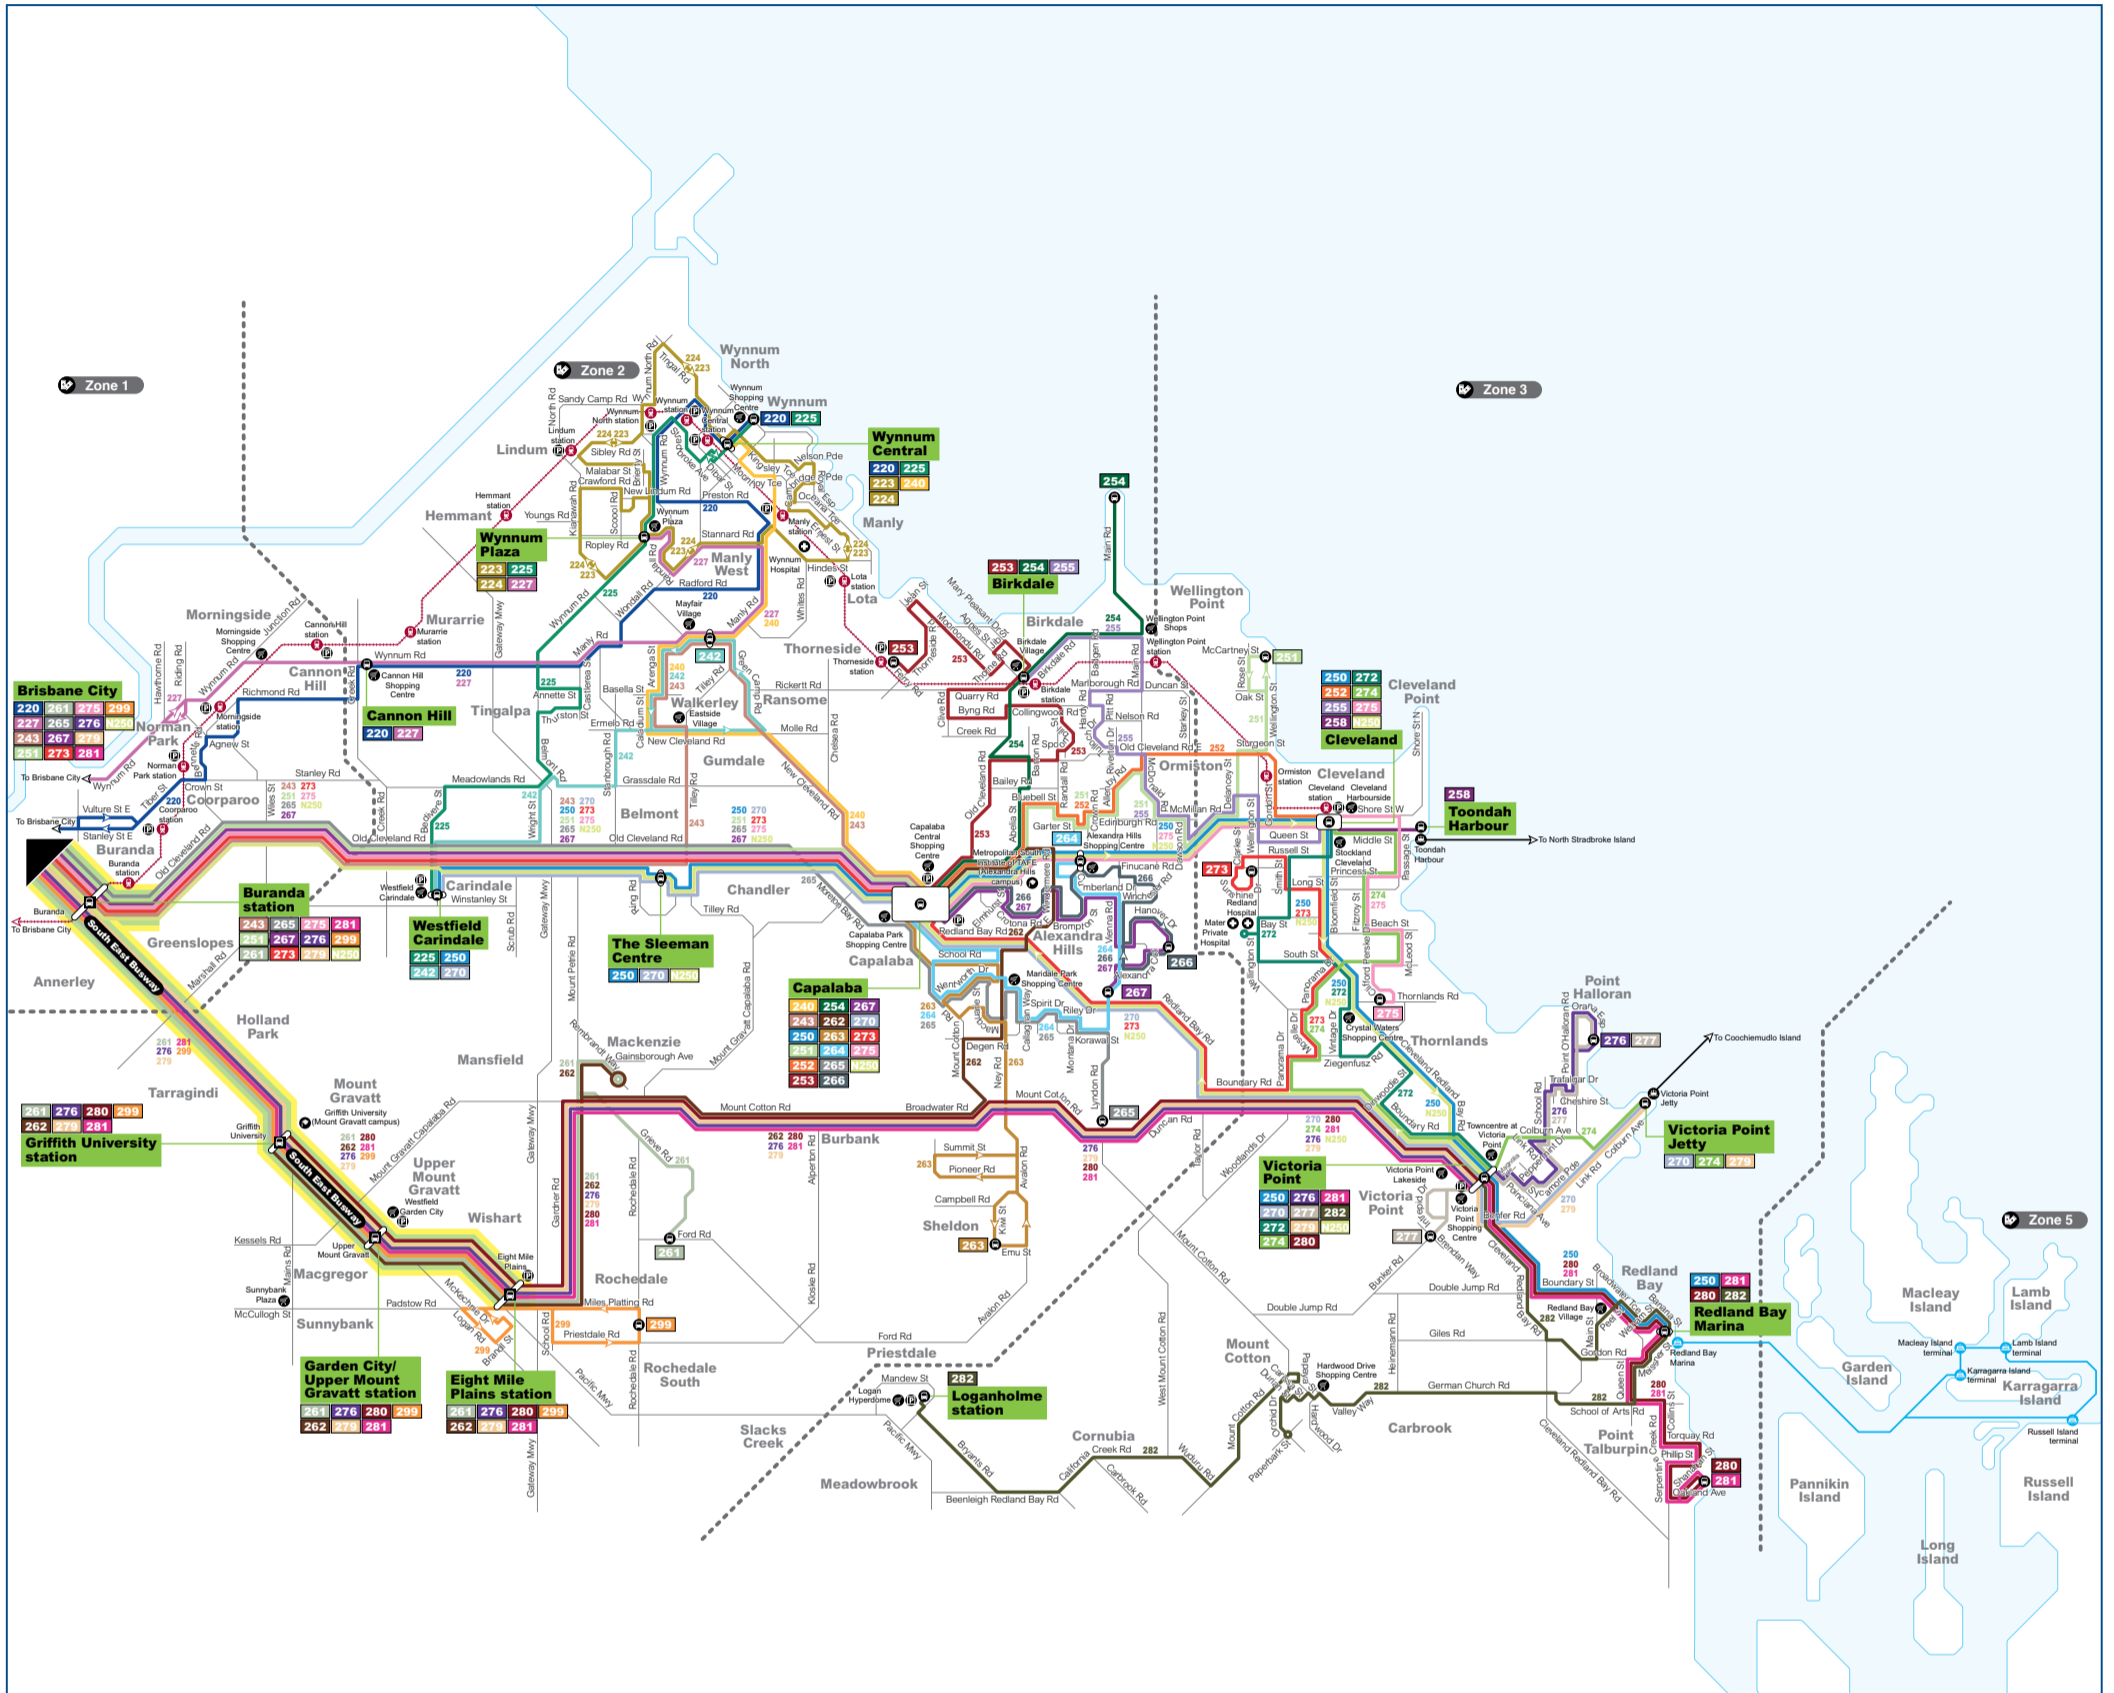

Eastern Region network map

Effective 5 October 2021

Key

Bus routes

- 220 Wynnun to Brisbane City
- 223 Wynnun Manly (clockwise loop)
- 224 Wynnun Manly (anti-clockwise loop)
- 225 Wynnun to Carindale
- 227 Wynnun to Brisbane City
- 240 Capalaba to Wynnun
- 242 Walkerley to Carindale
- 243 Capalaba to Brisbane City
- 250 Redland Bay to Carindale
- 251 Ormiston to Brisbane City via Alexandra Hills
- 252 Capalaba to Cleveland via Ormiston & Alexandra Hills
- 253 Capalaba to Thorneside
- 254 Capalaba to Wellington Point
- 255 Cleveland to Birkdale via Wellington Point
- 258 Toondah Harbour to Cleveland
- 261 Mackenzie to Brisbane City
- 262 Capalaba to Griffith University station
- 263 Capalaba to Sheldon (Avalon Rd)
- 264 Capalaba to Alexandra Hills via Maridale Park
- 265 Sheldon to Brisbane City
- 266 Alexandra Hills to Capalaba
- 267 Alexandra Hills to Brisbane City
- 270 Victoria Point Jetty to Carindale
- 272 Victoria Point to Cleveland via Redland Hospital
- 273 Cleveland to Brisbane City via Redland Bay Rd
- 274 Victoria Point Jetty to Cleveland via Thornlands
- 275 Thornlands to Brisbane City via Cleveland & Capalaba
- 276 Victoria Point to Brisbane City via Point Halloran
- 277 Victoria Point to Point Halloran
- 279 Victoria Point Jetty to Brisbane City via Eight Mile Plains
- 280 Point Talburpin to Griffith University via Upper Mt Gravatt
- 281 Point Talburpin to Brisbane City via Upper Mt Gravatt
- 282 Victoria Point to Loganholme station via Redland Bay
- 289 Rochedale to Brisbane City
- N250 Fortitude Valley to Victoria Point (NightLink)

- Southern Moreton Bay Island ferry service and terminal
- These services are limited stops - refer to timetable for details
- zone boundary
- bus terminus
- train line & station
- hospital
- park 'n' ride
- attraction
- education institution