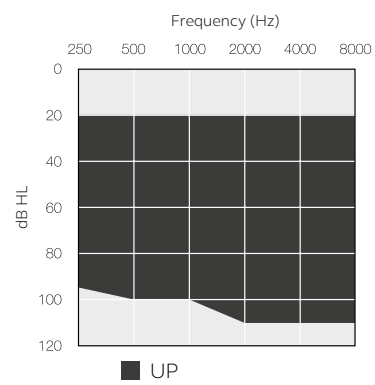

Model	KE3ITE-DW	KE2ITE-DW
Device Configurations		
Battery size	312/13 Zinc-Air	
Receiver power levels	MP, HP & UP	
Control Options	Push button, Volume control, Telecoil	
Audiological Features		
WARP compression (WDRC) - number of channels	8	6
Soft Switching	●	●
Multiscope Adaptive Directionality	●	
Adaptive Directionality		●
Environmental Classifier	●	●
DFS Ultra II	●	●
Noise Tracker II	●	●
Wind Guard	●	●
Expansion	●	●
Synchronized Acceptance Manager	●	
Low Frequency Boost (Only UP)	●	●
Tinnitus Sound Generator	●	●
Functional Features		
Synchronized Push Button	●	
Synchronized Volume Control	●	
Smart Start	●	●
Phone Now	●	●
Comfort Phone	●	
Direct audio streaming (MFi, Android™*)	●	
ReSound TV Streamer 2, Remote Control, Remote Control 2, Phone Clip+, Micro Mic, and Multi Mic	●	●
ReSound Smart 3D™ app	●	●
ReSound Assist		
Remote Fine Tuning	●	●
ReSound Assist Live	●	●
Remote Firmware Updates	●	●
Fitting Features		
Fitting Software ReSound Smart Fit™ 1.10 or higher	●	●
Fully Flexible Programs	4	4
Auto DFS	●	●
Onboard Analyzer II	●	●
Wireless Fitting with Noahlink Wireless	●	●

* Compatible with Android smartphones that support direct Android streaming to hearing aids.

© 2020 GN Hearing A/S. All rights reserved. ReSound is a trademark of GN Hearing A/S. Apple, the Apple logo, iPhone, iPad and iPod touch are trademarks of Apple Inc., registered in the US and other countries. Android is a trademark of Google LLC. The Bluetooth word mark and logos are registered trademarks owned by Bluetooth SIG, Inc.