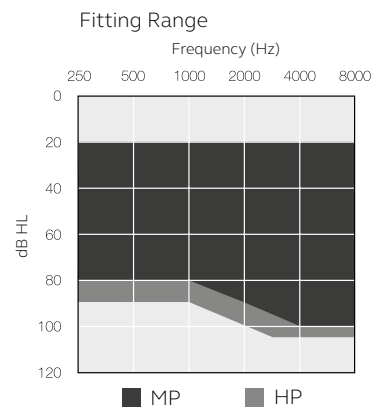

Model	KE3ITE-DW	KE2ITE-DW
Device Configurations		
Battery size	312/13 Zinc-Air	
Receiver power levels	MP, HP & UP	
Control Options	Push button, Volume control, Telecoil	
Audiological Features		
WARP compression (WDRC) - number of channels	8	6
Soft Switching	●	●
Multiscope Adaptive Directionality	●	
Adaptive Directionality		●
Environmental Classifier	●	●
DFS Ultra II	●	●
Noise Tracker II	●	●
Wind Guard	●	●
Expansion	●	●
Synchronized Acceptance Manager	●	
Low Frequency Boost (Only UP)	●	●
Tinnitus Sound Generator	●	●
Functional Features		
Synchronized Push Button	●	
Synchronized Volume Control	●	
Smart Start	●	●
Phone Now	●	●
Comfort Phone	●	
Direct audio streaming (MFi, Android™*)	●	
ReSound TV Streamer 2, Remote Control, Remote Control 2, Phone Clip+, Micro Mic, and Multi Mic	●	●
ReSound Smart 3D™ app	●	●
ReSound Assist		
Remote Fine Tuning	●	●
ReSound Assist Live	●	●
Remote Firmware Updates	●	●
Fitting Features		
Fitting Software ReSound Smart Fit™ 1.10 or higher	●	●
Fully Flexible Programs	4	4
Auto DFS	●	●
Onboard Analyzer II	●	●
Wireless Fitting with Noahlink Wireless	●	●

* Compatible with Android smartphones that support direct Android streaming to hearing aids.

© 2020 GN Hearing A/S. All rights reserved. ReSound is a trademark of GN Hearing A/S. Apple, the Apple logo, iPhone, iPad and iPod touch are trademarks of Apple Inc., registered in the US and other countries. Android is a trademark of Google LLC. The Bluetooth word mark and logos are registered trademarks owned by Bluetooth SIG, Inc.