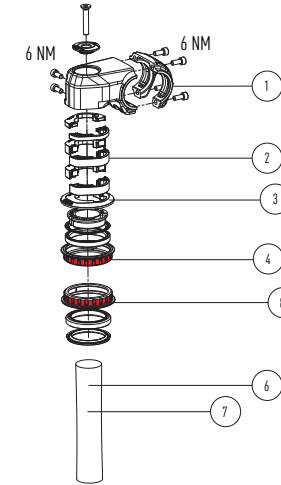

EXPLODED DRAWING

 GREASE
 THREAD LOCK MEDIUM

THRON

PP2104 | AL-AL

POS	PART #	PART NAME	QTY
01	KD421010001	FRAMEPROTECTION STICKERS	1
02	KD325921224	LINKAGE SET: MAINLINK & GUIDELINK	1
03	SRAM PART	SRAM UDH HANGER	1
04	KD160221017	THRU AXLE 148 X 12	1
05	KD325920905	BEARING SET: 2 X 61903 2RSR MAX, 4 X 61801 2RSR MAX, 4 X 61901 2RSR MAX	1
06	KD325920906	PIVOT SET: ALL SCREWS, WASHERS AND SPACERS	1
07	KD199119009	BOTTLE CAGE SCREW	4
08	KD325921229	CHAINSTAY PROTECTOR	1
09	KD325921086	KICKSTAND ADAPTER	1
10	NORM PART	WASCHER ISO7091 - 5	1
11	NORM PART	SCREW DIN912 M6 X 20	1
12	KD110916004	NOISE CANCELLING TUBE	1

13	KD325921304	TOOL BAG	1
14	KD325920039	BLIND PLUGS M6	4
15	KD325921309	DOWNTUBE PROTECTOR	1

STEM | COCKPIT WITHOUT BLOCK LOCK

01	KD120421903	STEM KIT	1
02	KD120421902	SPACER KIT	1
03	KD120421034	HEADSET COVER ICR C.I.S.	1
04	ACROS PART	ACROS ZS56 UPPER PART FOR INTEGRATED CABLE ROUTING	1
06	KD170520021	STEERER PROTECTOR HOSE FOR S-M	1
07	KD170520022	STEERER PROTECTOR HOSE FOR L-XL	1
08	ACROS PART	ACROS ZS56 LOWER PART	1

MATERIAL	ALLOY 7005 - ALLOY 7005
WHEELSIZE	29" / 15 X 110 - 29" / 12 X 148 / MAX TIRE 64 MM
TRAVEL	FRONT 130 MM - REAR 130 MM
SHOCK	LENGTH 190 MM - STROKE 45 MM - HARDWARE SHAFT 25X8 MM - NO HARDWARE BODY
HEADSET	UPPER ZS Ø56 MM - LOWER ZS Ø56 MM
FORK	29" - LENGTH 541 MM - RAKE 44 MM
SEATPOST / SEATCLAMP	Ø31,6 MM - Ø34,9 MM - MINIMUM INSERT 100 MM
MAX SEATPOST INSERTION	S: 235 MM M: 265 MM L: 295 MM XL: 315 MM
REAR BRAKEMOUNT	POSTMOUNT Ø180 MM - MAX. ROTOR Ø203 MM
REAR AXLE	173 MM / Ø12 MM / PITCH 1,0
RD HANGER	SRAM UDH
BOTTOM BRACKET	BSA73 MM
CHAINRING	MIN CHAINRING SIZE: 30 / MAX CHAINRING SIZE: 34 / CHAINLINE: 52 MM
KICK STAND MOUNT	WITH ADAPTOR 18 MM
REAR SHOCK SAG	SAG IN %: 30 / SAG IN MM: 13,5
MAX SYSTEM WEIGHT	110 KG