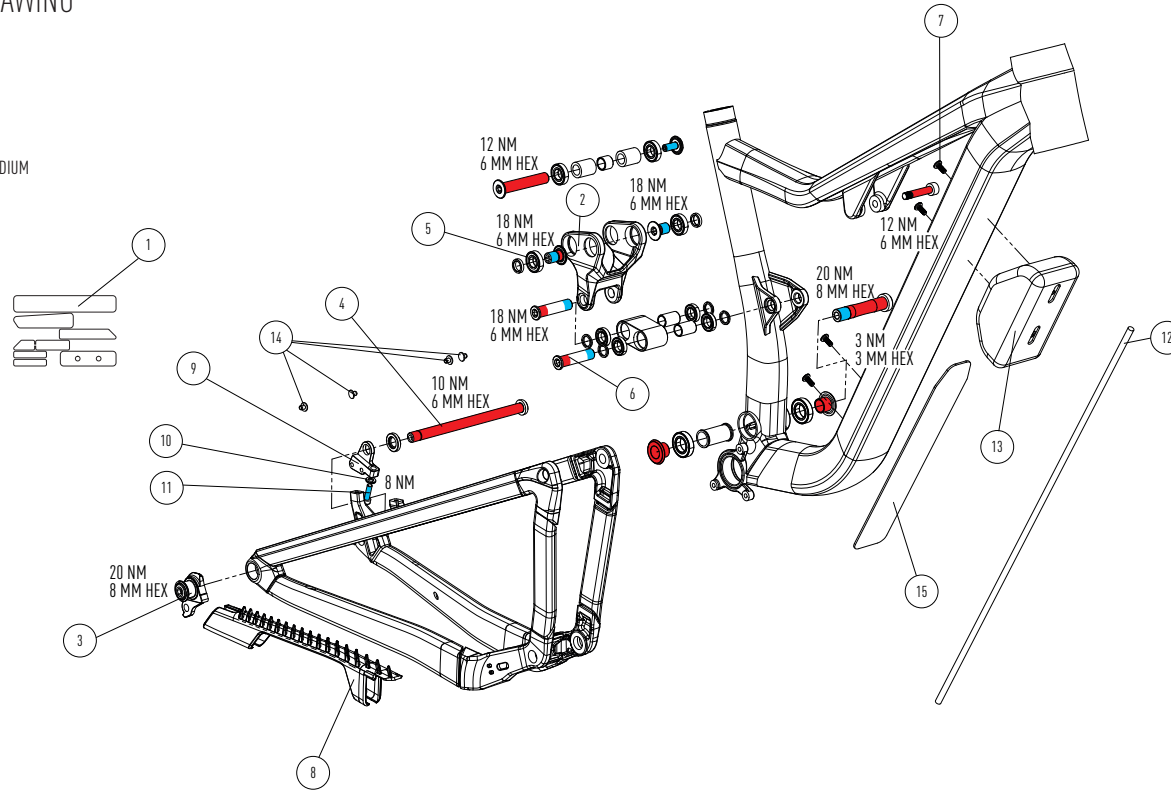

EXPLODED DRAWING

 GREASE
 THREAD LOCK MEDIUM

THRON

PP2104 | AL-AL

POS	PART #	PART NAME	QTY
01	KD421010001	FRAMEPROTECTION STICKERS	1
02	KD325921224	LINKAGE SET: MAINLINK & GUIDELINK	1
03	SRAM PART	SRAM UDH HANGER	1
04	KD160221017	THRU AXLE 148 X 12	1
05	KD325920905	BEARING SET: 2 X 61903 2RSR MAX, 4 X 61801 2RSR MAX, 4 X 61901 2RSR MAX	1
06	KD325920906	PIVOT SET: ALL SCREWS, WASHERS AND SPACERS	1
07	KD199119009	BOTTLE CAGE SCREW	4
08	KD325921229	CHAINSTAY PROTECTOR	1
09	KD325921086	KICKSTAND ADAPTER	1
10	NORM PART	WASCHER ISO7091 - 5	1
11	NORM PART	SCREW DIN912 M6 X 20	1
12	KD110916004	NOISE CANCELLING TUBE	1

13	KD325921304	TOOL BAG	1
14	KD325920039	BLIND PLUGS M6	4
15	KD325921309	DOWNTUBE PROTECTOR	1

STEM | COCKPIT WITHOUT BLOCK LOCK

01	KD120421903	STEM KIT	1
02	KD120421902	SPACER KIT	1
03	KD120421034	HEADSET COVER ICR C.I.S.	1
04	ACROS PART	ACROS ZS56 UPPER PART FOR INTEGRATED CABLE ROUTING	1
06	KD170520021	STEERER PROTECTOR HOSE FOR S-M	1
07	KD170520022	STEERER PROTECTOR HOSE FOR L-XL	1
08	ACROS PART	ACROS ZS56 LOWER PART	1

MATERIAL	ALLOY 7005 - ALLOY 7005
WHEELSIZE	29" / 15 X 110 - 29" / 12 X 148 / MAX TIRE 64 MM
TRAVEL	FRONT 130 MM - REAR 130 MM
SHOCK	LENGTH 190 MM - STROKE 45 MM - HARDWARE SHAFT 25X8 MM - NO HARDWARE BODY
HEADSET	UPPER ZS Ø56 MM - LOWER ZS Ø56 MM
FORK	29" - LENGTH 541 MM - RAKE 44 MM
SEATPOST / SEATCLAMP	Ø31,6 MM - Ø34,9 MM - MINIMUM INSERT 100 MM
MAX SEATPOST INSERTION	S: 235 MM M: 265 MM L: 295 MM XL: 315 MM
REAR BRAKEMOUNT	POSTMOUNT Ø180 MM - MAX. ROTOR Ø203 MM
REAR AXLE	173 MM / Ø12 MM / PITCH 1,0
RD HANGER	SRAM UDH
BOTTOM BRACKET	BSA73 MM
CHAINRING	MIN CHAINRING SIZE: 30 / MAX CHAINRING SIZE: 34 / CHAINLINE: 52 MM
KICK STAND MOUNT	WITH ADAPTOR 18 MM
REAR SHOCK SAG	SAG IN %: 30 / SAG IN MM: 13,5
MAX SYSTEM WEIGHT	110 KG