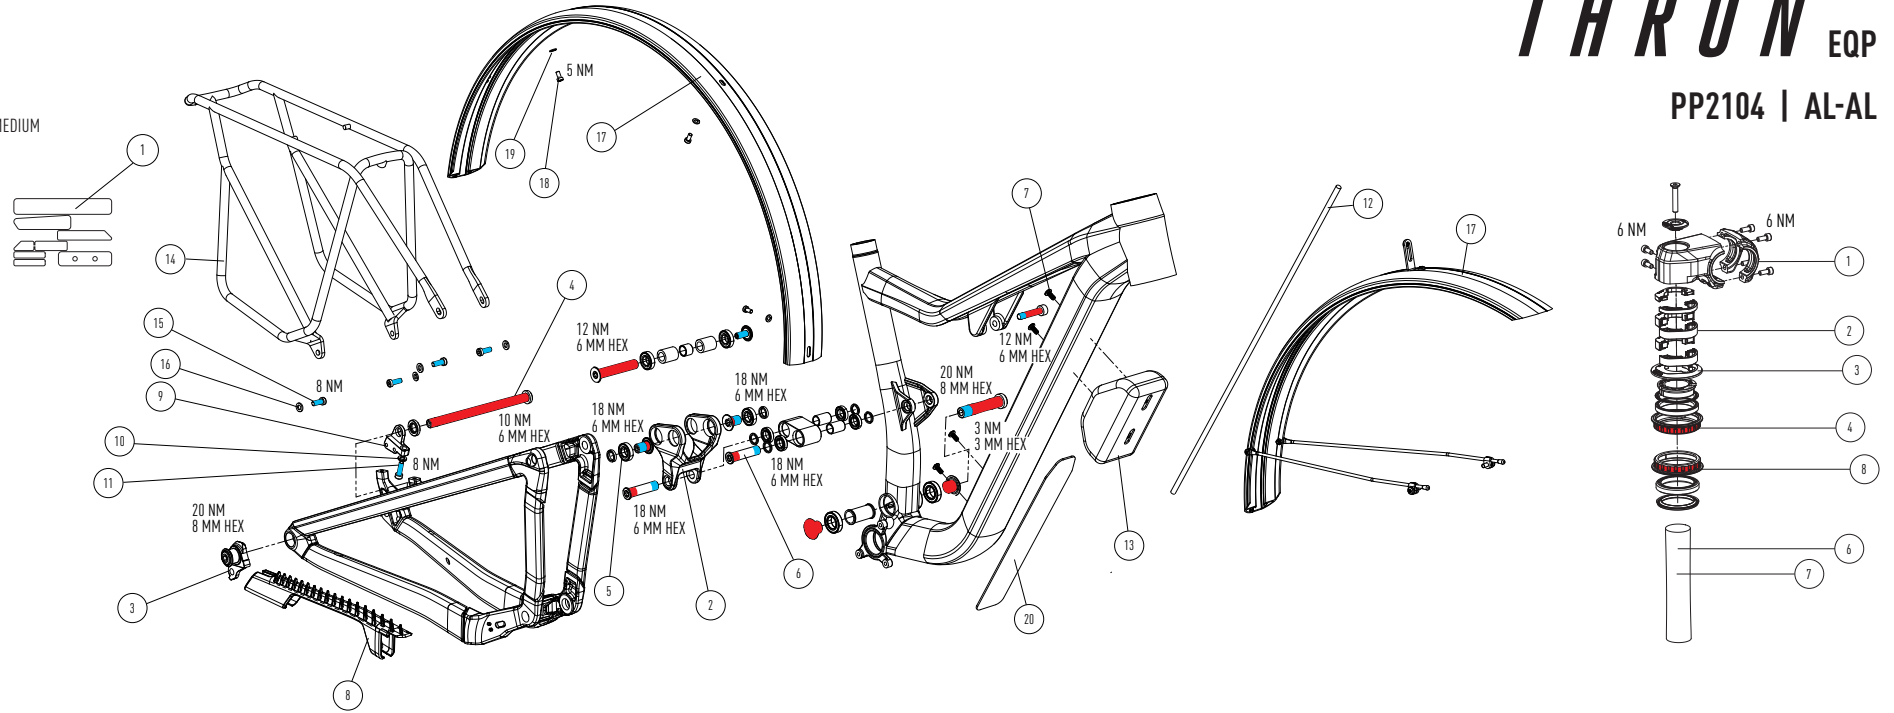

EXPLODED DRAWING

 GREASE
 THREAD LOCK MEDIUM

THRON EQP

PP2104 | AL-AL

POS	PART #	PART NAME	QTY
01	KD421010001	FRAMEPROTECTION STICKERS	1
02	KD325921224	LINKAGE SET: MAINLINK & GUIDELINK	1
03	SRAM PART	SRAM UDH HANGER	1
04	KD160221017	THRU AXLE 148 X 12	1
05	KD325920905	BEARING SET: 2 X 61903 2RSR MAX, 4 X 61801 2RSR MAX, 4 X 61901 2RSR MAX	1
06	KD325920906	PIVOT SET: ALL SCREWS, WASHERS AND SPACERS	1
07	KD199119009	BOTTLE CAGE SCREW	4
08	KD325921229	CHAINSTAY PROTECTOR	1
09	KD325921086	KICKSTAND ADAPTER	1
10	NORM PART	WASCHER ISO7091 - 5	1
11	NORM PART	SCREW DIN912 M6 X 20	1
12	KD110916004	NOISE CANCELLING TUBE	1
13	KD325921304	TOOL BAG	1
14	KD130120998	REAR RACK	1

15	NORM PART	SCREW DIN7984 M6 X 16	4
16	NORM PART	WASCHER ISO 7091 - 6	4
17	KD140120997	FRONT AND REAR FENDER SET	1
18	NORM PART	SCREW DIN 7984 M5 X 10	3
19	NORM PART	WASCHER ISO 7091 - 5	3
20	KD325921309	DOWNTUBE PROTECTOR	1

STEM | COCKPIT WITHOUT BLOCK LOCK

01	KD120421903	STEM KIT	1
02	KD120421902	SPACER KIT	1
03	KD120421034	HEADSET COVER ICR C.I.S.	1
04	ACROS PART	ACROS ZS56 UPPER PART FOR INTEGRATED CABLE ROUTING	1
06	KD170520021	STEERER PROTECTOR HOSE FOR S-M	1
07	KD170520022	STEERER PROTECTOR HOSE FOR L-XL	1
08	ACROS PART	ACROS ZS56 LOWER PART	1

MATERIAL	ALLOY 7005 - ALLOY 7005
WHEELSIZE	29" / 15 X 110 - 29" / 12 X 148 / MAX TIRE 64 MM WITH FENDER
TRAVEL	FRONT 130 MM - REAR 130 MM
SHOCK	LENGTH 190 MM - STROKE 45 MM - HARDWARE SHAFT 25X8 MM - NO HARDWARE BODY
HEADSET	UPPER ZS Ø56 MM - LOWER ZS Ø56 MM
FORK	29" - LENGTH 541 MM - RAKE 44 MM
SEATPOST / SEATCLAMP	Ø31,6 MM - Ø34,9 MM - MINIMUM INSERT 100 MM
MAX SEATPOST INSERTION	S: 235 MM M: 265 MM L: 295 MM XL: 315 MM
REAR BRAKEMOUNT	POSTMOUNT Ø180 MM - MAX. ROTOR Ø203 MM
REAR AXLE	173 MM / Ø12 MM / PITCH 1,0
RD HANGER	SRAM UDH
BOTTOM BRACKET	BSA73 MM
CHAINRING	MIN CHAINRING SIZE: 30 / MAX CHAINRING SIZE: 34 / CHAINLINE: 52 MM
KICK STAND MOUNT	WITH ADAPTOR 18 MM
REAR SHOCK SAG	SAG IN %: 30 / SAG IN MM: 13,5
MAX SYSTEM WEIGHT	110 KG