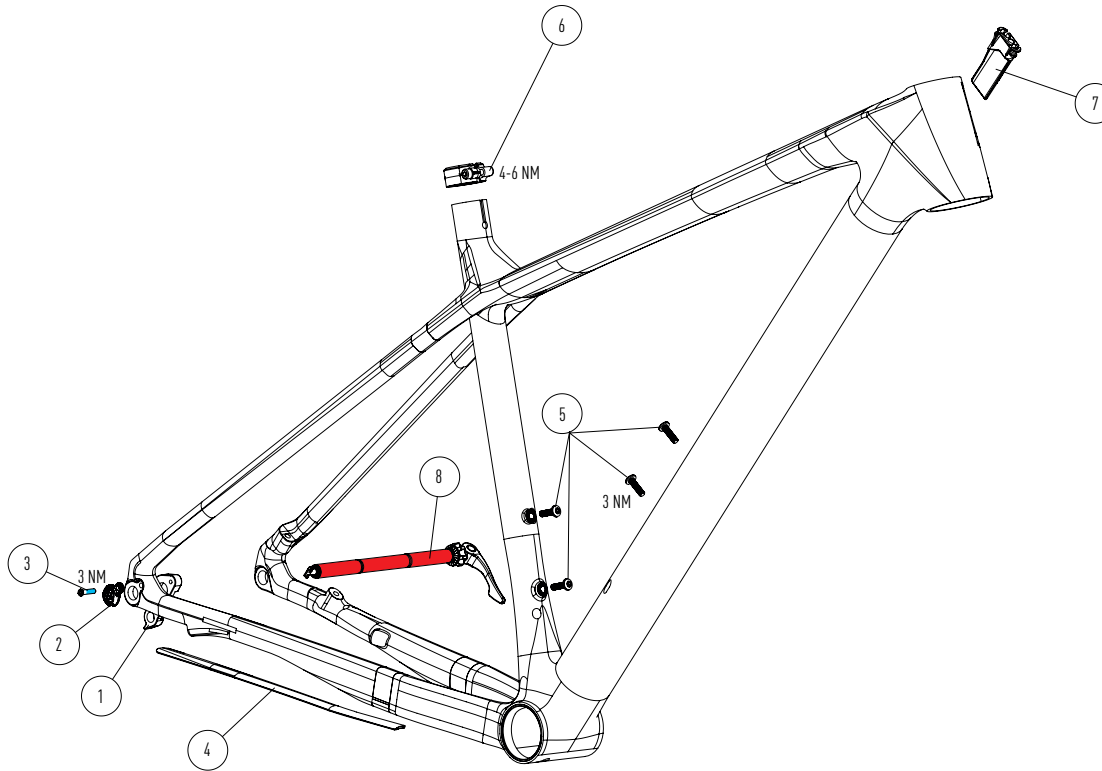

EXPLODED DRAWING

RAVEN

PP2012 | C

POS	PART #	PART NAME	QTY
01	KD325914012	RD HANGER	1
02	KD325917002	R.A.T. EVO INSERT	1
03	KD325917006	R.A.T. SCREW 14 MM	1
04	KD325918001	CHAINSTAY PROTECTOR	1
05	KD199119009	BOTTLE CAGE SCREW	4
06	KD125418007	SEATPOST CLAMP	1
07	KD325917031	HT CABLE PLUG	1
08	KD160218030	R.A.T. AXLE 148 X 12	1

MATERIAL	CARBON
WHEELSIZE	29" / 15 X 110 - 29" / 12 X 148 / MAX TIRE WIDTH 54 MM
TRAVEL	FRONT 100 MM
HEADSET	UPPER IS Ø42 MM - LOWER IS Ø52 MM
FORK	29" - LENGTH 506 MM - RAKE 51 MM
SEATPOST / SEATCLAMP	Ø27,2 MM - Ø30,4 MM - MINIMUM INSERT 100 MM
MAX SEATPOST INSERTION	S: 230 MM M: 270 MM L: 310 MM XL: 350 MM
REAR BRAKEMOUNT	POSTMOUNT Ø160 MM - MAX. ROTOR Ø180 MM
REAR AXLE	R.A.T.
RD HANGER	FOCUS
FD MOUNT	1BY ONLY
BOTTOM BRACKET	PF30 73 MM
CHAINRING	MIN CHAINRING SIZE: 28 / MAX CHAINRING SIZE: 38 / CHAINLINE: 52 MM
MAX SYSTEM WEIGHT	110 KG