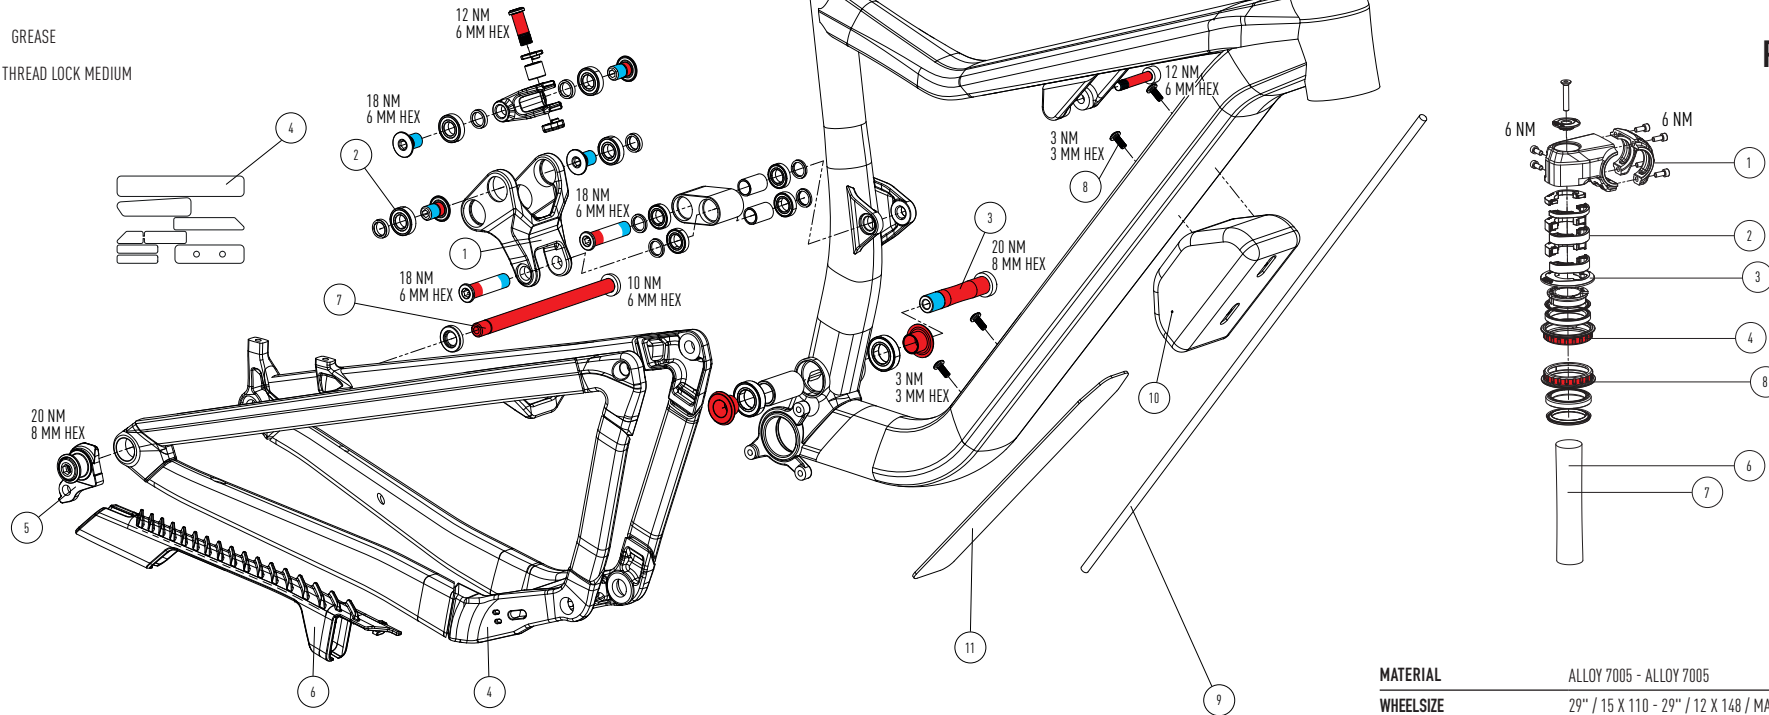

EXPLODED DRAWING

 GREASE
 THREAD LOCK MEDIUM

JAM

PP2103 | AL-AL

POS	PART #	PART NAME	QTY
01	KD325921901	LINKAGE SET: MAINLINK & GUIDELINK	1
02	KD325920905	BEARING SET: 2 X 61903 2RSR MAX, 4 X 61801 2RSR MAX, 4 X 61901 2RSR MAX	1
03	KD325921902	PIVOT SET: ALL SCREWS, WASHERS AND SPACERS	1
04	KD421010001	FRAMEPROTECTION STICKERS	1
05	SRAM PART	SRAM UDH HANGER	1
06	KD325921229	CHAINSTAY PROTECTOR	1
07	KD160221010	THRU AXLE 12 X 148 MM	1
08	KD199119009	BOTTLE CAGE SCREW	2
09	KD110916004	NOISE CANCELLING TUBE	1
10	KD325921304	TOOL BAG	1
11	KD325921309	DOWNTUBE PROTECTOR	1

STEM | COCKPIT WITHOUT BLOCK LOCK

01	KD120421903	STEM KIT	1
02	KD120421902	SPACER KIT	1
03	KD120421034	HEADSET COVER ICR C.I.S.	1
04	ACROS PART	ACROS ZS56 UPPER PART FOR INTEGRATED CABLE ROUTING	1
06	KD170520021	STEERER PROTECTOR HOSE FOR S-M	1
07	KD170520022	STEERER PROTECTOR HOSE FOR L-XL	1
08	ACROS PART	ACROS ZS56 LOWER PART	1

MATERIAL	ALLOY 7005 - ALLOY 7005
WHEELSIZE	29" / 15 X 110 - 29" / 12 X 148 / MAX TIRE 64 MM
TRAVEL	FRONT 150 MM - REAR 150 MM
SHOCK	LENGTH 210 MM - STROKE 55 MM - HARDWARE SHAFT 25X8 MM - NO HARDWARE BODY
HEADSET	UPPER ZS Ø56 MM - LOWER ZS Ø56 MM
FORK	29" - LENGTH 561 MM - RAKE 44 MM
SEATPOST / SEATCLAMP	Ø31,6 MM - Ø34,9 MM - MINIMUM INSERT 100 MM
MAX SEATPOST INSERTION	S: 220 MM M: 250 MM L: 280 MM XL: 300 MM
REAR BRAKEMOUNT	POSTMOUNT Ø180 MM - MAX. ROTOR Ø203 MM
REAR AXLE	173 MM / Ø12 MM / PITCH 1,0
RD HANGER	SRAM UDH
BOTTOM BRACKET	BSA73 MM
CHAINRING	MIN CHAINRING SIZE: 30 / MAX CHAINRING SIZE: 34 / CHAINLINE: 52 MM
KICK STAND MOUNT	WITH ADAPTOR 18 MM
REAR SHOCK SAG	SAG IN %: 30 / SAG IN MM: 16,5
MAX SYSTEM WEIGHT	110 KG