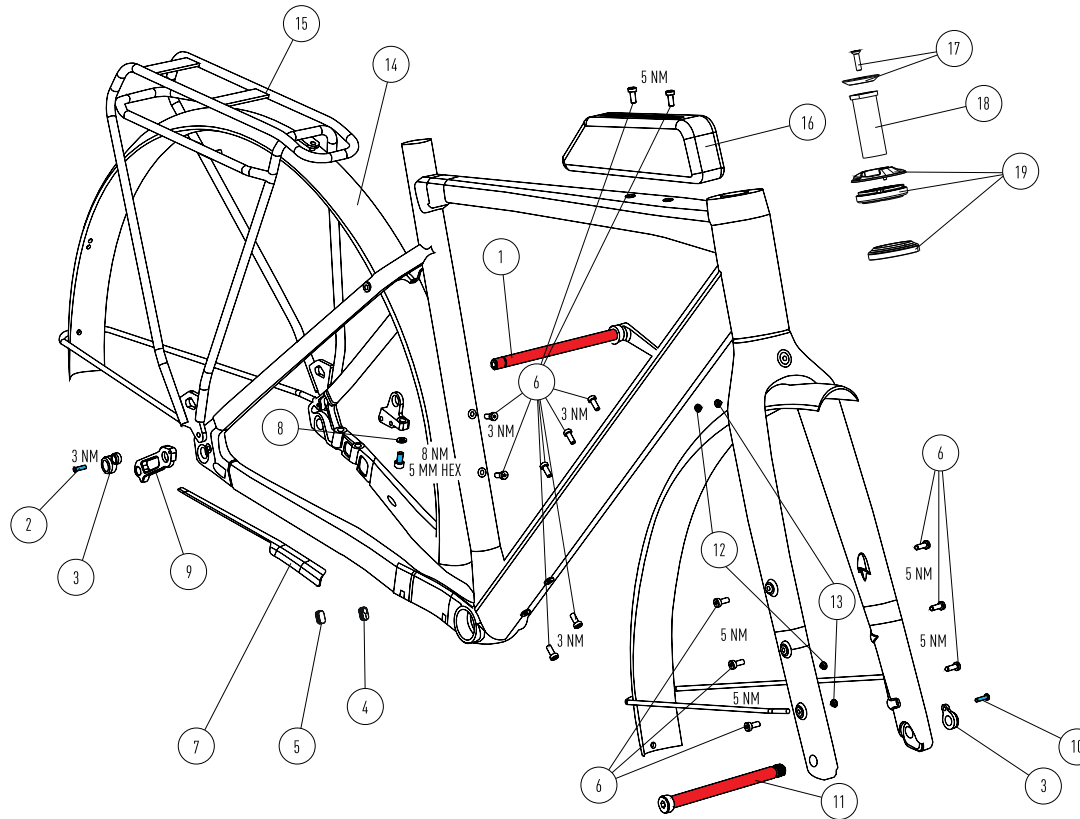

EXPLODED DRAWING

 GREASE
 THREAD LOCK MEDIUM

ATLAS

PP2105 | AL

POS	PART #	PART NAME	QTY
01	KD160221008	REAR AXLE	1
02	KD325919175	DCW M4 X14 SCREW	1
03	KD325919160	THRU AXLE NUT	2
04	KD325921014	DROPPER PLUG (WHEN DROPPER MOUNTED)	1
05	KD325921013	DROPPER PLUG BLIND (WHEN NO DROPPER IS MOUNTED)	1
06	KD199119008	M5X12	15
07	KD325921228	CHAINSTAY PROTECTOR	1
08	AM325921086	KICKSTAND ADAPTER KIT (FOR EQUIPPED SPEC)	1
09	KD325919141	SHIMANO DIRECT MOUNT HANGER	1
10	KD325917005	DCW M4 X10 SCREW	1

11	KD160221009	FRONT AXLE	1
12	KD70525	LIGHT CABLE PLUG	1
13	KD11596001	LIGHT CABLE PLUG BLIND	1
14	AM140121004	F&R FENDER SET	1
15	AM130120022	CARRIER SET	1
16	AM325921244	TOP TUBE BAG SET (ONLY FOR ATLAS 6.9 AND 6.8)	1
17	KD120420029	TOP CAP WITH THE SCREW	1
18	KD120421027	EXPANDER	1
19	KD120420023	BEARING AND BEARING CAP	1

MATERIAL	ALLOY 7005
WHEELSIZE	700C / 12 X 110 - 700C / 12 X 148 / MAX TIRE WIDTH 47MM 27.5" / 12 X 110 - 27.5" / 12 X 148 / MAX TIRE WIDTH 53MM 700C / 12 X 110 - 700C / 12 X 148 / MAX TIRE WIDTH 40MM WITH FENDERS
HEADSET	UPPER IS Ø52MM - LOWER IS Ø52MM
FORK	700C - LENGTH 425MM - RAKE 50MM
SEATPOST / SEATCLAMP	Ø27,2MM - Ø31,8MM - MINIMUM INSERT 100MM
MAX SEATPOST INSERTION	XS: 220MM S: 250MM M: 285MM L: 315MM XL: 340MM
FRONT BRAKEMOUNT	FLATMOUNT Ø160MM - MAX. ROTOR Ø180MM
FRONT AXLE	148MM / Ø12MM / PITCH 1,75
REAR BRAKEMOUNT	FLATMOUNT Ø160MM - MAX. ROTOR Ø180MM
REAR AXLE	175MM / Ø12MM / PITCH 1,75
RD HANGER	FOCUS
FD MOUNT	BAND TYPE
BOTTOM BRACKET	BSA68MM
CHAINRING	MAX CHAINRING SIZE 1BY: 42 CHAINLINE: 49,7MM (SHIMANO) MAX CHAINRING SIZE 1BY: 40 CHAINLINE: 45MM (SRAM) MAX CHAINRING SIZE 2BY: 46/30 CHAINLINE: 47MM (SHIMANO) MAX CHAINRING SIZE 2BY: 43/30 CHAINLINE: 47,5MM (SRAM)
KICK STAND MOUNT	WITH ADAPTOR 18MM
MAX SYSTEM WEIGHT	110 KG