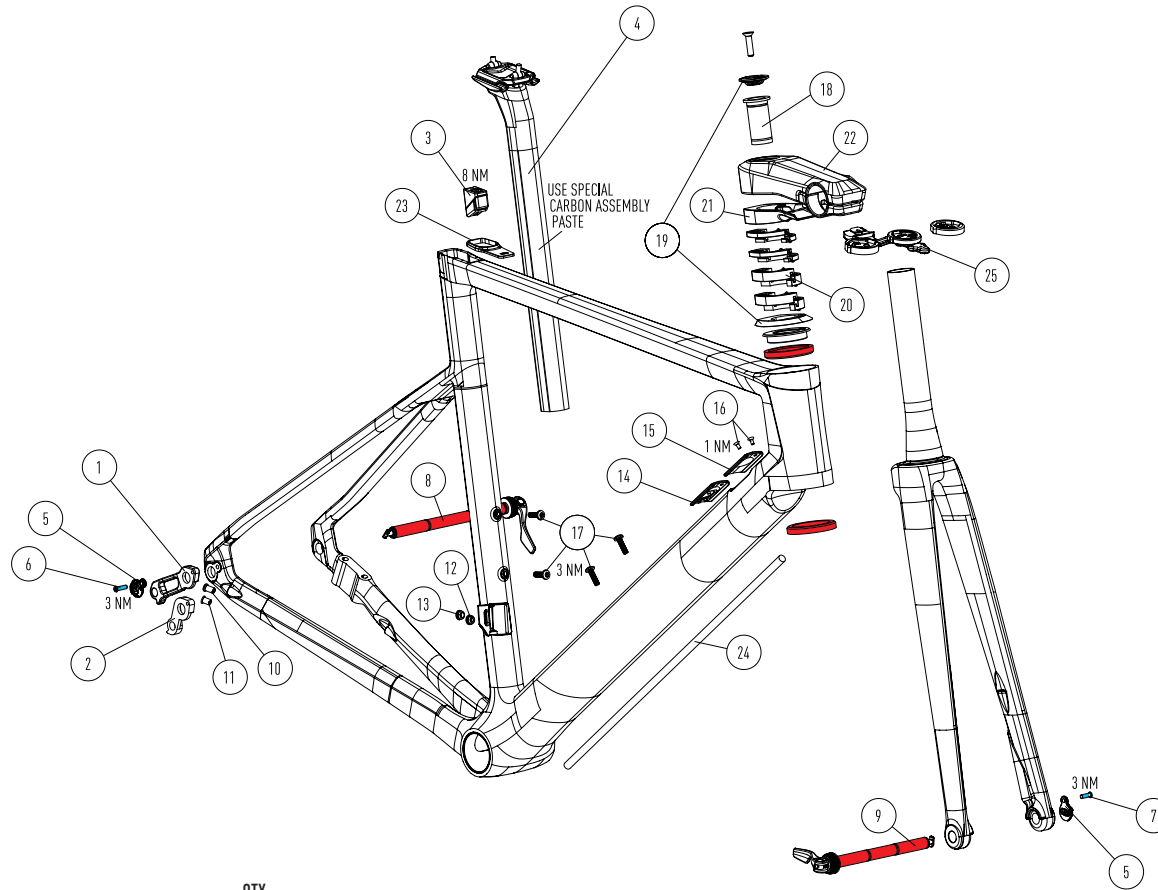

# IZALCO MAX

PP1916 | C

POS	PART #	PART NAME	QTY
01	KD325919141	SHIMANO DIRECT MOUNT HANGER RR	1
02	KD325915006	ROAD HANGER PBF-43-37	1
03	KD125419024	IZALCO SEATPOST CLAMP	1
04	KD125318084	IZALCO SEATPOST 15MM SETBACK	1
05	KD325917002	R.A.T. EVO INSERT	1
06	KD325917006	R.A.T. DCW M4 X 14 SCREW	1
07	KD325917005	R.A.T. DCW M4 X 10 SCREW	1
08	KD160219010	R.A.T. EVO 2 REAR 142 X 12	1
09	KD161219014	R.A.T. EVO 2 FRONT 100 X 12	1
10	KD325919171	DCW DI2 CABLE PLUG	1
11	KD325919100	JAGWIRE CCN015 PLUG BLIND (ETAP)	1
12	KD325918278	JAGWIRE CCN009-1 DI2 PLUG	1
13	KD325916165	JAGWIRE CCN009 DI2 PLUG BLIND (ETAP)	1
14	KD325919904	IZALCO DT PLUG DI2	1

<b>MATERIAL</b>	CARBON
<b>WHEELSIZE</b>	700C MAX. 28MM TIRE
<b>HEADSET</b>	UPPER IS Ø52MM - LOWER IS Ø52MM
<b>FORK</b>	700C - LENGTH 392MM - RAKE 46MM
<b>SEATPOST / SEATCLAMP</b>	ØAERO - ØINTEGRATED - MINIMUM INSERT 100MM
<b>FRONT BRAKEMOUNT</b>	FLATMOUNT Ø140MM - MAX. ROTOR Ø160MM
<b>FRONT AXLE</b>	100MM / Ø12MM
<b>REAR BRAKEMOUNT</b>	FLATMOUNT Ø160MM - MAX. ROTOR Ø160MM
<b>REAR AXLE</b>	142MM / Ø12MM
<b>RD HANGER</b>	FOCUS
<b>BOTTOM BRACKET</b>	PF86,5MM
<b>MAX SYSTEM WEIGHT</b>	110 KG