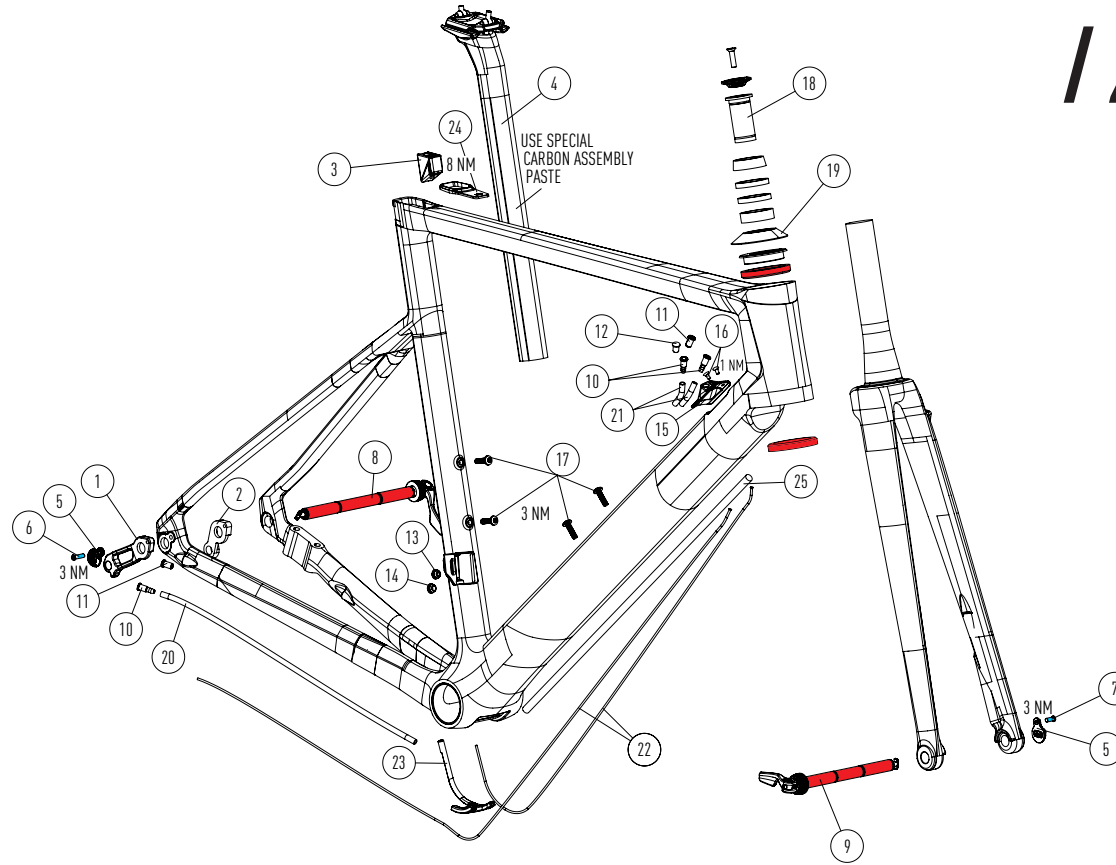

EXPLODED DRAWING

IZALCO MAX

PP1918 | C

POS	PART #	PART NAME	QTY
01	KD325919141	SHIMANO DIRECT MOUNT HANGER RR	1
02	KD325915006	ROAD HANGER PBF-43-37	1
03	KD125419024	IZALCO SEATPOST CLAMP	1
04	KD125318084	IZALCO SEATPOST 15MM SETBACK	1
05	KD325917002	R.A.T. EVO INSERT	1
06	KD325917006	R.A.T. DCW M4 X 14 SCREW	1
07	KD325917005	R.A.T. DCW M4 X 10 SCREW	1
08	KD160219010	R.A.T. EVO 2 REAR 142 X 12	1
09	KD161219014	R.A.T. EVO 2 FRONT 100 X 12	1
10	KD325919906	DCW CABLE STOP MECHANICAL	1
11	KD325919171	DCW DI2 CABLE PLUG	1
12	KD325919100	JAGWIRE CCN015 PLUG BLIND (ETAP)	1
13	KD325918278	JAGWIRE CCN009-1 PLUG (DI2)	1

14	KD325916165	JAGWIRE CCN009 DI2 PLUG BLIND (ETAP)	1
15	KD325919903	IZALCO DT PLUG MECHANICAL	1
16	-	M3 X 10 COUNTERSUNK SCREW	
17	KD199119009	FOCUS BOTTLE CAGE SCREW M5 X 18	1
18	KD120420010	COMPRESSION DEVICE FOR CARBON FORK STEERER	1
19	KD120419010	ACROS IZALCO ECO HEADSET SET	1
20	KD325919907	C/S CABLE LINER LENGTH = 353MM	1
21	KD325919908	D/T CABLE LINER LENGTH = 40MM	1
22	KD325919909	LINER FOR REAR AND FRONT DERAILLEUR	1
23	KD150914001	RD / FD CABLE TUNNEL B / B	1
24	KD325920040	IZALCO SEATCLAMP COVER 9- / 8-SERIES	1
25	KD110916004	NOICE CANCELLING TUBE	1

MATERIAL	CARBON
WHEELSIZE	700C MAX. 28MM TIRE
HEADSET	UPPER IS Ø52MM - LOWER IS Ø52MM
FORK	700C - LENGTH 392MM - RAKE 46MM
SEATPOST / SEATCLAMP	ØAERO - ØINTEGRATED - MINIMUM INSERT 100MM
FRONT BRAKEMOUNT	FLATMOUNT Ø140MM - MAX. ROTOR Ø160MM
FRONT AXLE	100MM / Ø12MM
REAR BRAKEMOUNT	FLATMOUNT Ø160MM - MAX. ROTOR Ø160MM
REAR AXLE	142MM / Ø12MM
RD HANGER	FOCUS
BOTTOM BRACKET	PF86,5MM
MAX SYSTEM WEIGHT	110 KG