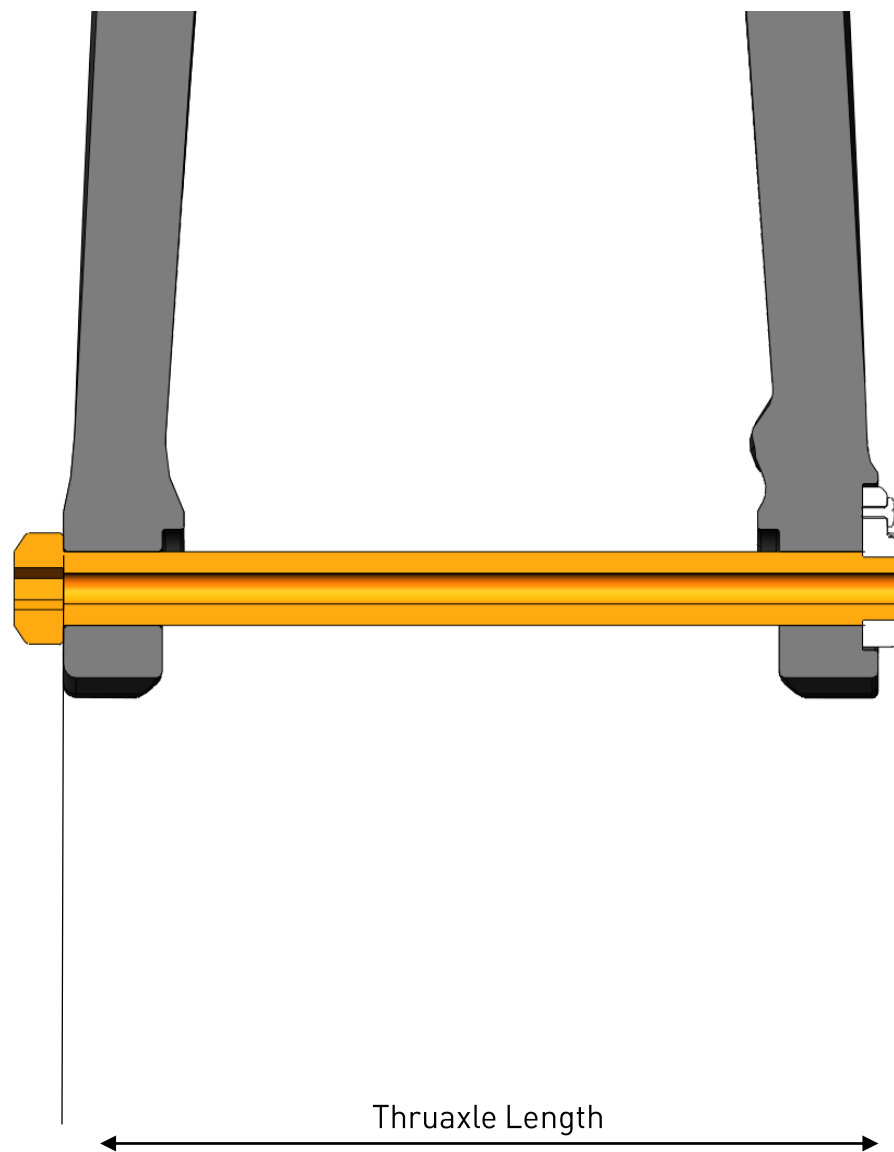

Thruaxle Insert

M12 x 1,75

KD325919160

Model	Recommended Axle Length
Paralane Carbon	166mm
Paralane Alloy	166mm
Izalco Max Disc	166mm
Izalco Race Disc	166mm
Mares Carbon	166mm
Mares Alloy	166mm
Raven	166mm
Raven <sup>2</sup>	175mm
ONE	175mm
Paralane <sup>2</sup>	175mm

Thruaxle Insert

M12 x 1,75

KD325919160

Model	Recommended Axle Length
Paralane Carbon	138mm
Paralane Alloy	138mm
Izalco Max Disc	138mm
Izalco Race Disc	138mm
Mares Carbon	138mm
Mares Alloy	138mm
Paralane <sup>2</sup>	148mm