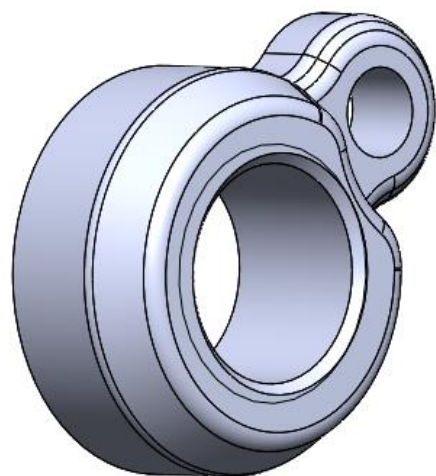

# R.A.T. Conversion

2018-10-11

ENGINEERED IN GERMANY  
SINCE 1993

SMART  
PERFORMANCE  
BIKES

#RIDEBEYOND

R.A.T. Axle

R.A.T. Screw

R.A.T. Insert

Thruaxle Insert

M12 x 1,75

KD325919160

Model	Recommended Axle Length
Paralane Carbon	166mm
Paralane Alloy	166mm
Izalco Max Disc	166mm
Izalco Race Disc	166mm
Mares Carbon	166mm
Mares Alloy	166mm
Raven	166mm
Raven <sup>2</sup>	175mm
ONE	175mm
Paralane <sup>2</sup>	175mm

Thruaxle Insert

M12 x 1,75

KD325919160

Model	Recommended Axle Length
Paralane Carbon	138mm
Paralane Alloy	138mm
Izalco Max Disc	138mm
Izalco Race Disc	138mm
Mares Carbon	138mm
Mares Alloy	138mm
Paralane <sup>2</sup>	148mm