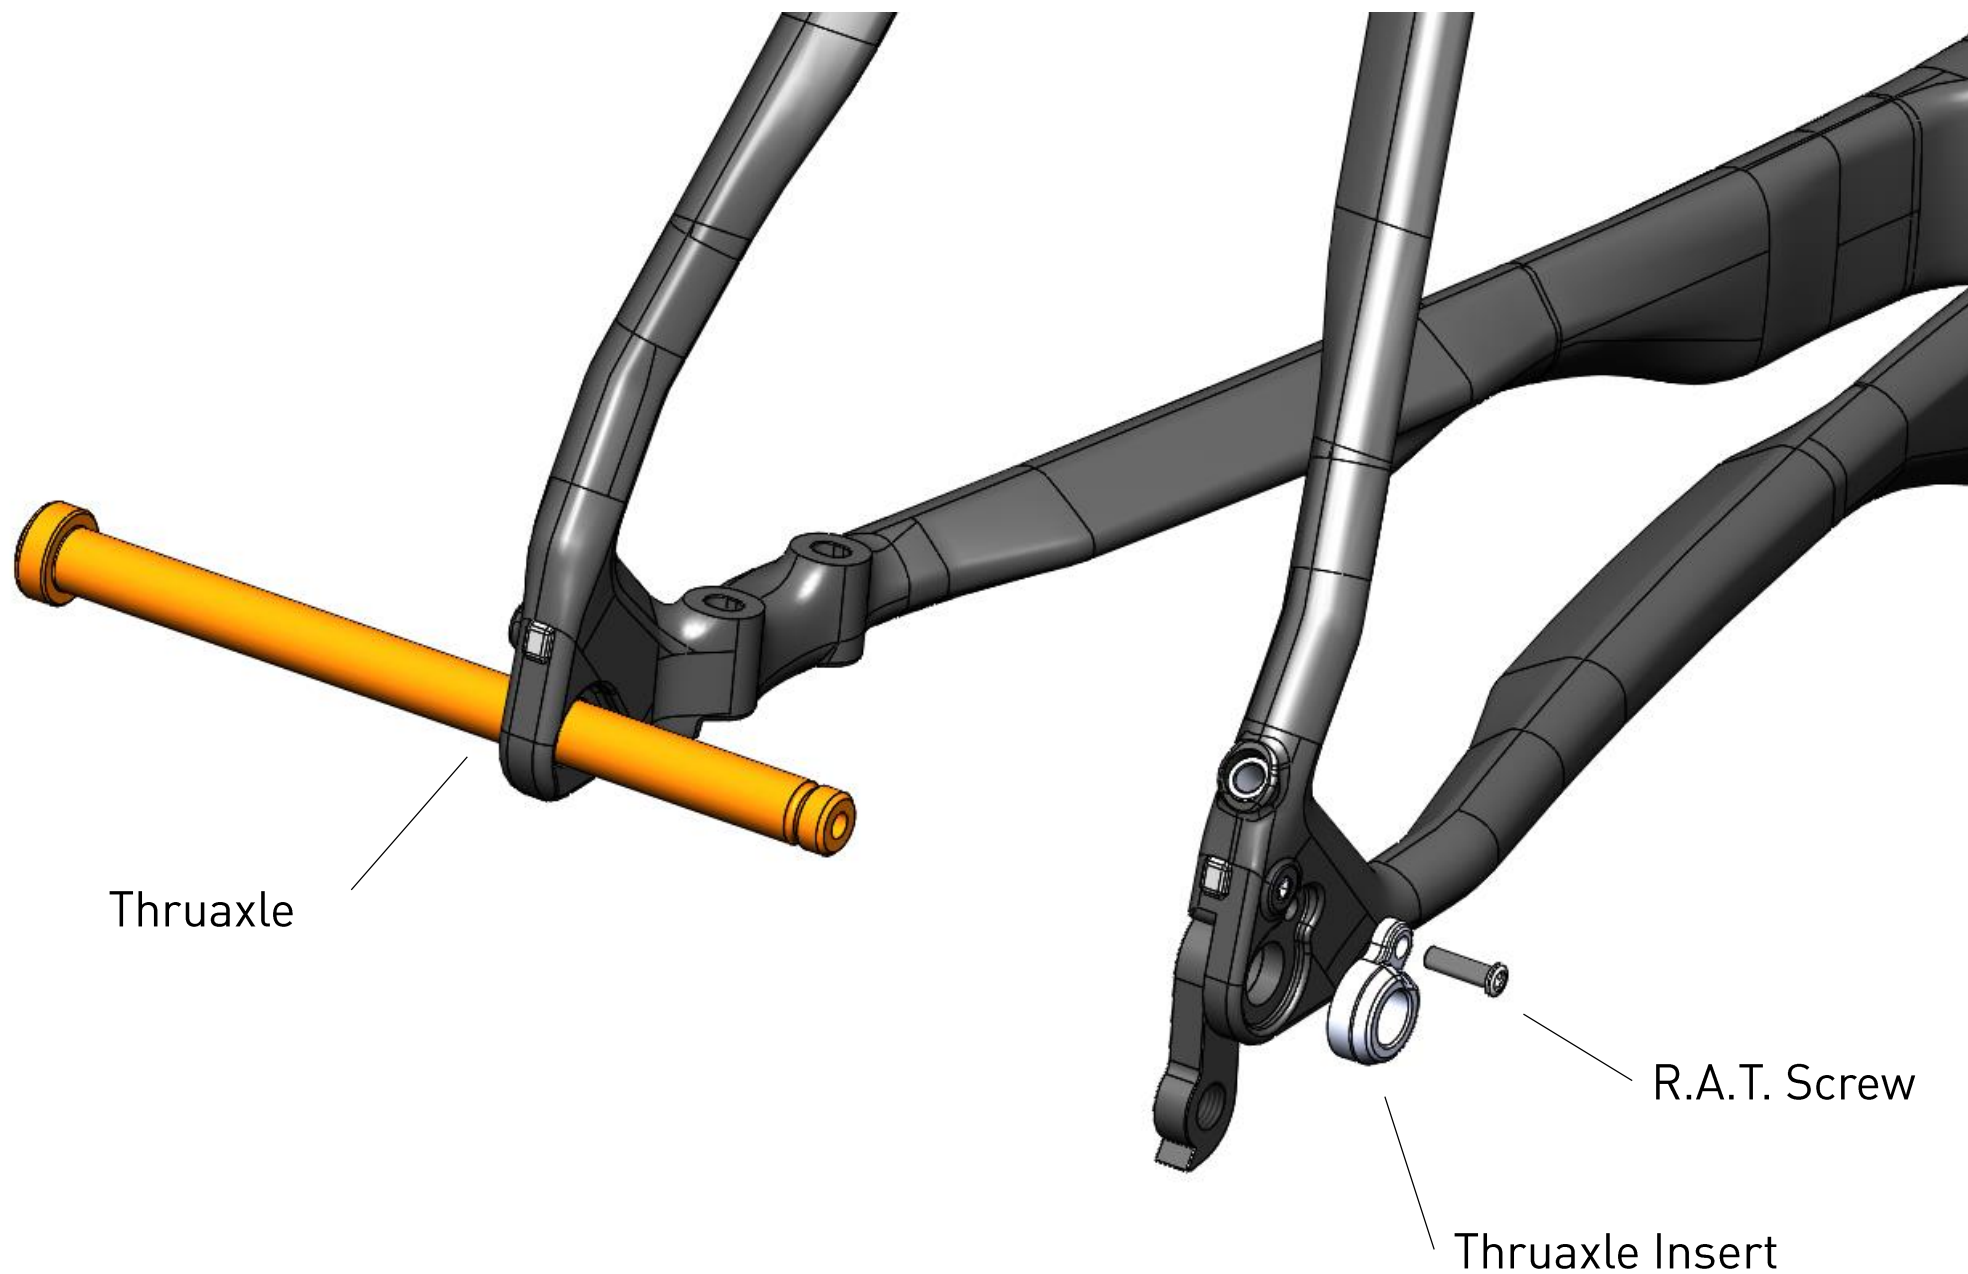

# R.A.T. Conversion

2018-10-11

ENGINEERED IN GERMANY  
SINCE 1993

SMART  
PERFORMANCE  
BIKES

#RIDEBEYOND

R.A.T. Axle

R.A.T. Screw

R.A.T. Insert

Thruaxle Insert

M12 x 1,75

KD325919160

Model	Recommended Axle Length
Paralane Carbon	166mm
Paralane Alloy	166mm
Izalco Max Disc	166mm
Izalco Race Disc	166mm
Mares Carbon	166mm
Mares Alloy	166mm
Raven	166mm
Raven <sup>2</sup>	175mm
ONE	175mm
Paralane <sup>2</sup>	175mm

Thruaxle Insert

M12 x 1,75

KD325919160

Model	Recommended Axle Length
Paralane Carbon	138mm
Paralane Alloy	138mm
Izalco Max Disc	138mm
Izalco Race Disc	138mm
Mares Carbon	138mm
Mares Alloy	138mm
Paralane <sup>2</sup>	148mm