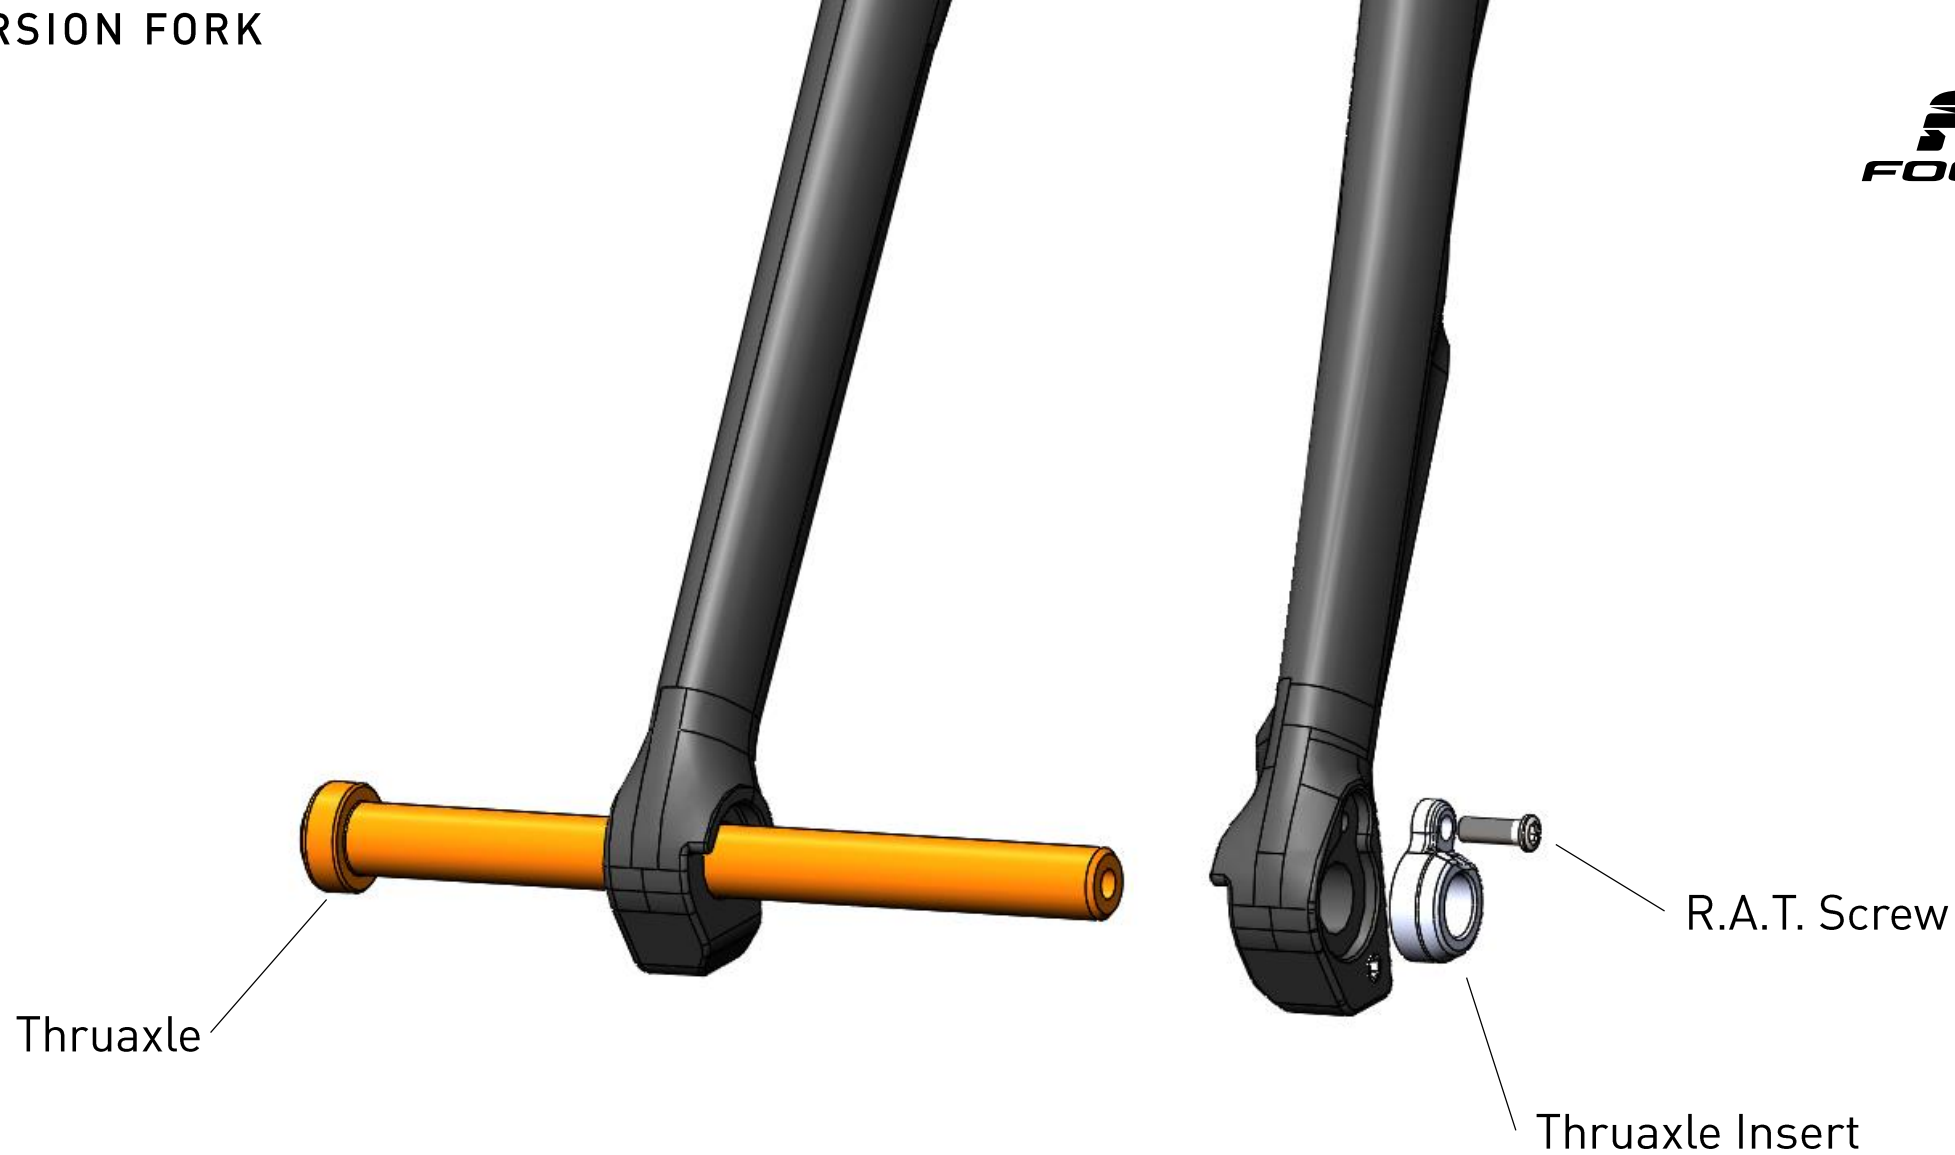

Thruaxle Insert

M12 x 1,75

KD325919160

Model	Recommended Axle Length
Paralane Carbon	166mm
Paralane Alloy	166mm
Izalco Max Disc	166mm
Izalco Race Disc	166mm
Mares Carbon	166mm
Mares Alloy	166mm
Raven	166mm
Raven <sup>2</sup>	175mm
ONE	175mm
Paralane <sup>2</sup>	175mm

Thruaxle Insert

M12 x 1,75

KD325919160

Model	Recommended Axle Length
Paralane Carbon	138mm
Paralane Alloy	138mm
Izalco Max Disc	138mm
Izalco Race Disc	138mm
Mares Carbon	138mm
Mares Alloy	138mm
Paralane <sup>2</sup>	148mm