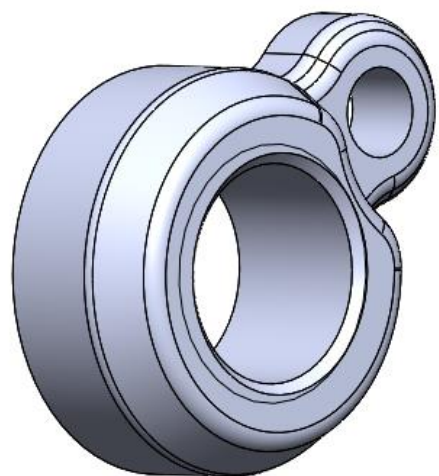

# R.A.T. Conversion

2018-10-11

ENGINEERED IN GERMANY  
SINCE 1993

SMART  
PERFORMANCE  
BIKES

#RIDEBEYOND

R.A.T. Axle

R.A.T. Screw

R.A.T. Insert

Thruaxle Insert

M12 x 1,75

KD325919160

Model	Recommended Axle Length
Paralane Carbon	166mm
Paralane Alloy	166mm
Izalco Max Disc	166mm
Izalco Race Disc	166mm
Mares Carbon	166mm
Mares Alloy	166mm
Raven	166mm
Raven <sup>2</sup>	175mm
ONE	175mm
Paralane <sup>2</sup>	175mm

Thruaxle Insert

M12 x 1,75

KD325919160

Model	Recommended Axle Length
Paralane Carbon	138mm
Paralane Alloy	138mm
Izalco Max Disc	138mm
Izalco Race Disc	138mm
Mares Carbon	138mm
Mares Alloy	138mm
Paralane <sup>2</sup>	148mm