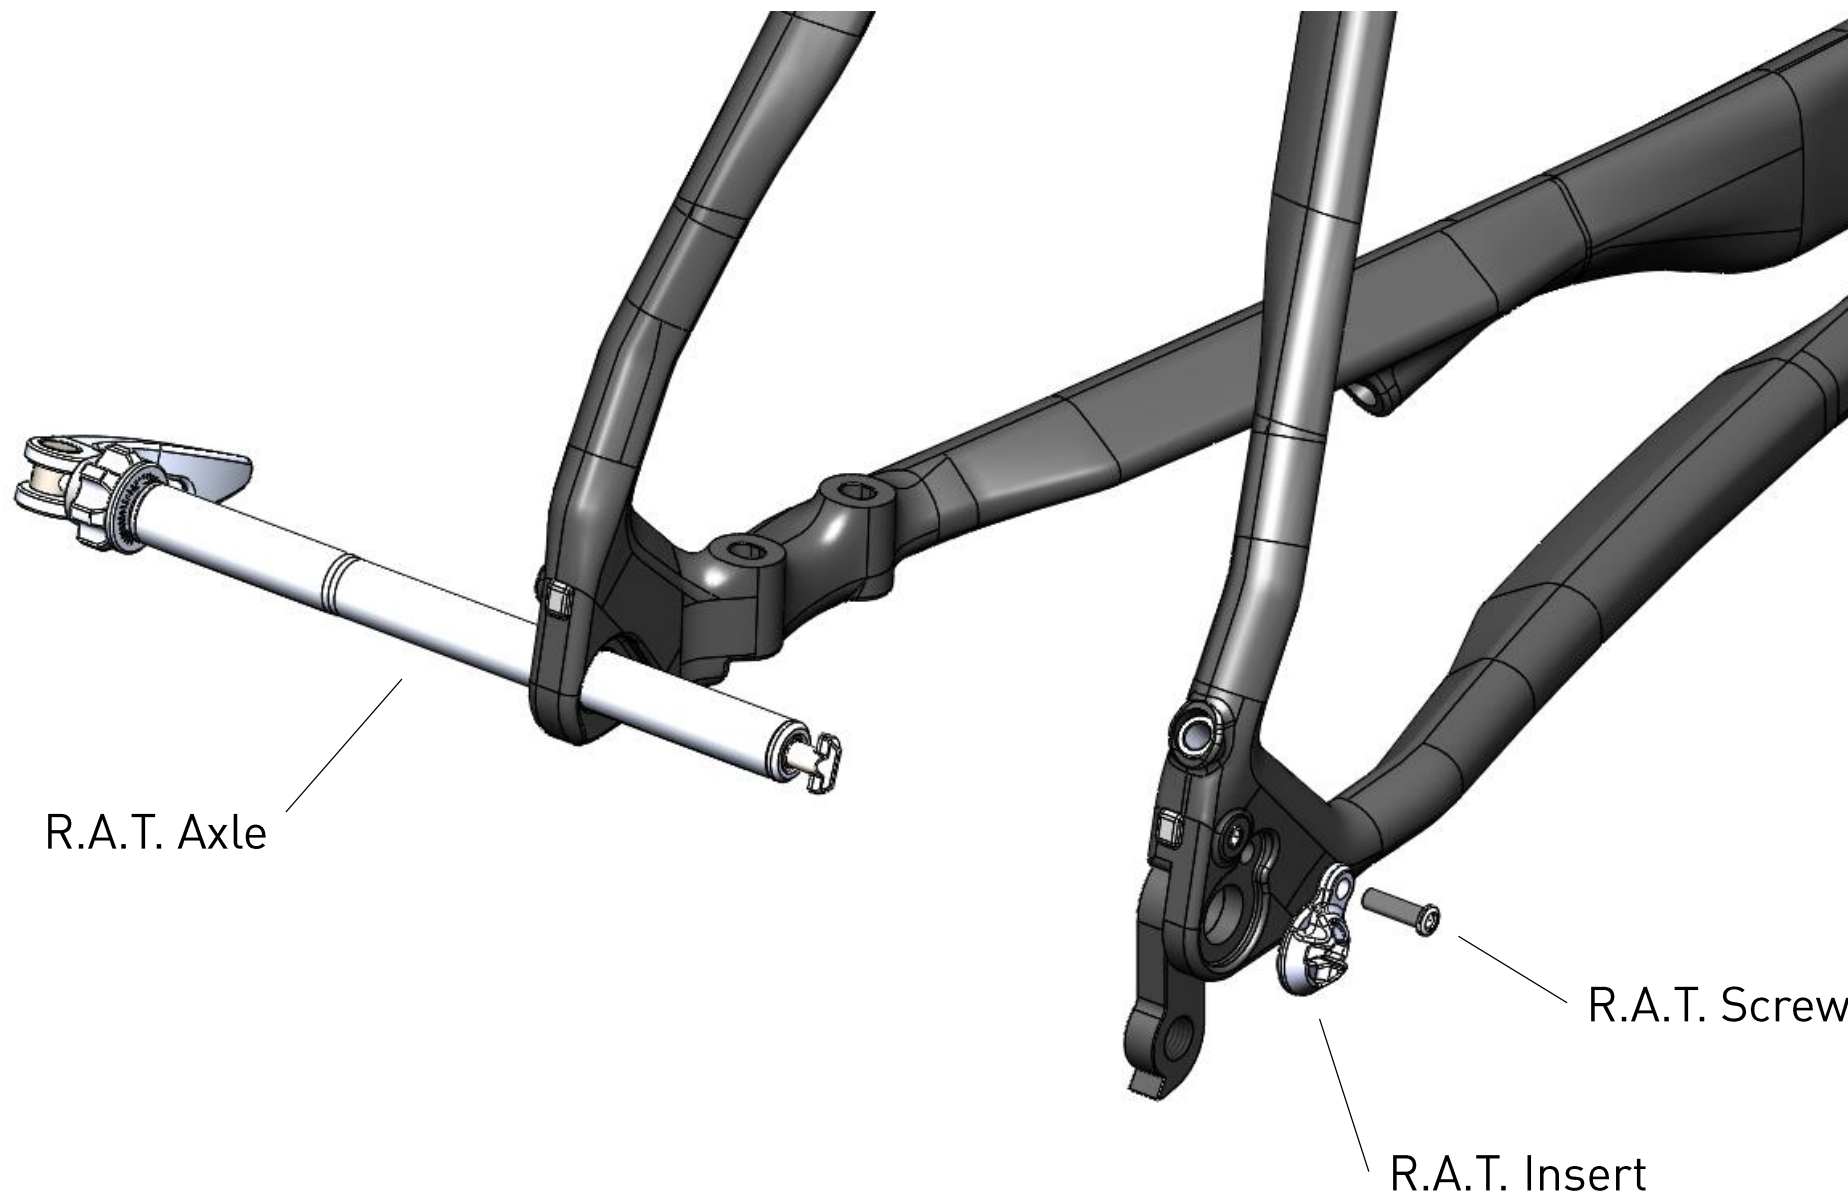

# R.A.T. Conversion

2018-10-11

ENGINEERED IN GERMANY  
SINCE 1993

SMART  
PERFORMANCE  
BIKES

#RIDEBEYOND

R.A.T. Axle

R.A.T. Screw

R.A.T. Insert

Thruaxle Insert

M12 x 1,75

KD325919160

Model	Recommended Axle Length
Paralane Carbon	166mm
Paralane Alloy	166mm
Izalco Max Disc	166mm
Izalco Race Disc	166mm
Mares Carbon	166mm
Mares Alloy	166mm
Raven	166mm
Raven <sup>2</sup>	175mm
ONE	175mm
Paralane <sup>2</sup>	175mm

Thruaxle Insert

M12 x 1,75

KD325919160

Model	Recommended Axle Length
Paralane Carbon	138mm
Paralane Alloy	138mm
Izalco Max Disc	138mm
Izalco Race Disc	138mm
Mares Carbon	138mm
Mares Alloy	138mm
Paralane <sup>2</sup>	148mm