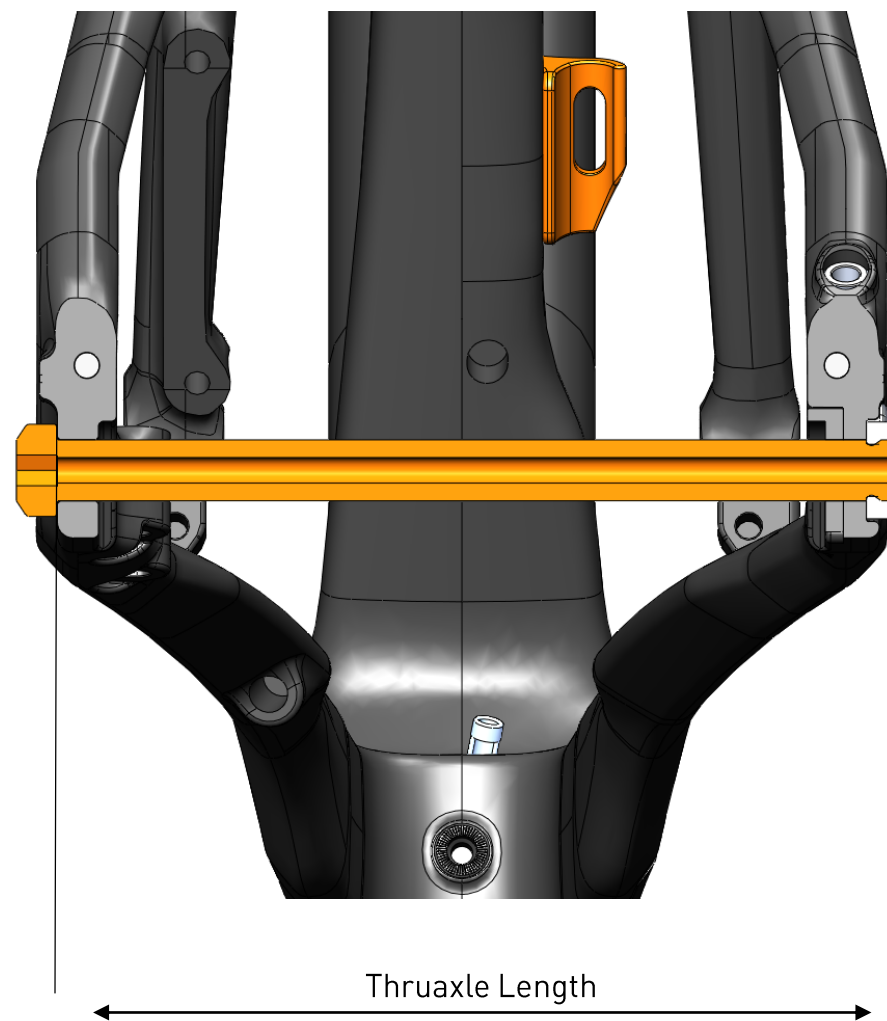

# R.A.T. Conversion

2018-10-11

ENGINEERED IN GERMANY  
SINCE 1993

SMART  
PERFORMANCE  
BIKES

#RIDEBEYOND

R.A.T. Axle

R.A.T. Screw

R.A.T. Insert

Thruaxle Insert

M12 x 1,75

KD325919160

Model	Recommended Axle Length
Paralane Carbon	166mm
Paralane Alloy	166mm
Izalco Max Disc	166mm
Izalco Race Disc	166mm
Mares Carbon	166mm
Mares Alloy	166mm
Raven	166mm
Raven <sup>2</sup>	175mm
ONE	175mm
Paralane <sup>2</sup>	175mm

Thruaxle Insert

M12 x 1,75

KD325919160

Model	Recommended Axle Length
Paralane Carbon	138mm
Paralane Alloy	138mm
Izalco Max Disc	138mm
Izalco Race Disc	138mm
Mares Carbon	138mm
Mares Alloy	138mm
Paralane <sup>2</sup>	148mm