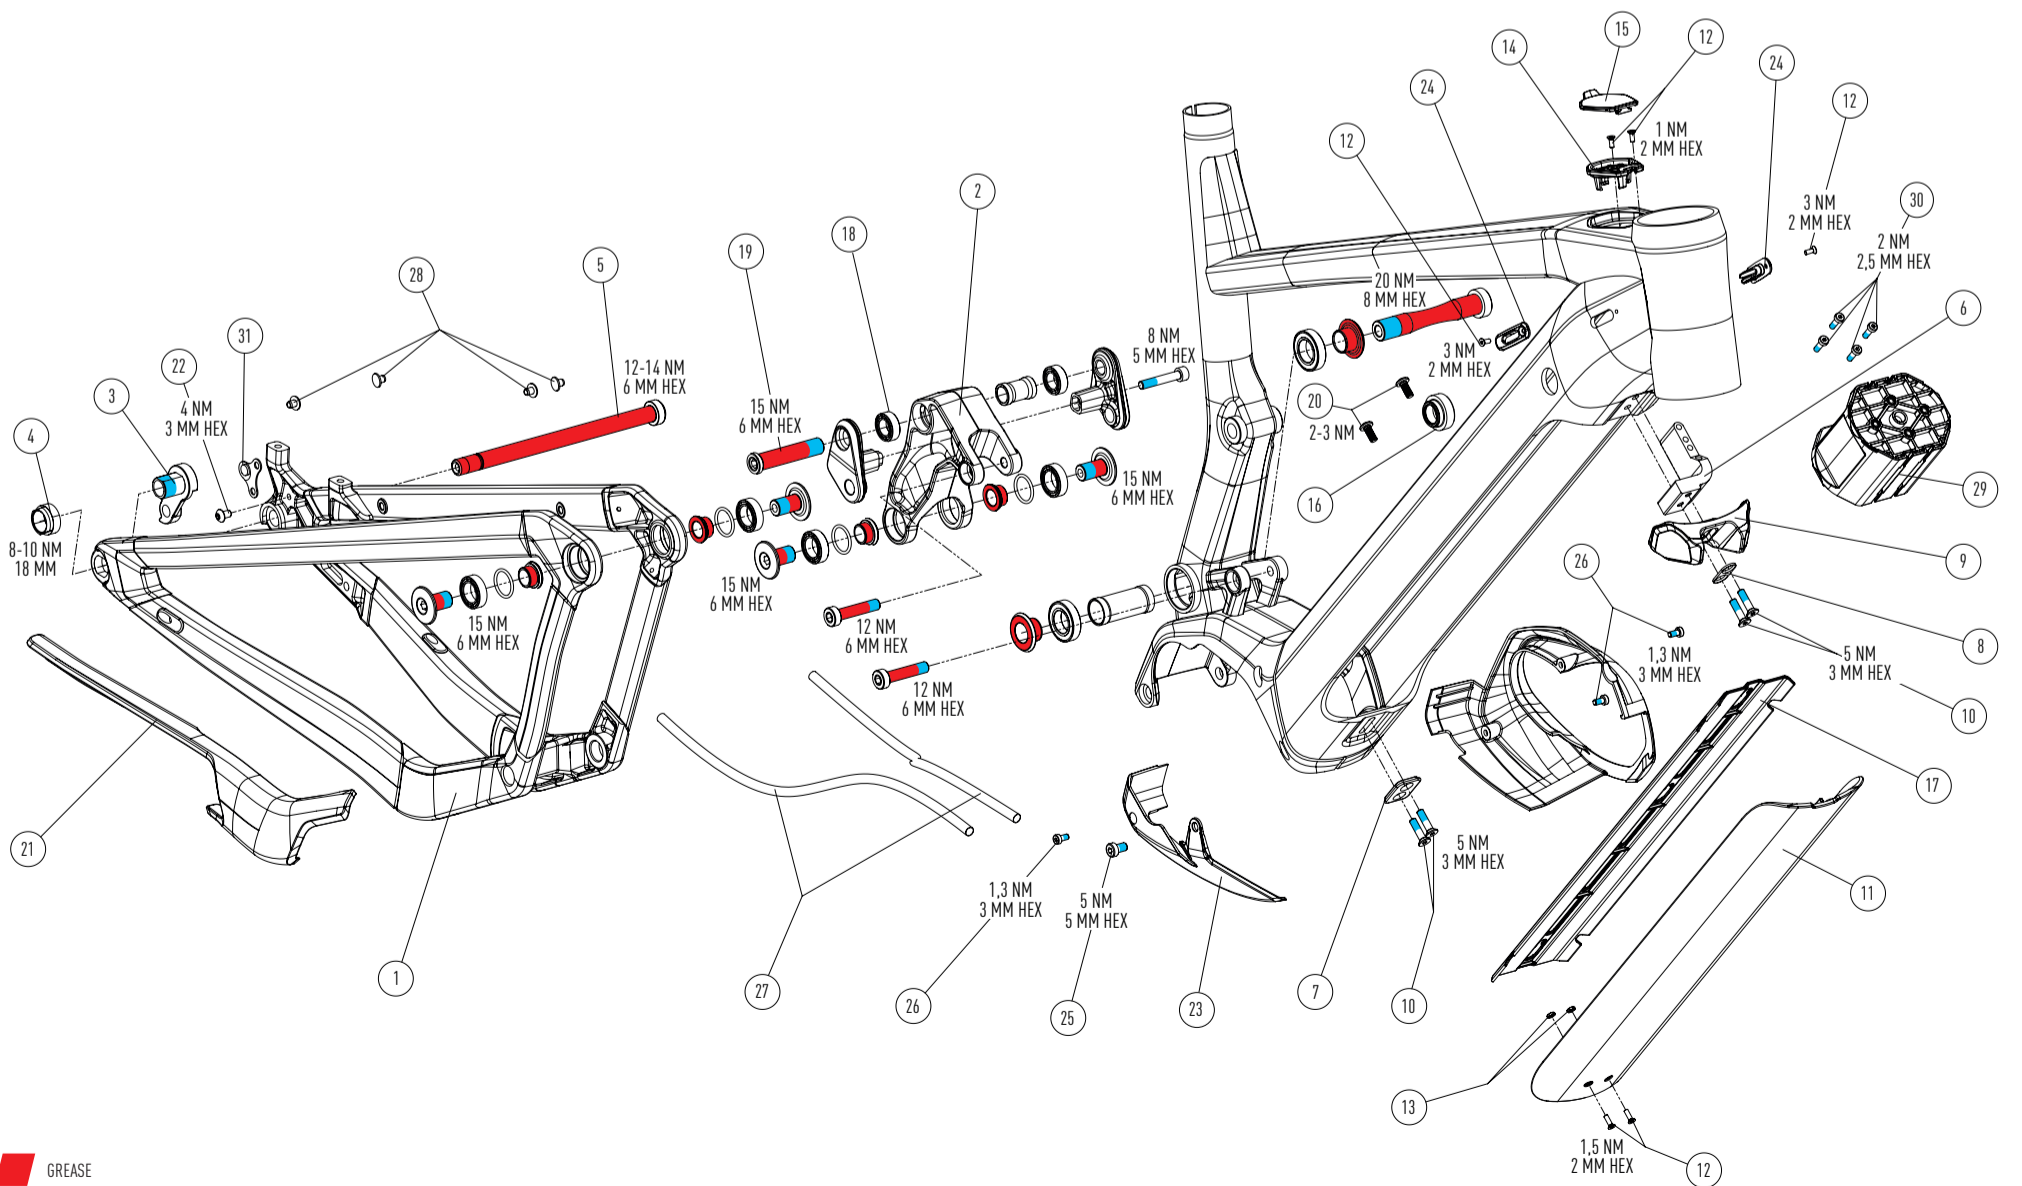

POS	PART #	PART NAME	QTY
01	KD220420005	REAR TRIANGLE	1
02	KD325929995	LINKAGE SET: MAINLINK & GUIDELINK	1
03	KD325920004	HANGER	1
04	KD325920005	HANGER NUT	1
05	KD160218036	AXLE 148 X 12	1
06	KD325920006	L - BRACKET	1
07	KD325920007	TWIN WASHER - LOWER POS.	1
08	KD199318004	TWIN WASHER - UPPER POS.	1
09	KD325920021	FORK BUMPER	1
10	NORM PART	SCREW DIN 7991 M5 X 20	4
11	KD325920024	BATTERY COVER 600	1
12	NORM PART	SCREW DIN 7991 M3 X 10	6
13	NORM PART	NUT DIN 439 M3	2
14	KD325920025	CHARGE PORT BRACKET	1
15	KD325920026	CHARGE PORT COVER	1
16	KD325920027	LOCK COVER	1

MATERIAL	ALUMINUM 7005 - ALUMINUM 7005
WHEELSIZE	29" MAX. 2.6" / 66MM TIRE - 27.5" + MAX. 2.8" / 71MM TIRE
TRAVEL	FRONT 130MM - REAR 130MM
SHOCK	LENGTH 190MM - STROKE 45MM - HARDWARE 25 X 8MM
HEADSET	UPPER ZS Ø44MM - LOWER ZS Ø56MM
FORK	29" - LENGTH 540MM - RAKE 51MM
SEATPOST / SEATCLAMP	Ø31,6MM - Ø34,9MM - MINIMUM INSERT 100MM
FRONT AXLE	110MM / Ø15MM
REAR BRAKEMOUNT	POSTMOUNT Ø180MM - MAX. ROTOR Ø200MM
REAR AXLE	148MM / Ø12MM
RD HANGER	FOCUS
ENGINE	BOSCH PERFORMANCE CX
BATTERY	BOSCH 625WH / 500WH
MAX SYSTEM WEIGHT	120KG

MATERIAL	ALUMINUM 7005 - ALUMINUM 7005
WHEELSIZE	29" MAX. 2.2" / 56MM TIRE
TRAVEL	FRONT 130MM - REAR 130MM
SHOCK	LENGTH 190MM - STROKE 45MM - HARDWARE 25 X 8MM
HEADSET	UPPER ZS Ø44MM - LOWER ZS Ø56MM
FORK	29" - LENGTH 540MM - RAKE 51MM
SEATPOST / SEATCLAMP	Ø31,6MM - Ø34,9MM - MINIMUM INSERT 100MM
FRONT AXLE	110MM / Ø15MM
REAR BRAKEMOUNT	POSTMOUNT Ø180MM - MAX. ROTOR Ø200MM
REAR AXLE	148MM / Ø12MM
RD HANGER	FOCUS
ENGINE	BOSCH PERFORMANCE CX
BATTERY	BOSCH 625WH / 500WH
MAX SYSTEM WEIGHT	120 KG