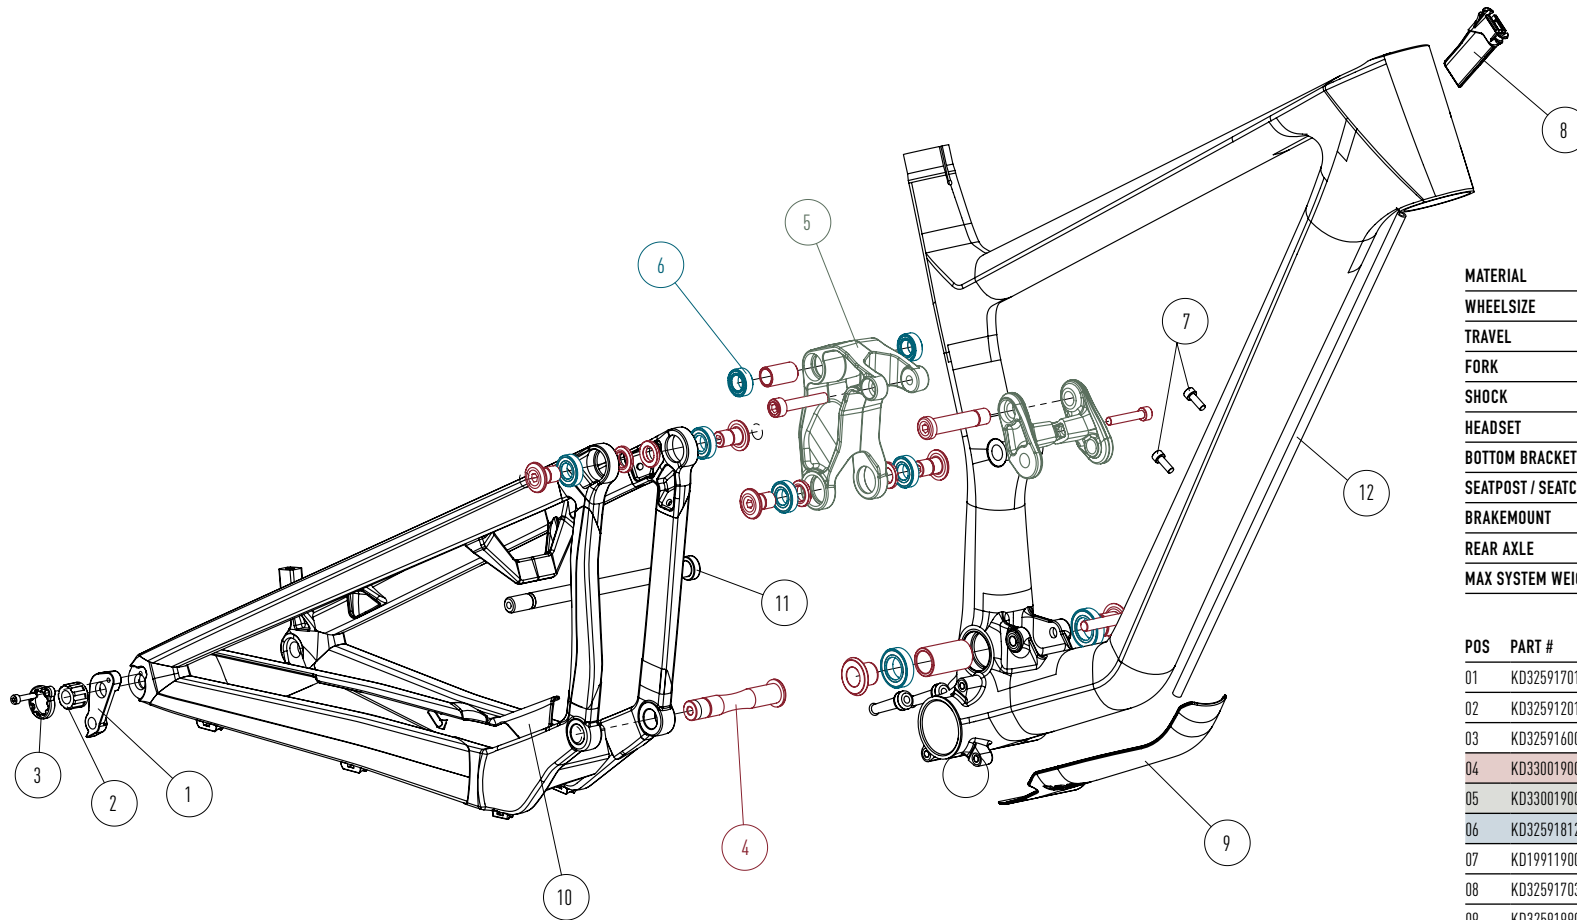

<b>MATERIAL</b>	CARBON
<b>WHEELSIZE</b>	27.5" MAX. 2.5" / 63MM
<b>TRAVEL</b>	FRONT 170MM / REAR 170MM
<b>FORK</b>	27.5" LENGTH 562MM / RAKE 42MM
<b>SHOCK</b>	LENGTH 230MM / STROKE 65MM, HARDWARE 30 X 8MM
<b>HEADSET</b>	UPPER IS 42, LOWER IS 52
<b>BOTTOM BRACKET</b>	PF92
<b>SEATPOST / SEATCLAMP</b>	Ø 31,6MM / Ø 34,9MM, MINIMUM INSERT: 100MM
<b>BRAKEMOUNT</b>	POSTMOUNT 180MM, MAX ROTOR 203MM
<b>REAR AXLE</b>	WIDTH 148MM / Ø 12MM
<b>MAX SYSTEM WEIGHT</b>	110KG

POS	PART #	PART NAME	QTY
01	KD325917010	RD HANGER D9C-HG-1	1
02	KD325912012	THRU AXLE NUT	1
03	KD325916001	NUTKEEPER + SCREW	1
04	KD330019007	PIVOT SET	1
05	KD330019006	LINKAGE SET	1
06	KD325918121	BEARING SET	1
07	KD199119009	BOTTLE CAGE SCREW	2
08	KD325917031	HT PLUG 4-CABLE	1
09	KD325919901	DT PROTECTOR	1
10	KD325919902	CS PROTECTOR	1
11	KD160218036	THRU-AXLE 148 X 12 AXLE	1
12	KD110916004	NOISE CANCELLING TUBE	1

<b>MATERIAL</b>	FRONT CARBON / REAR ALUMINUM
<b>WHEELSIZE</b>	27.5" MAX. 2.5" / 63MM
<b>TRAVEL</b>	FRONT 170MM / REAR 170MM
<b>FORK</b>	27.5" LENGTH 562MM / RAKE 42MM
<b>SHOCK</b>	LENGTH 230MM / STROKE 65MM, HARDWARE 30 X 8MM
<b>HEADSET</b>	UPPER IS42, LOWER IS52
<b>BOTTOM BRACKET</b>	PF92
<b>SEATPOST / SEATCLAMP</b>	Ø 31,6MM / Ø 34,9MM, MINIMUM INSERT: 100MM
<b>BRAKEMOUNT</b>	POSTMOUNT 180MM, MAX ROTOR 203MM
<b>REAR AXLE</b>	WIDTH 148MM / Ø 12MM
<b>MAX SYSTEM WEIGHT</b>	110KG

POS	PART #	PART NAME	QTY
01	KD325917010	RD HANGER D9C-HG-1	1
02	KD325912012	THRU AXLE NUT	1
03	KD325916001	NUTKEEPER + SCREW	1
04	KD330019005	PIVOT SET	1
05	KD330019006	LINKAGE SET	1
06	KD325918121	BEARING SET	1
07	KD199119009	BOTTLE CAGE SCREW	2
08	KD325917031	HT PLUG 4-CABLE	1
09	KD325919901	DT PROTECTOR	1
10	KD325919910	CS PROTECTOR	1
11	KD160218036	THRU-AXLE 148 X 12 AXLE	1
12	KD110916004	NOISE CANCELLING TUBE	1