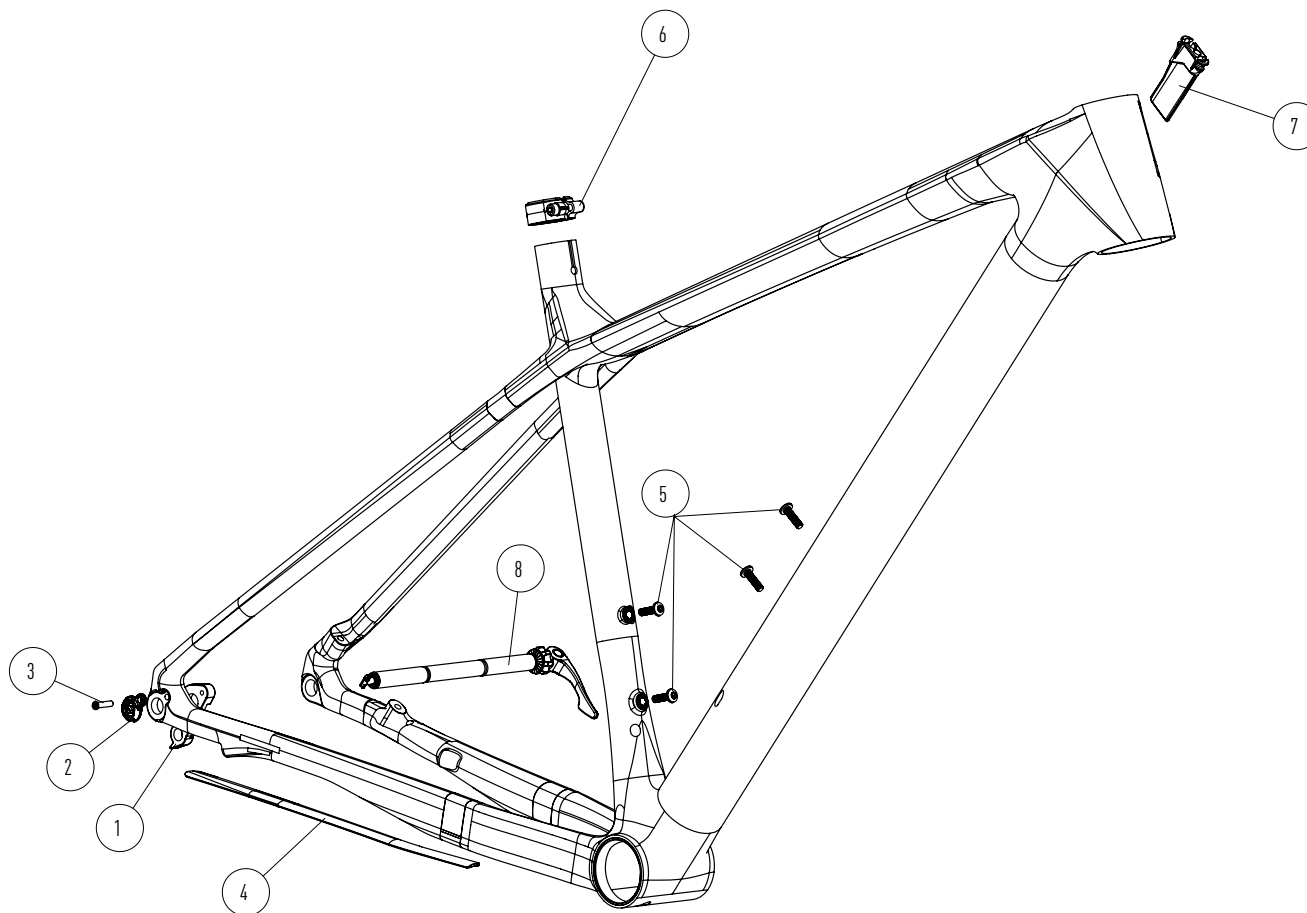

RAVEN

PP2012 | C

EXPLODED DRAWING

MATERIAL	CARBON
WHEELSIZE	29" MAX. 2.25" / 55MM
TRAVEL	FRONT 100MM
FORK	29" LENGTH 506MM / RAKE 51MM
HEADSET	UPPER IS 42, LOWER IS 52
BOTTOM BRACKET	PF30
SEATPOST / SEATCLAMP	Ø 27,2MM / Ø 30,4MM, MINIMUM INSERT: 100MM
BRAKEMOUNT	POSTMOUNT 160MM, MAX ROTOR 180MM
REAR AXLE	WIDTH 148MM / Ø 12MM
MAX SYSTEM WEIGHT	110KG

POS	PART #	PART NAME	QTY
01	KD325914012	RD HANGER	1
02	KD325917002	R.A.T. EVO INSERT	1
03	KD325917006	R.A.T. SCREW 14MM	1
04	KD325918001	CHAINSTAY PROTECTOR	1
05	KD199919009	BOTTLE CAGE SCREW	4
06	KD125418007	SEATPOST CLAMP	1
07	KD325917031	HT CABLE PLUG	1
08	KD160218030	R.A.T. AXLE 148 X 12	1