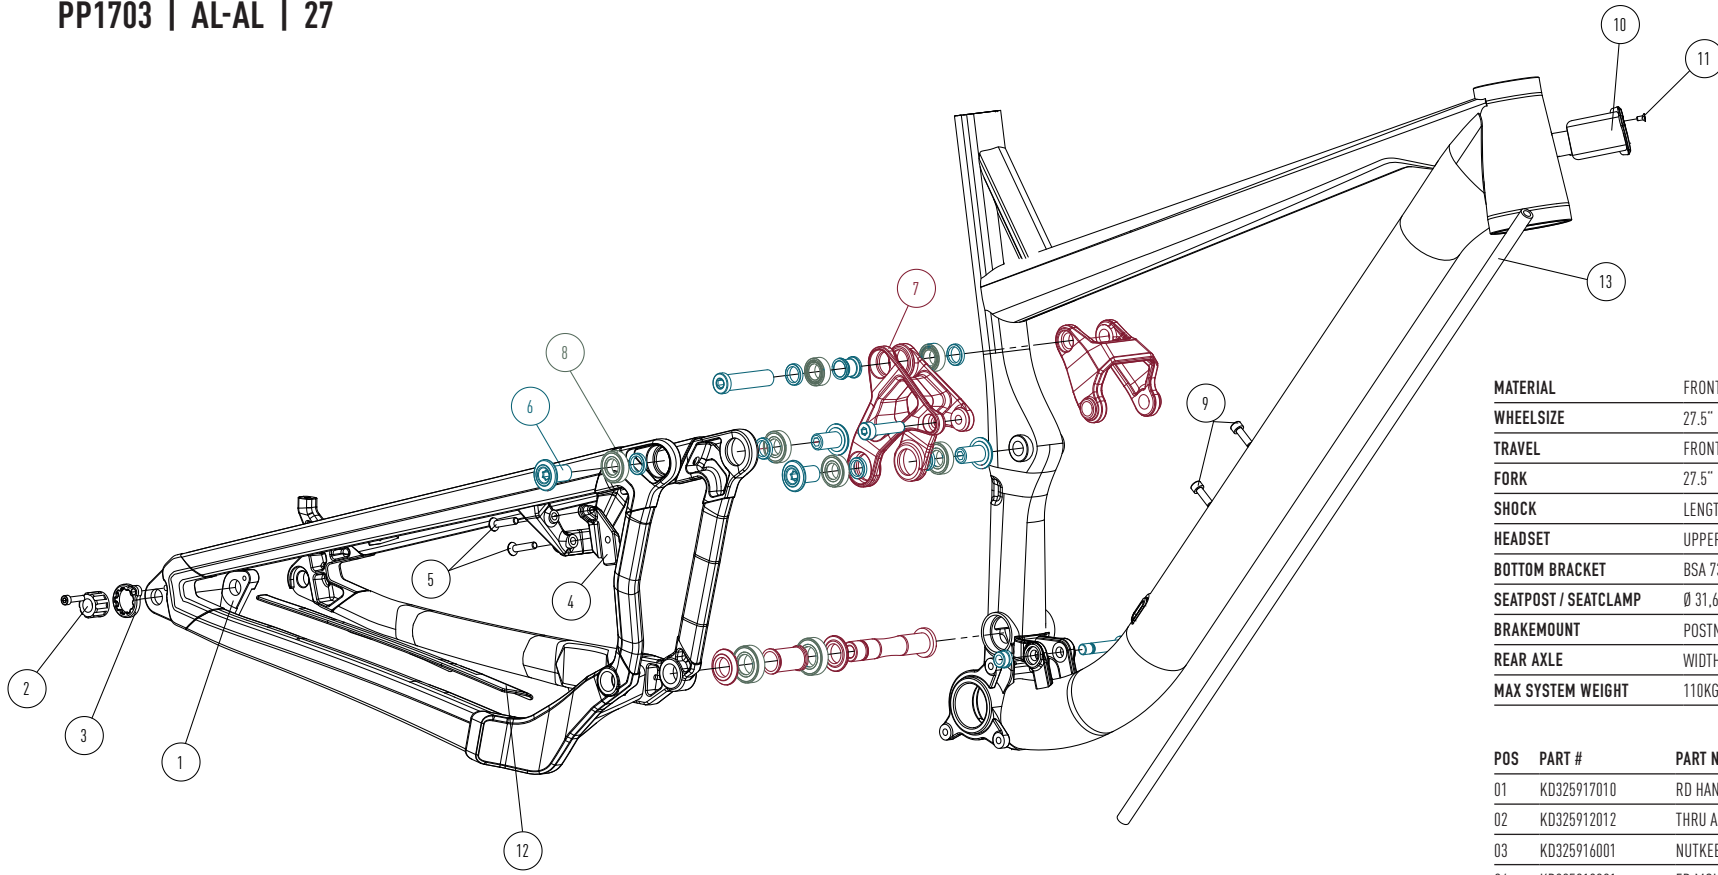

MATERIAL	FRONT ALUMINUM / REAR ALUMINUM
WHEELSIZE	27.5" MAX. 2,4" / 60MM
TRAVEL	FRONT 150MM / REAR 150MM
FORK	27.5" LENGTH 552MM / RAKE 42MM
SHOCK	LENGTH 200MM / STROKE 57MM, HARDWARE 22,2 X 8MM
HEADSET	UPPER ZS 42, LOWER ZS 56
BOTTOM BRACKET	BSA 73
SEATPOST / SEATCLAMP	Ø 31,6MM / Ø 34,9MM, MINIMUM INSERT: 100MM
BRAKEMOUNT	POSTMOUNT 180MM, MAX ROTOR 203MM
REAR AXLE	WIDTH 148MM / Ø 12MM
MAX SYSTEM WEIGHT	110KG

POS	PART #	PART NAME	QTY
01	KD325917010	RD HANGER D9C-HG-1	1
02	KD325912012	THRU AXLE NUT	1
03	KD325916001	NUTKEEPER + SCREW	1
04	KD325918021	FD MOUNT	1
05	NORM PART	M5 X 24 COUNTERSUNK SCREW	2
06	KD330019014	PIVOT SET	1
07	KD330020979	LINKAGE SET	1
08	KD325918111	BEARING KIT	1
09	KD199119009	BOTTLE CAGE SCREW	1
10	KD325914014	HEATUBE PLUG	1
11	NORM PART	M3 X 6 COUNTERSUNK SCREW	1
12	KD325917013	CHAINSTAY PROTECTOR	1
13	KD110916004	NOISE CANCELLING TUBE	1