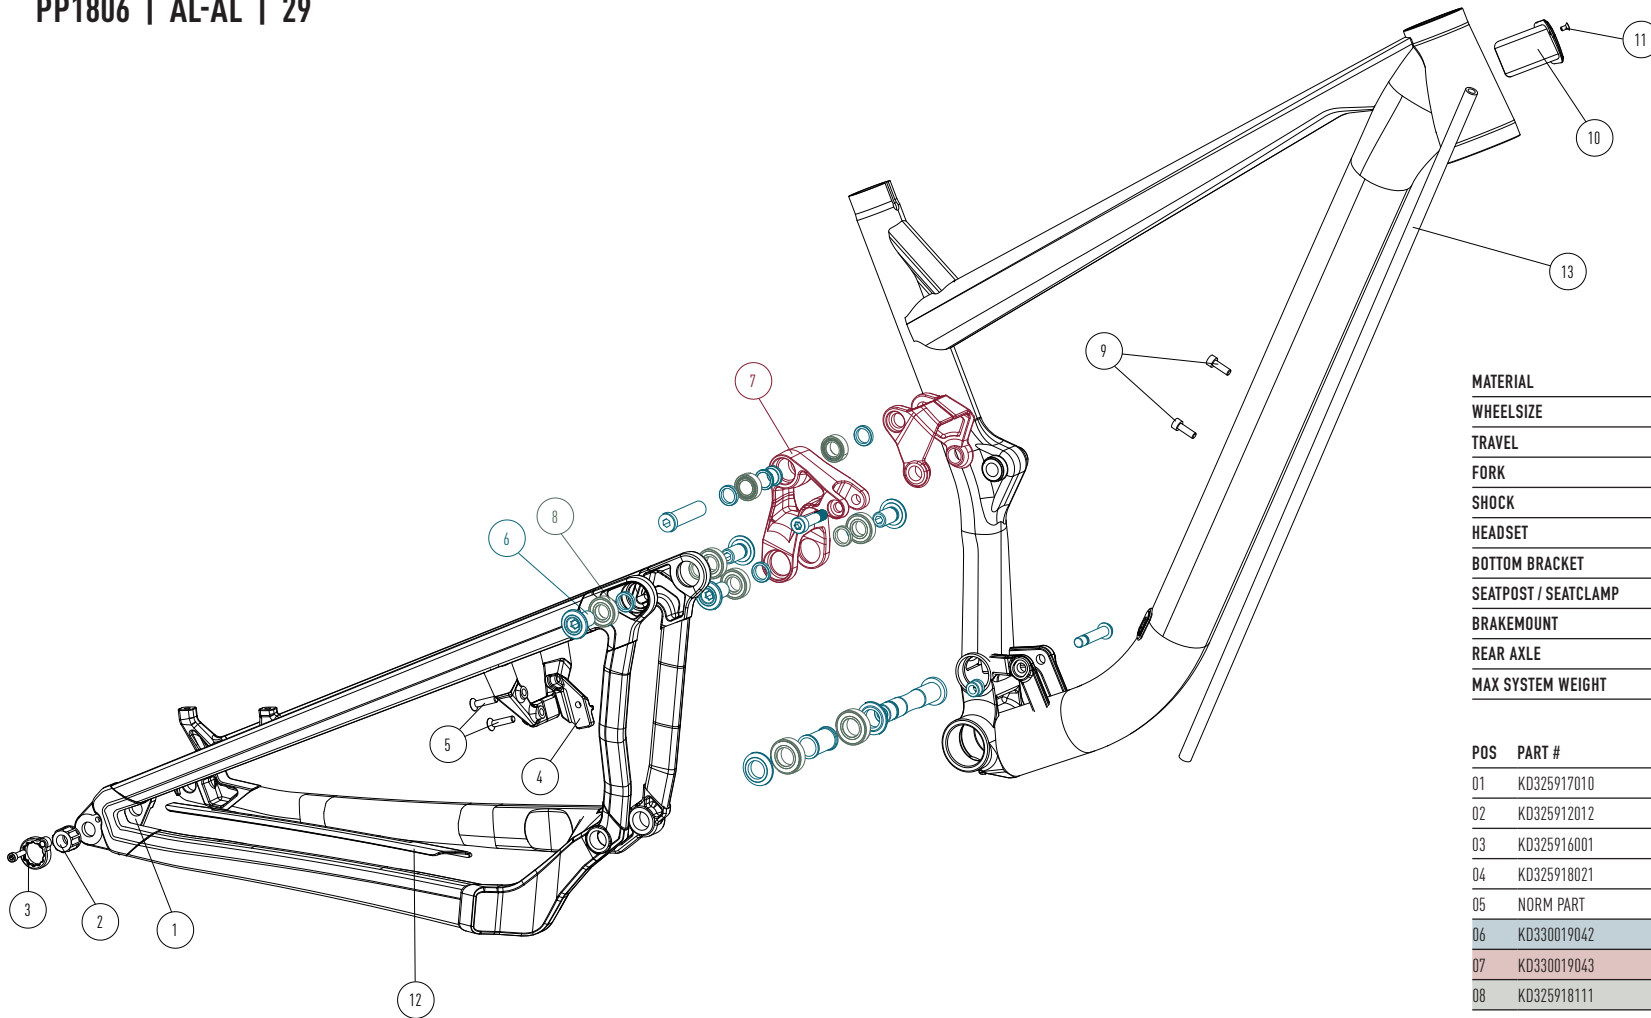

# JAM

PP1805 | C-AL

EXPLODED DRAWING

<b>MATERIAL</b>	FRONT CARBON / REAR ALUMINUM
<b>WHEELSIZE</b>	29" MAX. 2,3" / 56MM
<b>TRAVEL</b>	FRONT 140MM / REAR 140MM
<b>FORK</b>	29" LENGTH 552MM / RAKE 42MM
<b>SHOCK</b>	LENGTH 210MM / STROKE 55MM, HARDWARE 25 X 8MM
<b>HEADSET</b>	UPPER IS 42, LOWER IS 52
<b>BOTTOM BRACKET</b>	PF30
<b>SEATPOST / SEATCLAMP</b>	Ø 31,6MM / Ø 34,9MM, MINIMUM INSERT: 100MM
<b>BRAKEMOUNT</b>	POSTMOUNT 180MM, MAX ROTOR: 203MM
<b>REAR AXLE</b>	WIDTH 148MM / Ø 12MM
<b>MAX SYSTEM WEIGHT</b>	110KG

<b>MATERIAL</b>	FRONT ALUMINUM / REAR ALUMINUM
<b>WHEELSIZE</b>	29" MAX. 2.3" / 56MM
<b>TRAVEL</b>	FRONT 140MM / REAR 140MM
<b>FORK</b>	29" LENGTH 552MM / RAKE 42MM
<b>SHOCK</b>	LENGTH 210MM / STROKE 55MM, HARDWARE 25 X 8MM
<b>HEADSET</b>	UPPER IS 42, LOWER IS 52
<b>BOTTOM BRACKET</b>	PF30
<b>SEATPOST / SEATCLAMP</b>	Ø 31,6MM / Ø 34,9MM, MINIMUM INSERT: 100MM
<b>BRAKEMOUNT</b>	POSTMOUNT 180MM, MAX ROTOR: 203MM
<b>REAR AXLE</b>	WIDTH 148MM / Ø 12MM
<b>MAX SYSTEM WEIGHT</b>	110KG

<b>MATERIAL</b>	FRONT ALUMINUM / REAR ALUMINUM
<b>WHEELSIZE</b>	27.5" MAX. 2,4" / 60MM
<b>TRAVEL</b>	FRONT 150MM / REAR 150MM
<b>FORK</b>	27.5" LENGTH 552MM / RAKE 42MM
<b>SHOCK</b>	LENGTH 200MM / STROKE 57MM, HARDWARE 22,2 X 8MM
<b>HEADSET</b>	UPPER ZS 42, LOWER ZS 56
<b>BOTTOM BRACKET</b>	BSA 73
<b>SEATPOST / SEATCLAMP</b>	Ø 31,6MM / Ø 34,9MM, MINIMUM INSERT: 100MM
<b>BRAKEMOUNT</b>	POSTMOUNT 180MM, MAX ROTOR 203MM
<b>REAR AXLE</b>	WIDTH 148MM / Ø 12MM
<b>MAX SYSTEM WEIGHT</b>	110KG