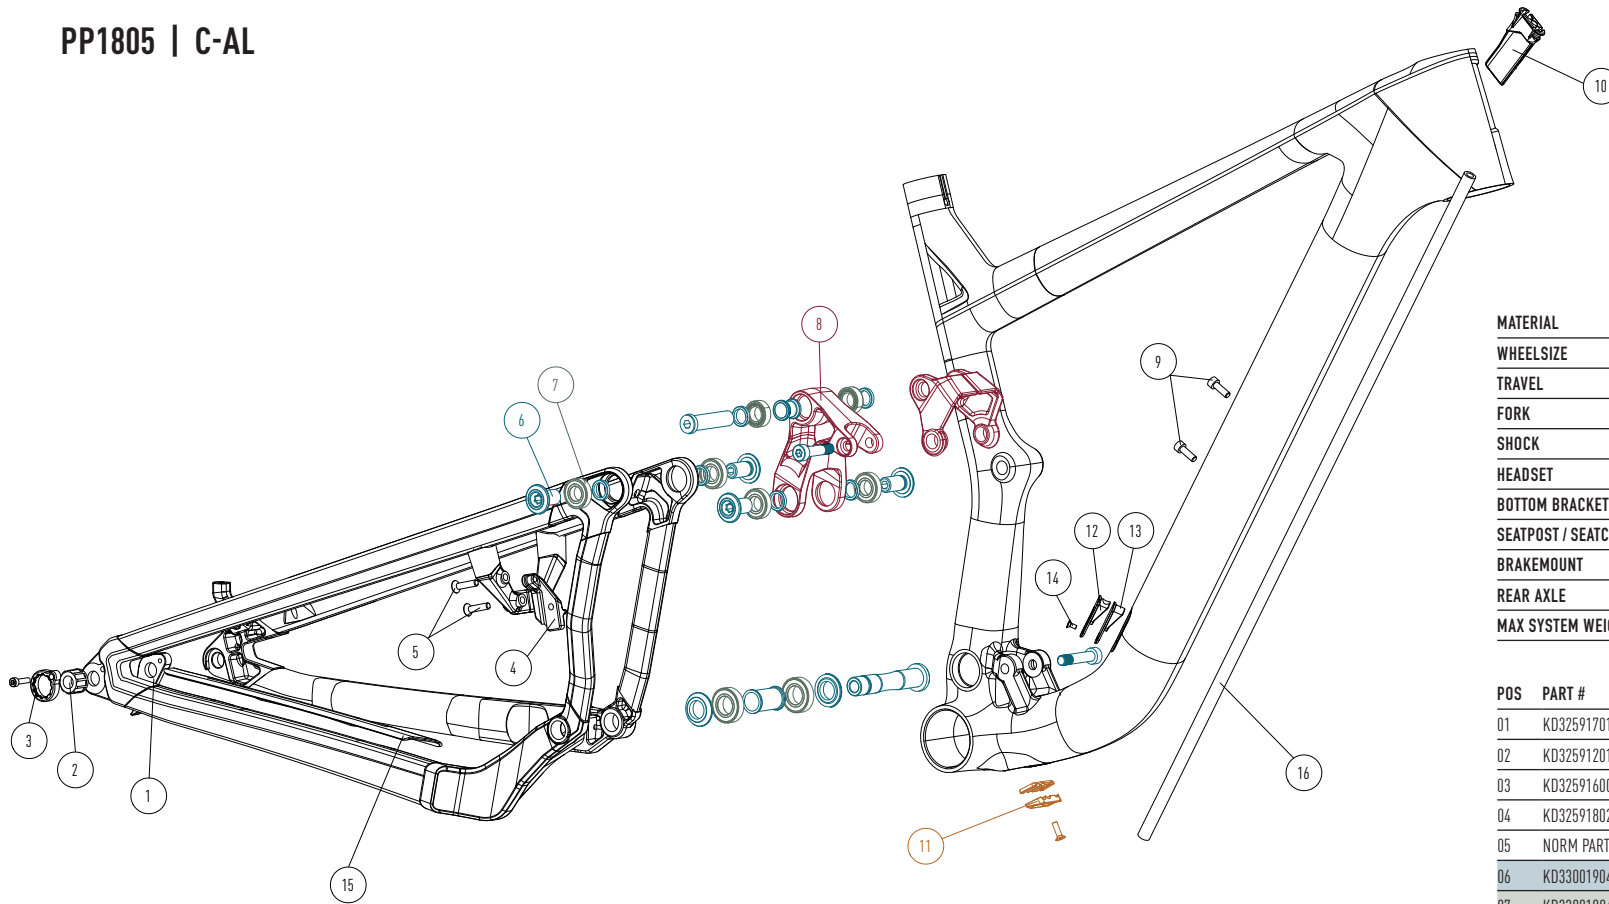

# JAM

PP1805 | C-AL

EXPLODED DRAWING

<b>MATERIAL</b>	FRONT CARBON / REAR ALUMINUM
<b>WHEELSIZE</b>	29" MAX. 2,3" / 56MM
<b>TRAVEL</b>	FRONT 140MM / REAR 140MM
<b>FORK</b>	29" LENGTH 552MM / RAKE 42MM
<b>SHOCK</b>	LENGTH 210MM / STROKE 55MM, HARDWARE 25 X 8MM
<b>HEADSET</b>	UPPER IS 42, LOWER IS 52
<b>BOTTOM BRACKET</b>	PF30
<b>SEATPOST / SEATCLAMP</b>	Ø 31,6MM / Ø 34,9MM, MINIMUM INSERT: 100MM
<b>BRAKEMOUNT</b>	POSTMOUNT 180MM, MAX ROTOR: 203MM
<b>REAR AXLE</b>	WIDTH 148MM / Ø 12MM
<b>MAX SYSTEM WEIGHT</b>	110KG

<b>MATERIAL</b>	FRONT ALUMINUM / REAR ALUMINUM
<b>WHEELSIZE</b>	29" MAX. 2.3" / 56MM
<b>TRAVEL</b>	FRONT 140MM / REAR 140MM
<b>FORK</b>	29" LENGTH 552MM / RAKE 42MM
<b>SHOCK</b>	LENGTH 210MM / STROKE 55MM, HARDWARE 25 X 8MM
<b>HEADSET</b>	UPPER IS 42, LOWER IS 52
<b>BOTTOM BRACKET</b>	PF30
<b>SEATPOST / SEATCLAMP</b>	Ø 31,6MM / Ø 34,9MM, MINIMUM INSERT: 100MM
<b>BRAKEMOUNT</b>	POSTMOUNT 180MM, MAX ROTOR: 203MM
<b>REAR AXLE</b>	WIDTH 148MM / Ø 12MM
<b>MAX SYSTEM WEIGHT</b>	110KG

<b>MATERIAL</b>	FRONT ALUMINUM / REAR ALUMINUM
<b>WHEELSIZE</b>	27.5" MAX. 2,4" / 60MM
<b>TRAVEL</b>	FRONT 150MM / REAR 150MM
<b>FORK</b>	27.5" LENGTH 552MM / RAKE 42MM
<b>SHOCK</b>	LENGTH 200MM / STROKE 57MM, HARDWARE 22,2 X 8MM
<b>HEADSET</b>	UPPER ZS 42, LOWER ZS 56
<b>BOTTOM BRACKET</b>	BSA 73
<b>SEATPOST / SEATCLAMP</b>	Ø 31,6MM / Ø 34,9MM, MINIMUM INSERT: 100MM
<b>BRAKEMOUNT</b>	POSTMOUNT 180MM, MAX ROTOR 203MM
<b>REAR AXLE</b>	WIDTH 148MM / Ø 12MM
<b>MAX SYSTEM WEIGHT</b>	110KG