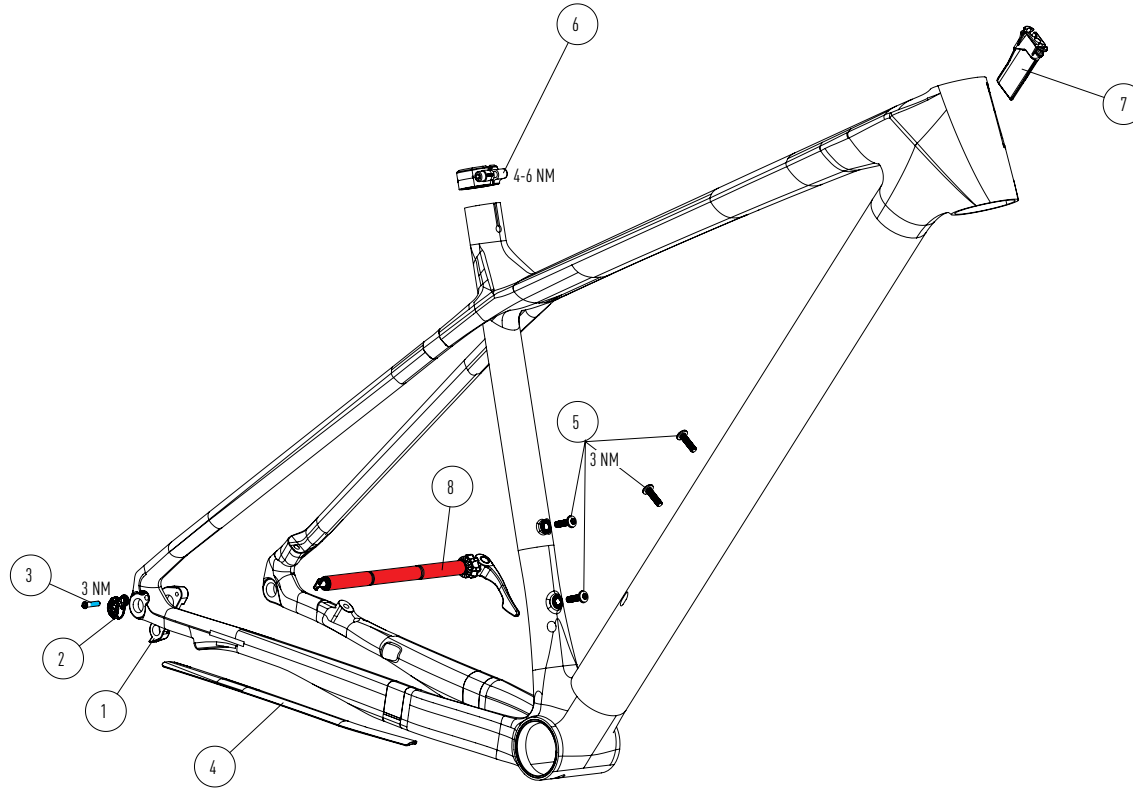

# EXPLODED DRAWING

# RAVEN

PP2012 | C

POS	PART #	PART NAME	QTY
01	KD325914012	RD HANGER	1
02	KD325917002	R.A.T. EVO INSERT	1
03	KD325917006	R.A.T. SCREW 14MM	1
04	KD325918001	CHAINSTAY PROTECTOR	1
05	KD199119009	BOTTLE CAGE SCREW	4
06	KD125418007	SEATPOST CLAMP	1
07	KD325917031	HT CABLE PLUG	1
08	KD160218030	R.A.T. AXLE 148 X 12	1

MATERIAL	CARBON
WHEELSIZE	29" MAX. 2.2"/56MM TIRE
TRAVEL	FRONT 100MM
HEADSET	UPPER IS Ø42MM - LOWER IS Ø52MM
FORK	29" - LENGTH 500MM - RAKE 51MM
SEATPOST / SEATCLAMP	Ø27,2MM - Ø30,4MM - MINIMUM INSERT 100MM
FRONT AXLE	110MM / Ø15MM
REAR BRAKEMOUNT	POSTMOUNT Ø160MM - MAX. ROTOR Ø180MM
REAR AXLE	148MM / Ø12MM
RD HANGER	FOCUS
BOTTOM BRACKET	PF30 73MM
MAX SYSTEM WEIGHT	110 KG