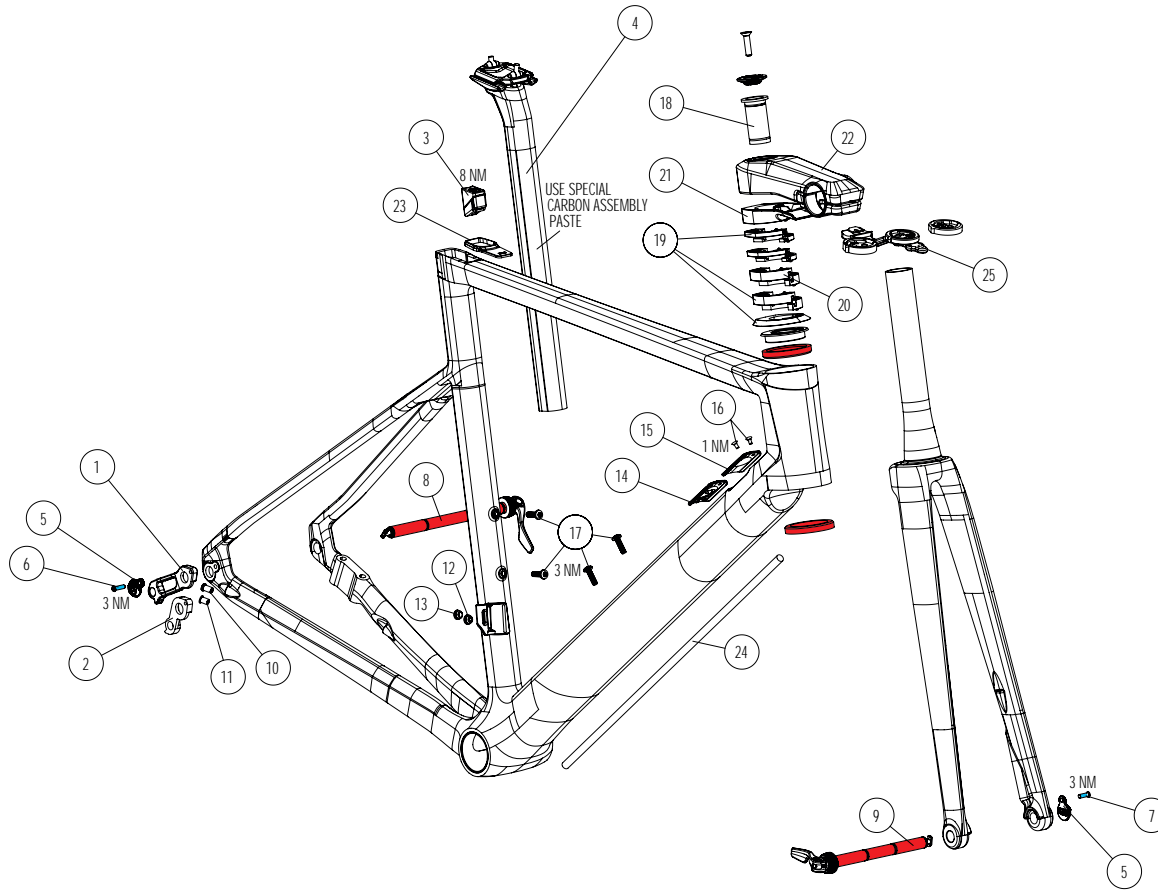

# EXPLODED DRAWING

# IZALCO MAX

PP1916 | C

POS	PART #	PART NAME	QTY
01	KD325919141	SHIMANO DIRECT MOUNT HANGER RR	1
02	KD325915006	ROAD HANGER PBF-43-37	1
03	KD125419024	IZALCO SEATPOST CLAMP	1
04	KD125318084	IZALCO SEATPOST 15MM SETBACK	1
05	KD325917002	R.A.T. EVO INSERT	1
06	KD325917006	R.A.T. DCW M4 X 14 SCREW	1
07	KD325917005	R.A.T. DCW M4 X 10 SCREW	1
08	KD160219010	R.A.T. EVO 2 REAR 142 X 12	1
09	KD161219014	R.A.T. EVO 2 FRONT 100 X 12	1
10	KD325919171	DCW DI2 CABLE PLUG	1
11	KD325919100	JAGWIRE CCN015 PLUG BLIND (ETAP)	1
12	KD325918278	JAGWIRE CCN009-1 DI2 PLUG	1
13	KD325916165	JAGWIRE CCN009 DI2 PLUG BLIND (ETAP)	1
14	KD325919004	IZALCO DT PLUG DI2	1

15	KD325919005	IZALCO DT PLUG BLIND (ETAP)	1
16	-	M3 X 10 COUNTERSUNK SCREW	
17	KD199119009	FOCUS BOTTLE CAGE SCREW M5 X 18	1
18	KD120420010	COMPRESSION DEVICE FOR CARBON FORK STEERER	1
19	KD120420999	ACROS IZALCO MAX HEADSET SET	1
20	KD120420995	IZALCO MAX SPACER SET 2 X 10MM; 2 X 5MM, TOPCAP	1
21	KD120420996 KD120420997	IZALCO STEM COVER SHORT / MEDIUM	1
22	KD120219043-047	IZALCO STEM 80 / 90 / 100 / 110 / 120	1
23	KD325920040	IZALCO SEATCLAMP COVER 9- / 8-SERIES	1
24	KD110916004	NOISE CANCELLING TUBE	1
25	KD120219800	IZALCO STEM COMPUTER MOUNT FOR GARMIN, WAHOO AND POLAR	1

MATERIAL	CARBON
WHEELSIZE	700C MAX. 28MM TIRE
HEADSET	UPPER IS Ø52MM – LOWER IS Ø52MM
FORK	700C – LENGTH 392MM – RAKE 46MM
SEATPOST / SEATCLAMP	ØAERO – ØINTEGRATED – MINIMUM INSERT 100MM
FRONT BRAKEMOUNT	FLATMOUNT Ø140MM – MAX. ROTOR Ø160MM
FRONT AXLE	100MM / Ø12MM
REAR BRAKEMOUNT	FLATMOUNT Ø160MM – MAX. ROTOR Ø160MM
REAR AXLE	142MM / Ø12MM
RD HANGER	FOCUS
BOTTOM BRACKET	PF86,5MM
MAX SYSTEM WEIGHT	110 KG