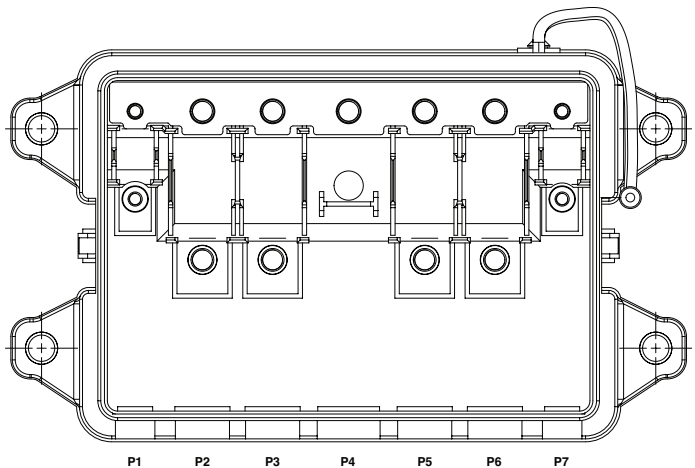

Cable Seals and Fuse Positions (sold separately)

FUSE TYPE	POSITION	CABLE SIZE	PART NUMBER
MIDI®	P1, P7	No Cable	868-951
		10 mm²	868-952
		16 mm²	868-953
MEGA®	P2, P3, P5, P6	No Cable	868-954
		16 mm²	868-955
		25 mm²	868-956
		35 mm²	868-957
Input Cable	P4	50 mm²	868-958