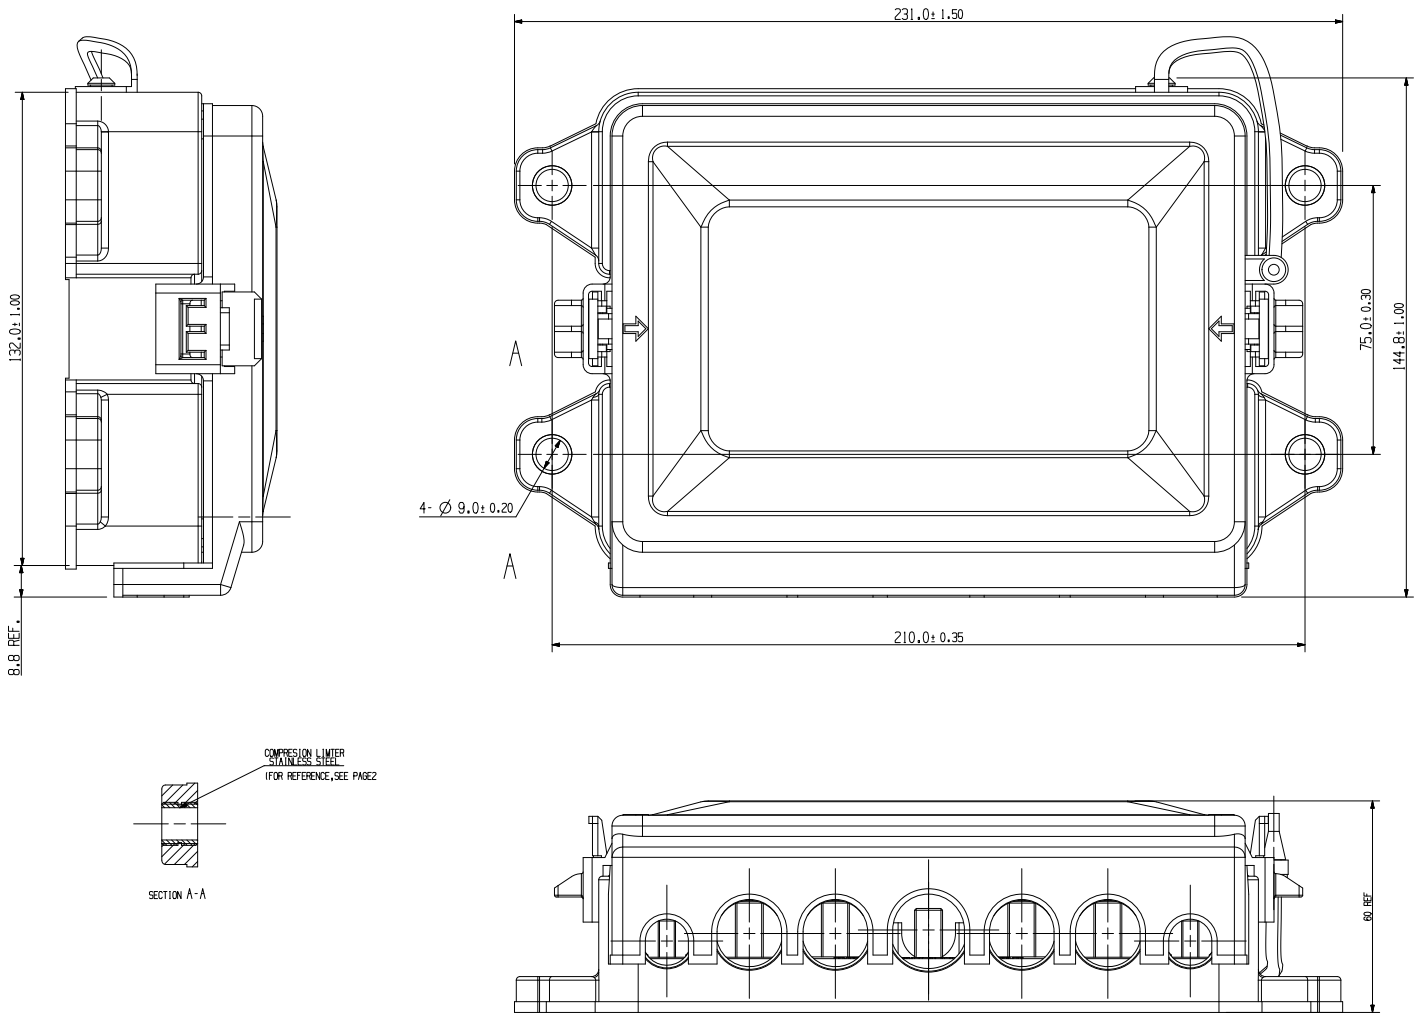

Dimensions in millimeters

Visit Littelfuse.com for the most up-to-date product information. Littelfuse reserves the right to make product changes, without notice. Material in this document is as accurate as known at the time of publication.