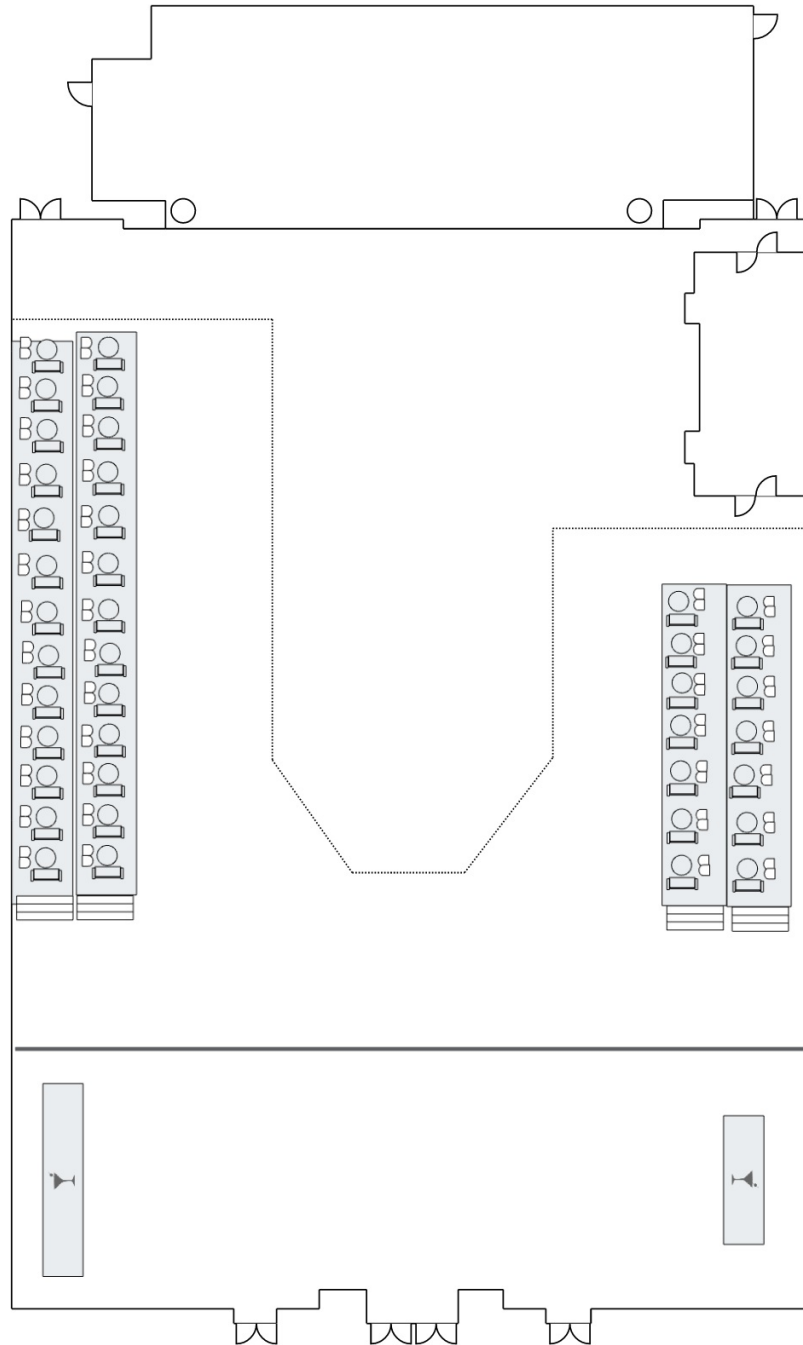

GRAND LOBBY

MURAT THEATER

DECO

DELUXE

CORINTHIAN MEETING ROOM

EGYPTIAN LOBBY

EGYPTIAN ROOM

SECOND FLOOR LOBBY